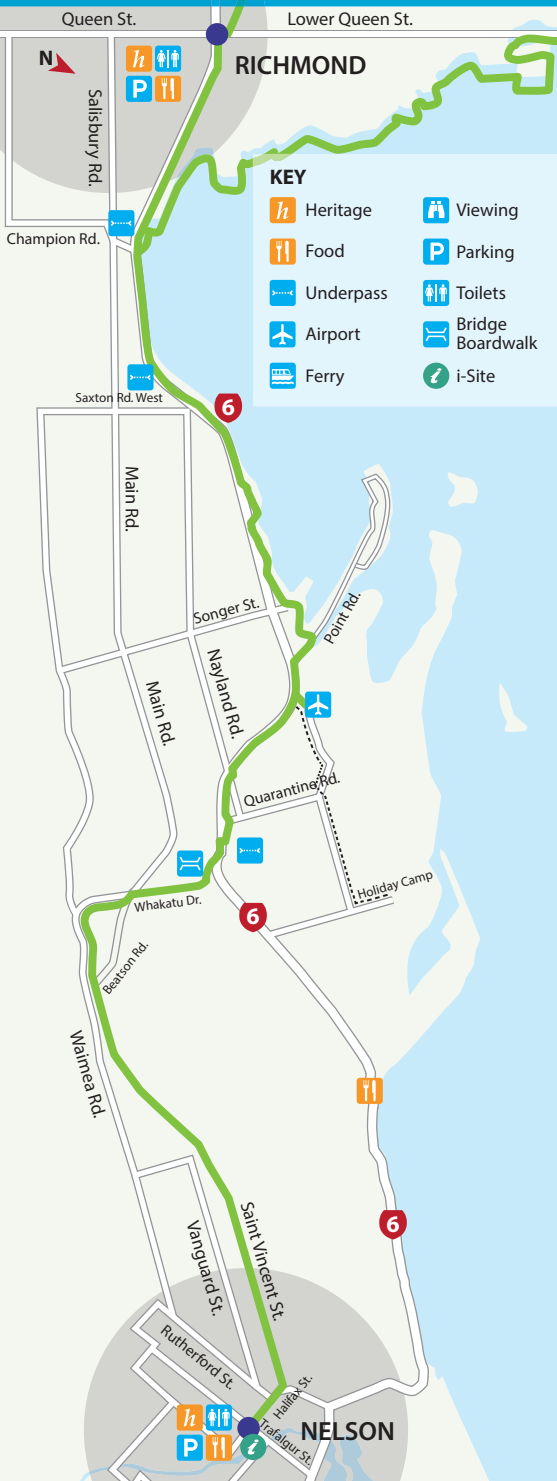

Nelson – Richmond 11km

Grade 1

Richmond – Brightwater 10km

Grade 1

Brightwater – Wakefield 8km

Grade 1

Tasman's Great Taste Trail

Section Maps

Tasman's Great Taste Trail

Sample the rich bounty of Tasman District whilst exploring one of NZ's most beautiful regions

For detailed trail info go to:
www.heartofbiking.org.nz
www.get-moving.org.nz

Richmond – Rabbit Island 15km
Grade 1

Rabbit Island – Mapua/Tasman 18km
Grade 1

Tasman – Motueka 15km
Grade 2+

Motueka – Kaiteriteri 16km
Grade 1-2