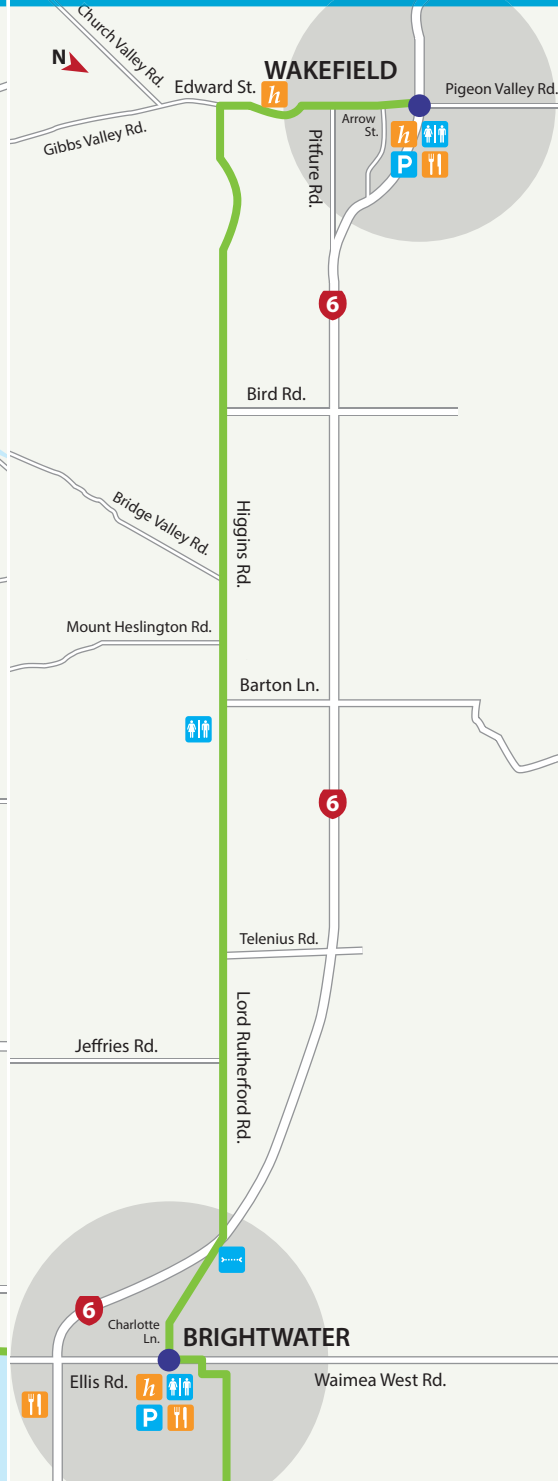

Nelson – Richmond 11km

Grade 1

Richmond – Brightwater 10km

Grade 1

Brightwater – Wakefield 8km

Grade 1

Tasman's Great Taste Trail

Section Maps

Tasman's Great Taste Trail

Sample the rich bounty of Tasman District whilst exploring one of NZ's most beautiful regions

For detailed trail info go to:
www.heartofbiking.org.nz
www.get-moving.org.nz

Richmond – Rabbit Island 15km
Grade 1

Rabbit Island – Mapua/Tasman 18km
Grade 1

Tasman – Motueka 15km
Grade 2+

Motueka – Kaiteriteri 16km
Grade 1-2