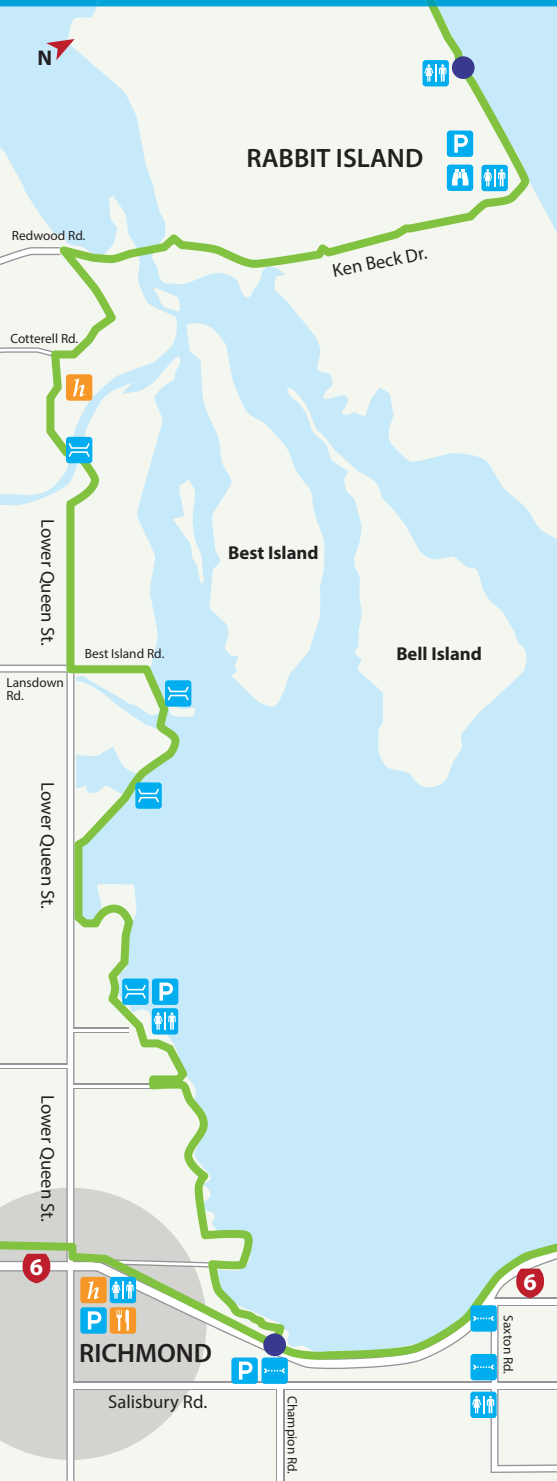

Nelson – Richmond 11km

Grade 1

Richmond – Brightwater 10km

Grade 1

Brightwater – Wakefield 8km

Grade 1

Tasman's Great Taste Trail

Section Maps

Tasman's Great Taste Trail

Sample the rich bounty of Tasman District whilst exploring one of NZ's most beautiful regions

For detailed trail info go to:
www.heartofbiking.org.nz
www.get-moving.org.nz

Richmond – Rabbit Island 15km
Grade 1

Rabbit Island – Mapua/Tasman 18km
Grade 1

Tasman – Motueka 15km
Grade 2+

Motueka – Kaiteriteri 16km
Grade 1-2