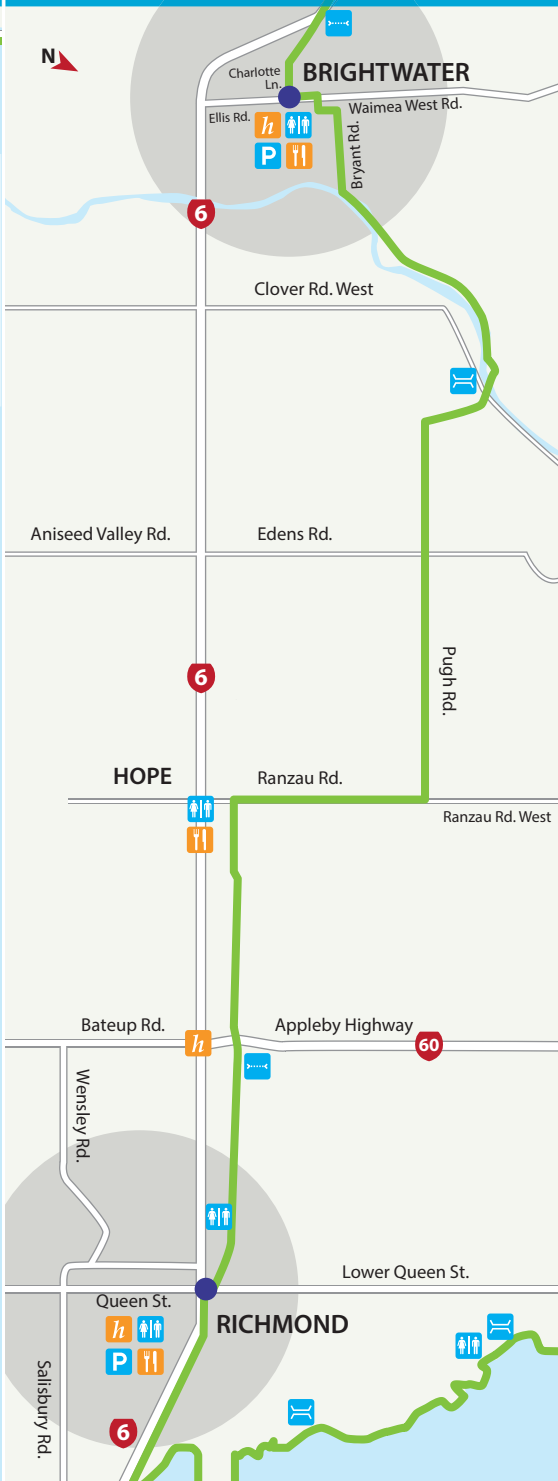

Nelson – Richmond 11km

Grade 1

Richmond – Brightwater 10km

Grade 1

Brightwater – Wakefield 8km

Grade 1

Tasman's Great Taste Trail

Section Maps

Tasman's Great Taste Trail

Sample the rich bounty of Tasman District whilst exploring one of NZ's most beautiful regions

For detailed trail info go to:
www.heartofbiking.org.nz
www.get-moving.org.nz

Richmond – Rabbit Island 15km
Grade 1

Rabbit Island – Mapua/Tasman 18km
Grade 1

Tasman – Motueka 15km
Grade 2+

Motueka – Kaiteriteri 16km
Grade 1-2