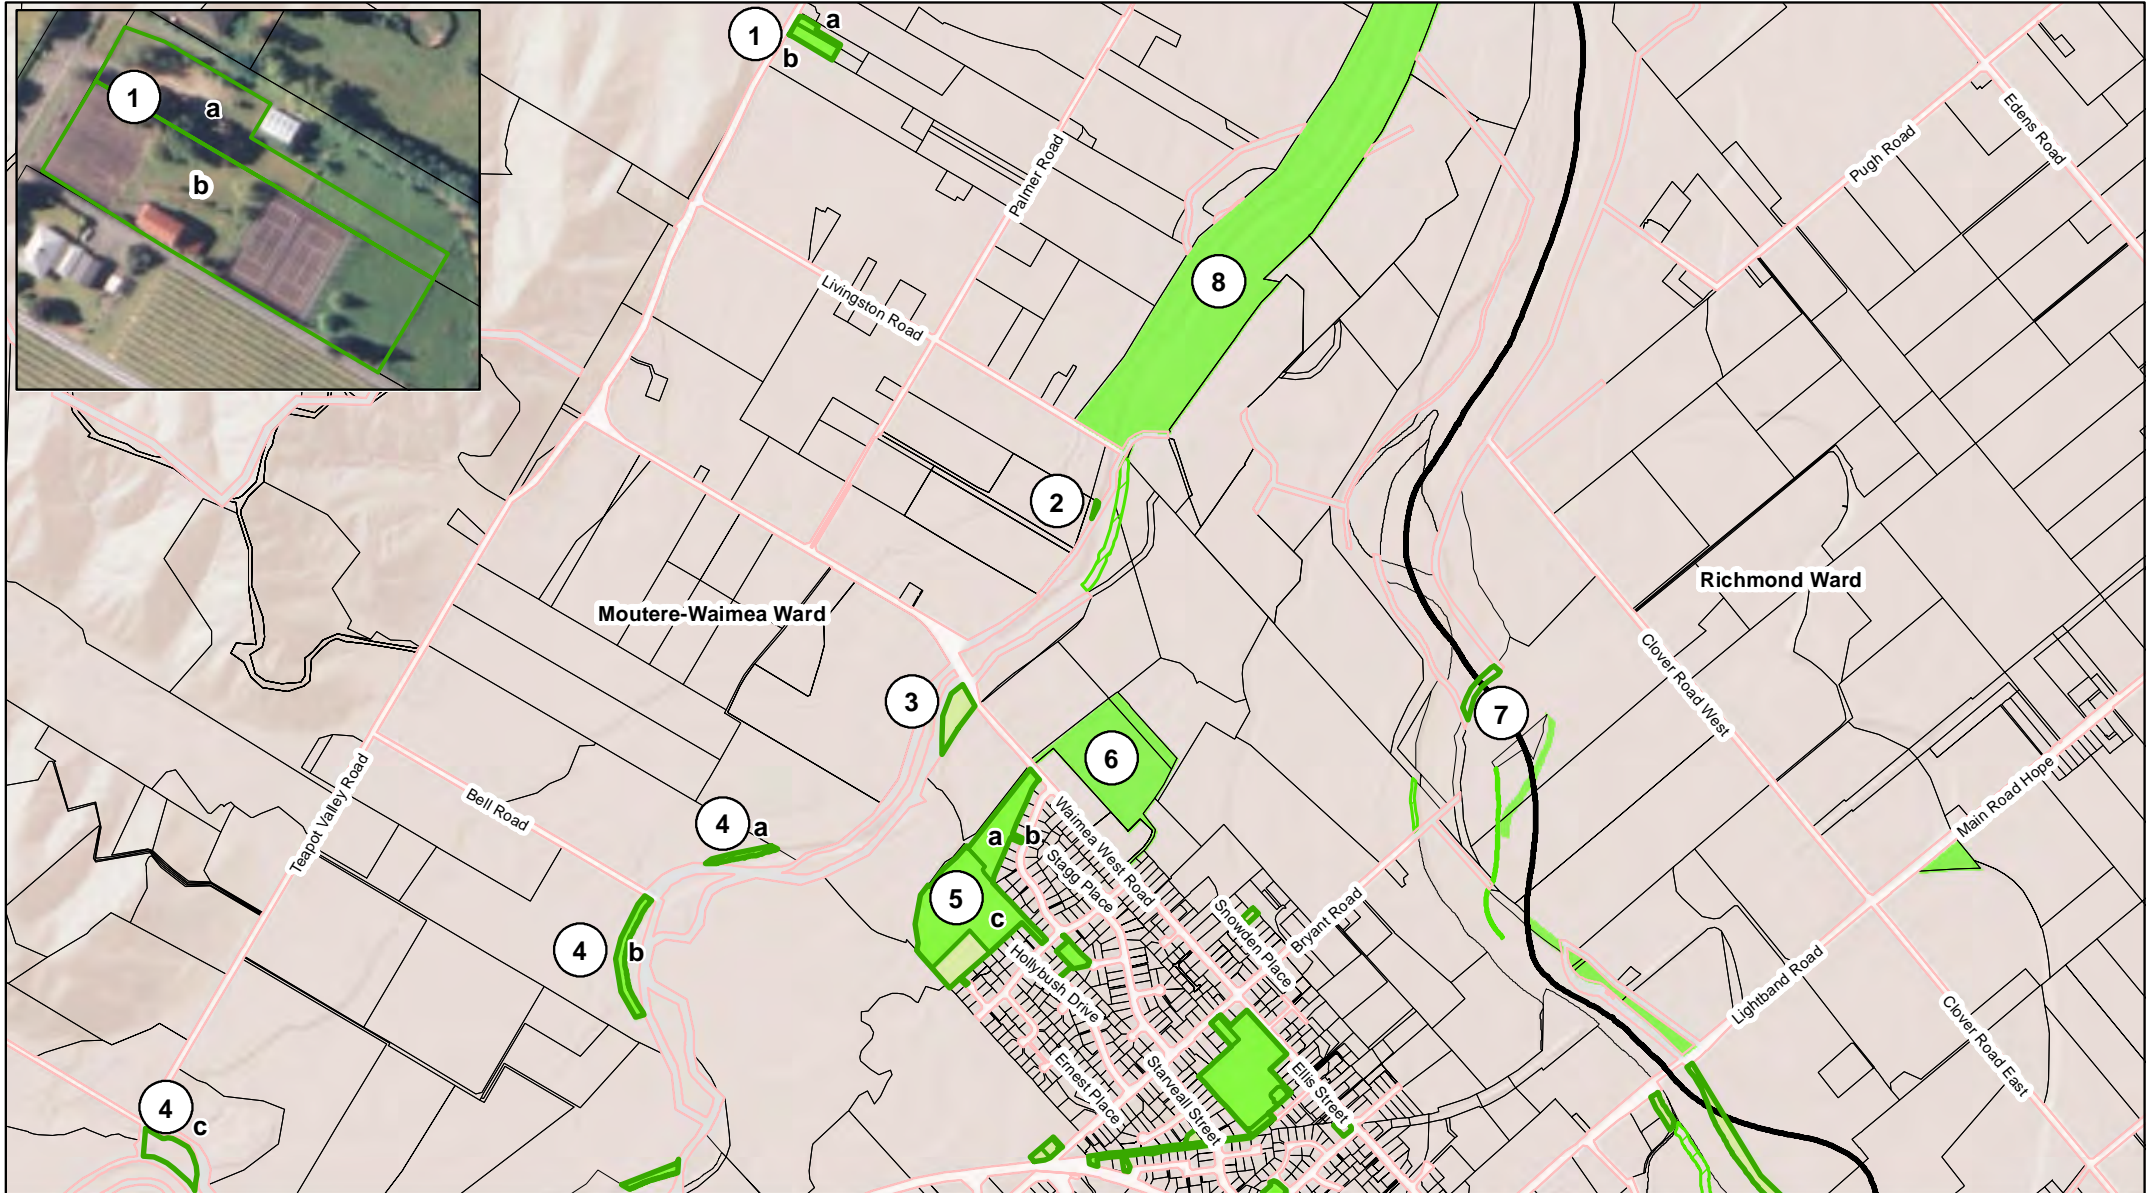

Map 24 - Waimea West reserves

- 1 - Waimea West Recreation Reserve - (a) Lot 2 DP 401203 (b) Lot 4 DP 401203
- 2 - Palmer Road Esplanade Reserve - Lot 2 DP 19534
- 3 - Wai-iti River Bank Reserve - Sec 5 Blk IX Waimea SD
- 4 - Teapot Valley Road Esplanade Reserves - (a) Lot 3 DP 18931 (b) Lot 3 DP 16373 (c) Lot 13 DP 554658
- 5 - Lord Rutherford Park - (a) Lot 22 DP 18760 (b) Lot 10 DP 18760 (c) Lot 1 DP 19228
- 6 - Snowden Bush (not a Council reserve)
- 7 - Clover Road West Esplanade Reserve - Sec 2 SO 355132
- 8 - Waimea River Park (not a reserve)