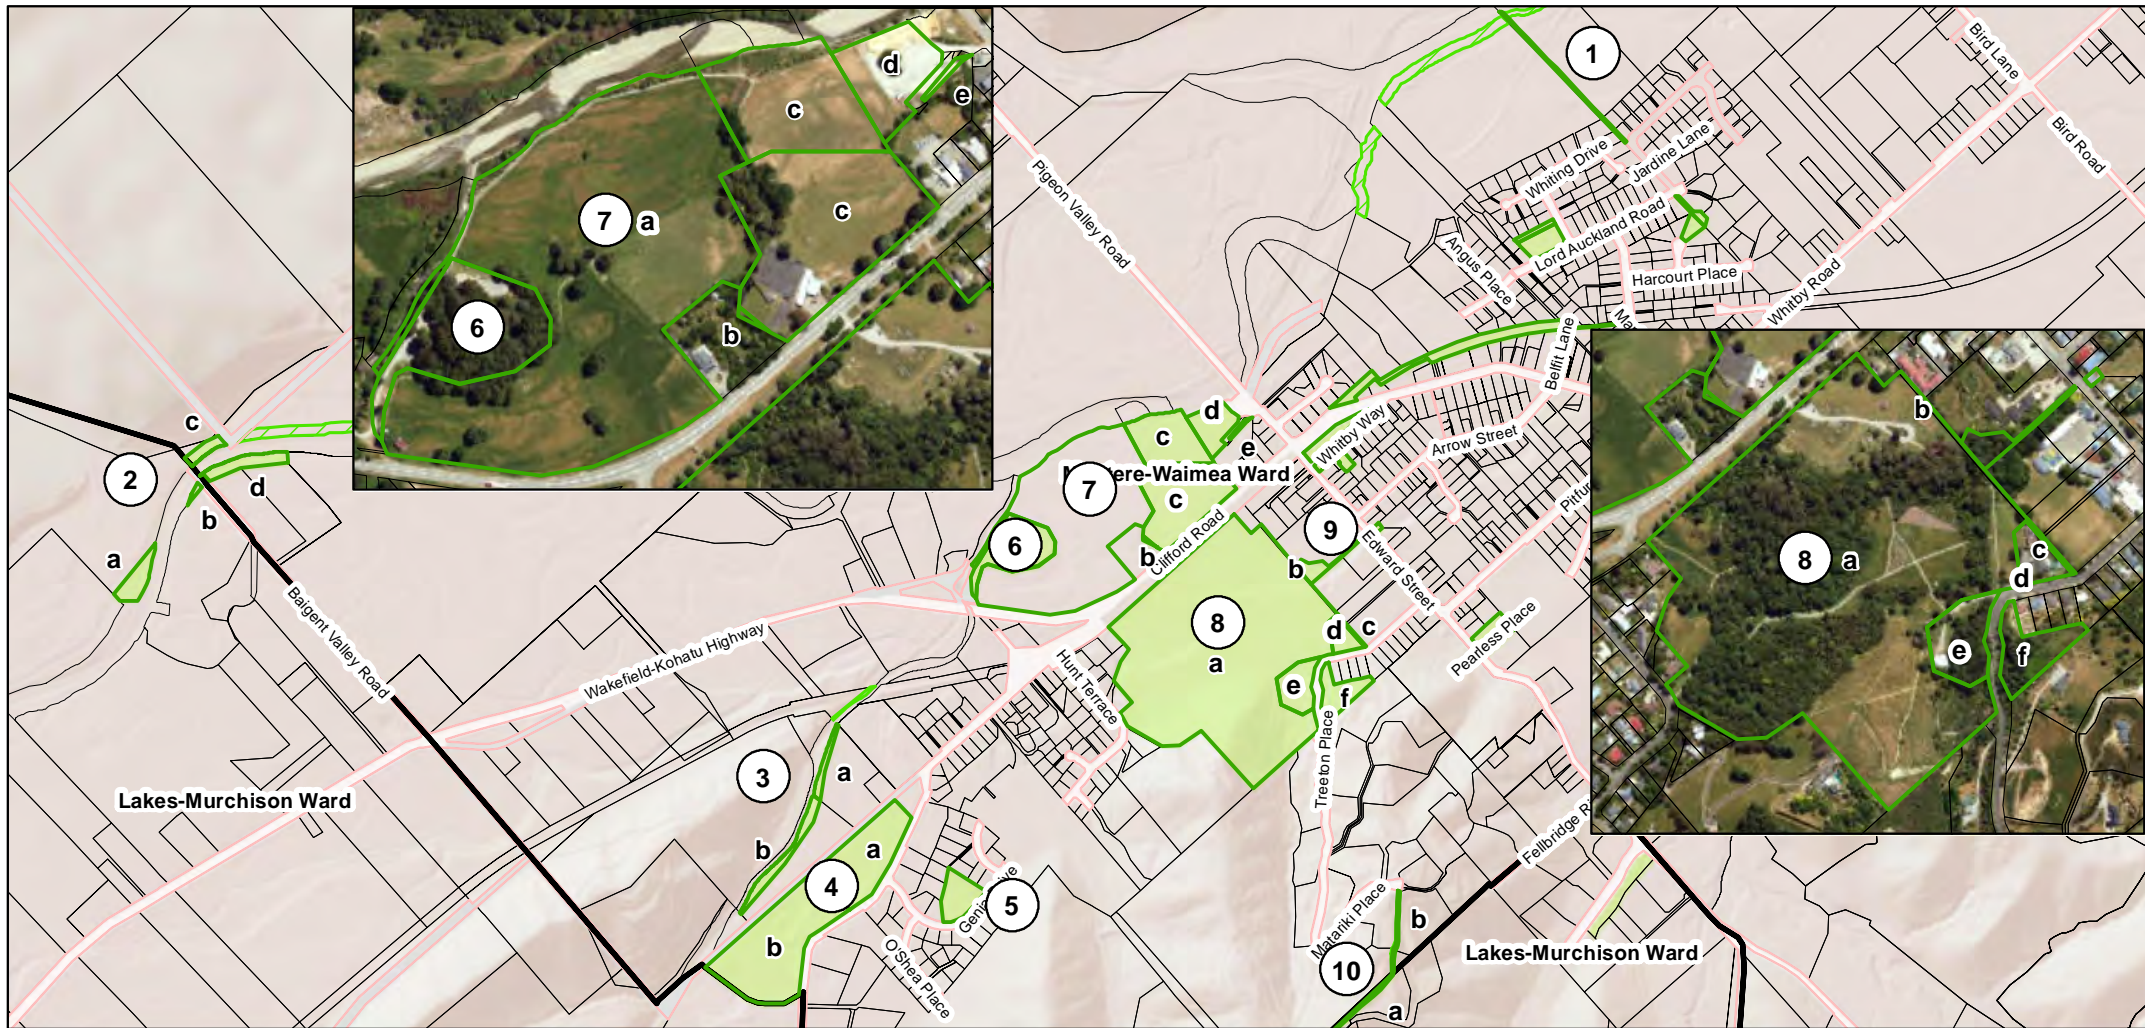

Map 28 - Wakefield to Spring Grove reserves (overview map)

1 - Spring Grove Cemetery

See Maps 25, 29 & 30 for details about the other reserves shown on this overview map.

Map 29 - Wakefield reserves (a)

- 1 - George Fyfe Way Walkway Reserve - Lot 100 DP 527106
- 2 - Bagent Valley Road - Golf Road Esplanade Reserve - (a) Lot 3 DP 438207 (located in the Lakes-Murchison Ward) (b) Lot 4 DP 17895 (c) Lot 8 DP 16046 (d) Lot 6 DP 16046
- 3 - Eighty Eight Valley Esplanade Reserves (a) Lot 2 DP 12882 (b) Lot 2 DP 17067
- 4 - Robson Reserve (a) Sec 1 SO 352066 (b) Sec 2 SO 352066
- 5 - Genia Drive Recreation Reserve - Lot 50 DP 343385
- 6 - Edward Bagent Memorial Scenic Reserve - Lot 2 DP 4029
- 7 - Wakefield Recreation Reserve - (a) Lot 7 DP 519610 (b) Lot 1 DP 10557 (c) Pt Sec 206 Waimea South District (d) Lot 1 DP 19250 (e) Lot 2 DP 19250
- 8 - Faulkner Bush Reserve (a) includes Waikari Reserve Sec 1 SO 348765 (b) Lot 2 DP 436177 (c) Lot 3 DP 436177 (d) Sec 2 SO 348765 (e) Sec 3 SO 348765 (f) Sec 4 SO 348765
- 9 - Edward Street Recreation Reserve - Lot 3 DP 339820
- 10 - Kilkenny Place Walkway - (a) Lot 9 DP 372973 (b) ROW easement (partially located within the Lakes-Murchison Ward)