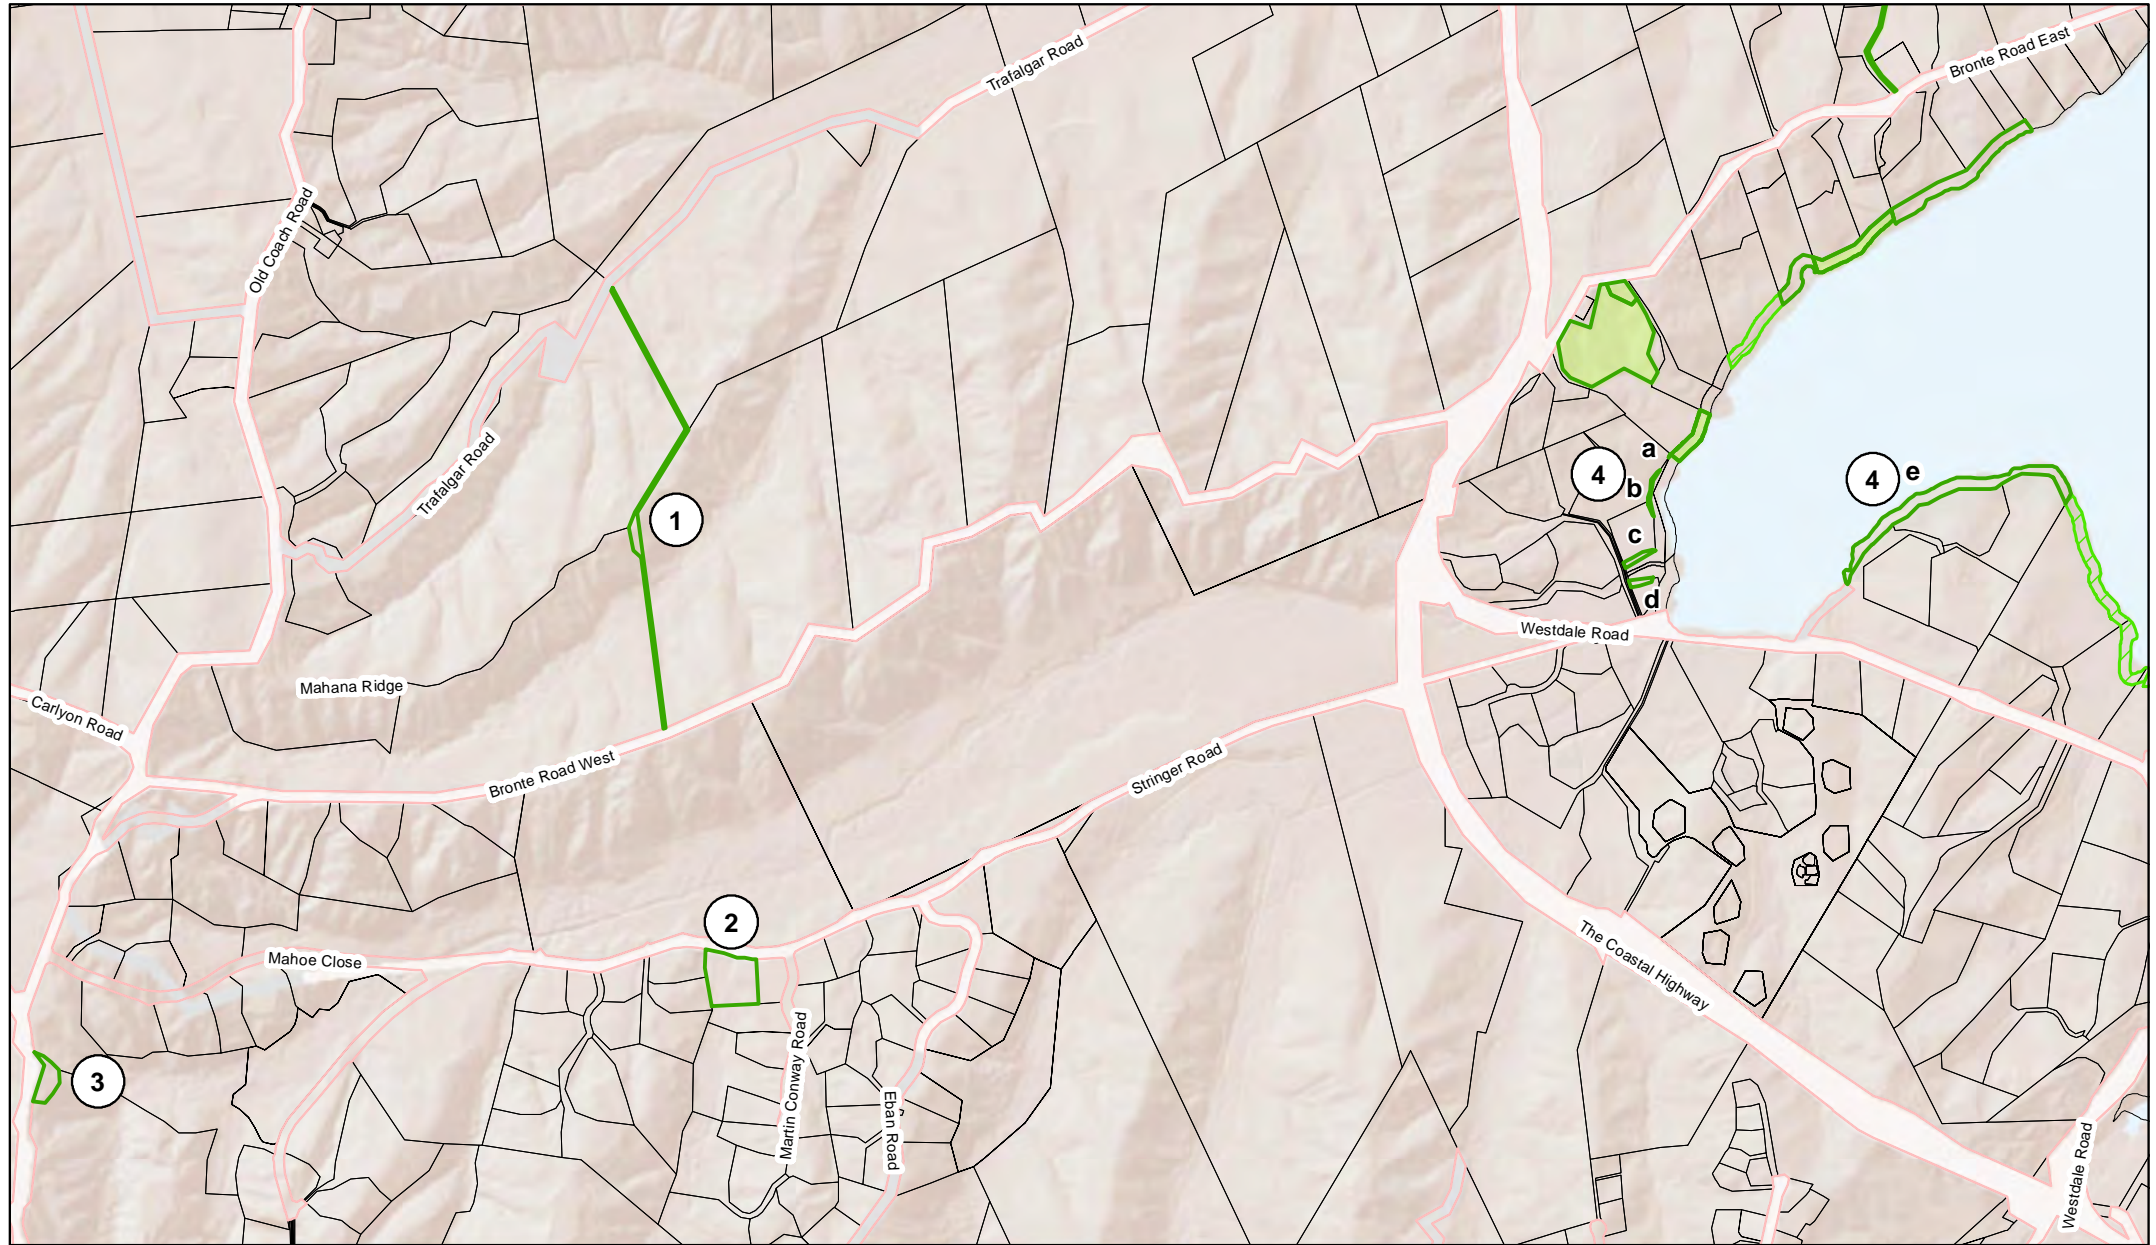

Map 19 - Stringer Road/Bronte Road West reserves

1 - Bronte Road West to Trafalgar Road Walkway Reserve - Lot 7 DP 448599

2 - Stringer Recreation Reserve - Lot 44 DP 512075

3 - Moutere Highway Lookout Recreation Reserve - Lot 140 DP 540939

4 - Westdale Road Esplanade Reserves - (a) Lot 4 DP 411705 (b) Lot 5 DP 411705 (c) Lot 6 DP 411705 (d) Lot 7 DP 411705 (e) Lot 7 DP 462487

See Map 18 for details about other reserves shown on this map.