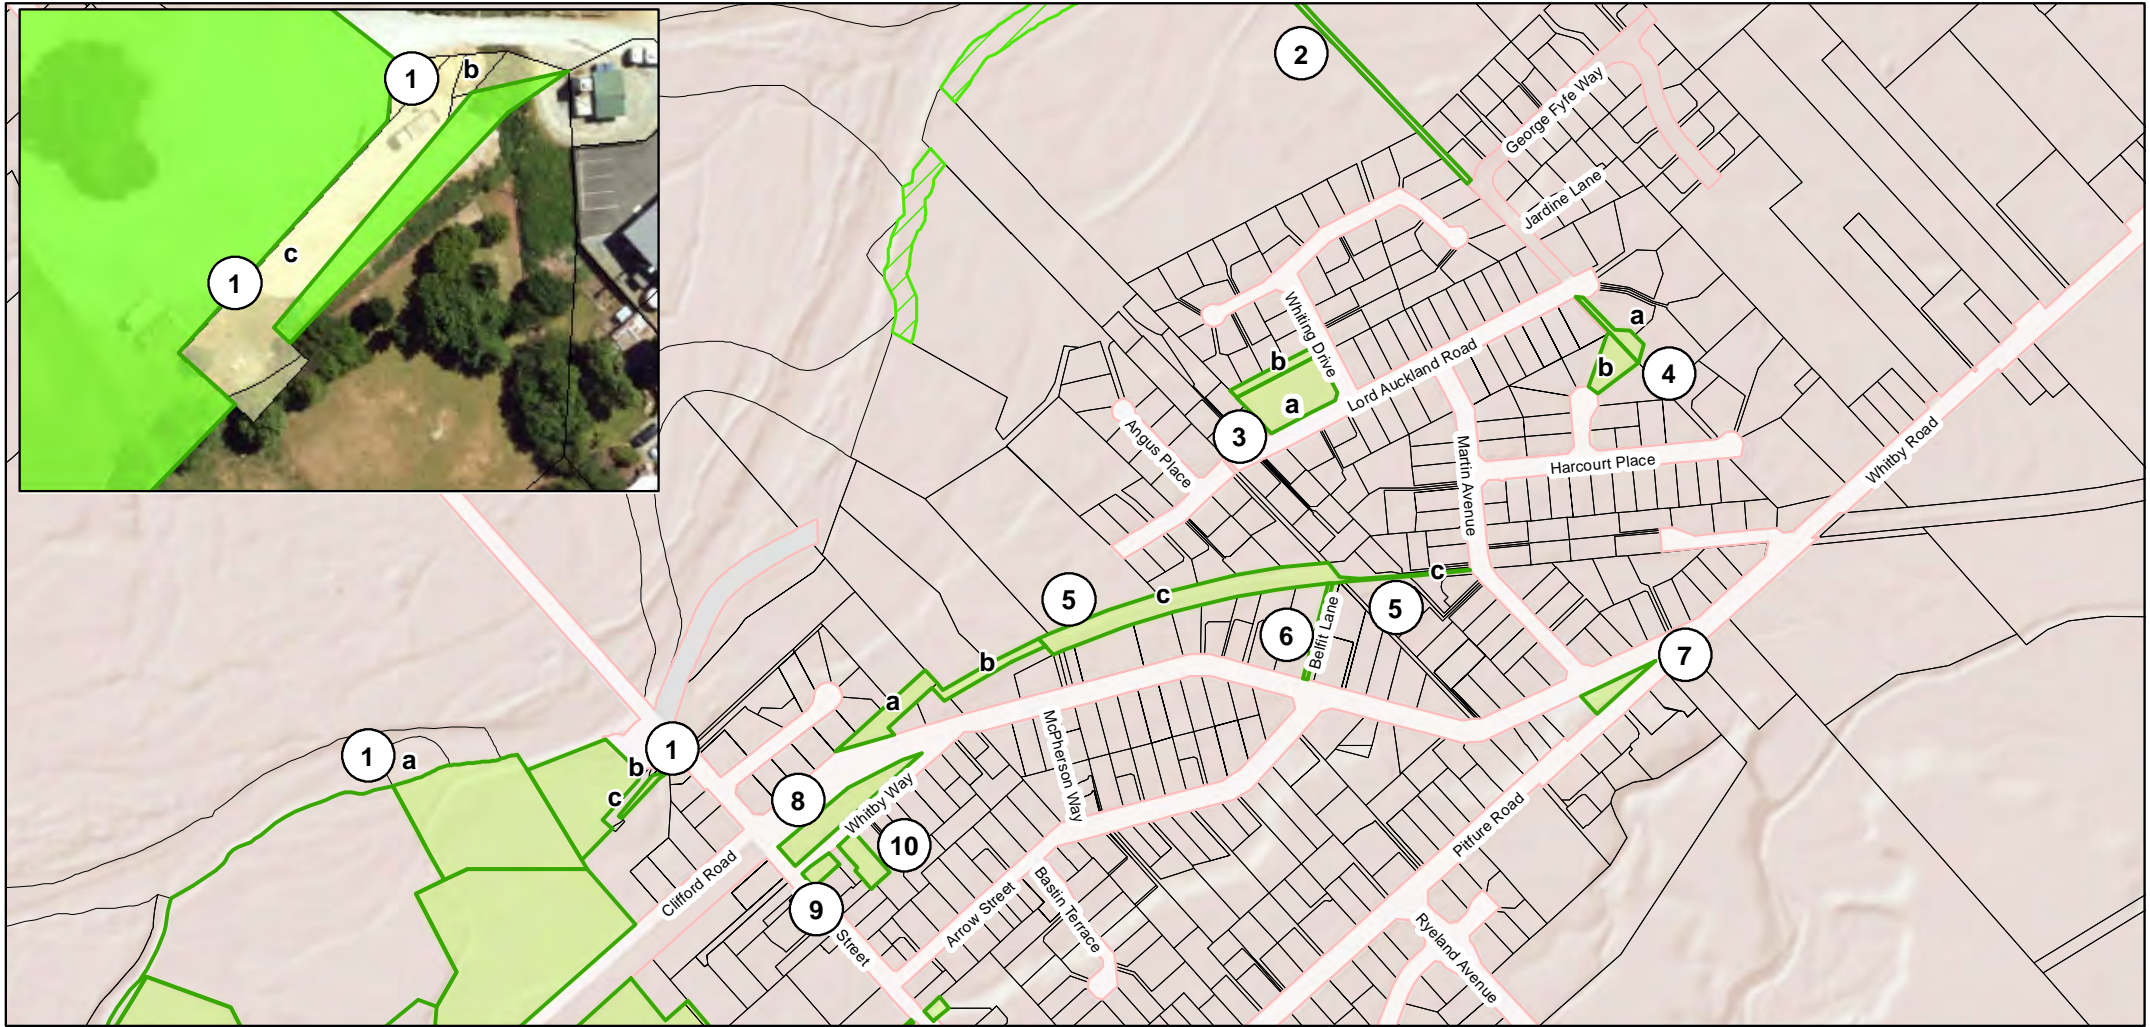

Map 30 - Wakefield reserves (b)

1. 1 - Council-owned land adjoining Wakefield Recreation Reserve - (a) Lot 1 DP 6315 (b) Pt Sec VIIA Waimea South District (c) River Bed Waimea South District
2. 2 - George Fyfe Way Walkway Reserve - Lot 100 DP 527106
3. 3 - Shuttleworth Recreation Reserve - (a) Lot 1 DP 20184 (b) Lot 2 DP 20184
4. 4 - Anslow Place Recreation Reserve (a) Lot 10 DP 305955 (b) Lot 18 DP 10001
5. 5 - Wakefield Railway Reserve Walkway - (a) Lot 1 DP 16542 (b) Lot 3 DP 16542 (c) Lot 5 DP 16542
6. 6 - Belfit Lane Walkway - Pt Lot 2A DP 280
7. 7 - Martin Point Recreation Reserve - Lot 1 DP 2327
8. 8 - Whitby Green - Lot 1 SO 14091
9. 9 - Wakefield Library Memorial Gardens - Pt Sec 85 Blk XII Wai-iti SD
10. 10 - Wakefield Hall Reserve - Lot 2 DP 7510