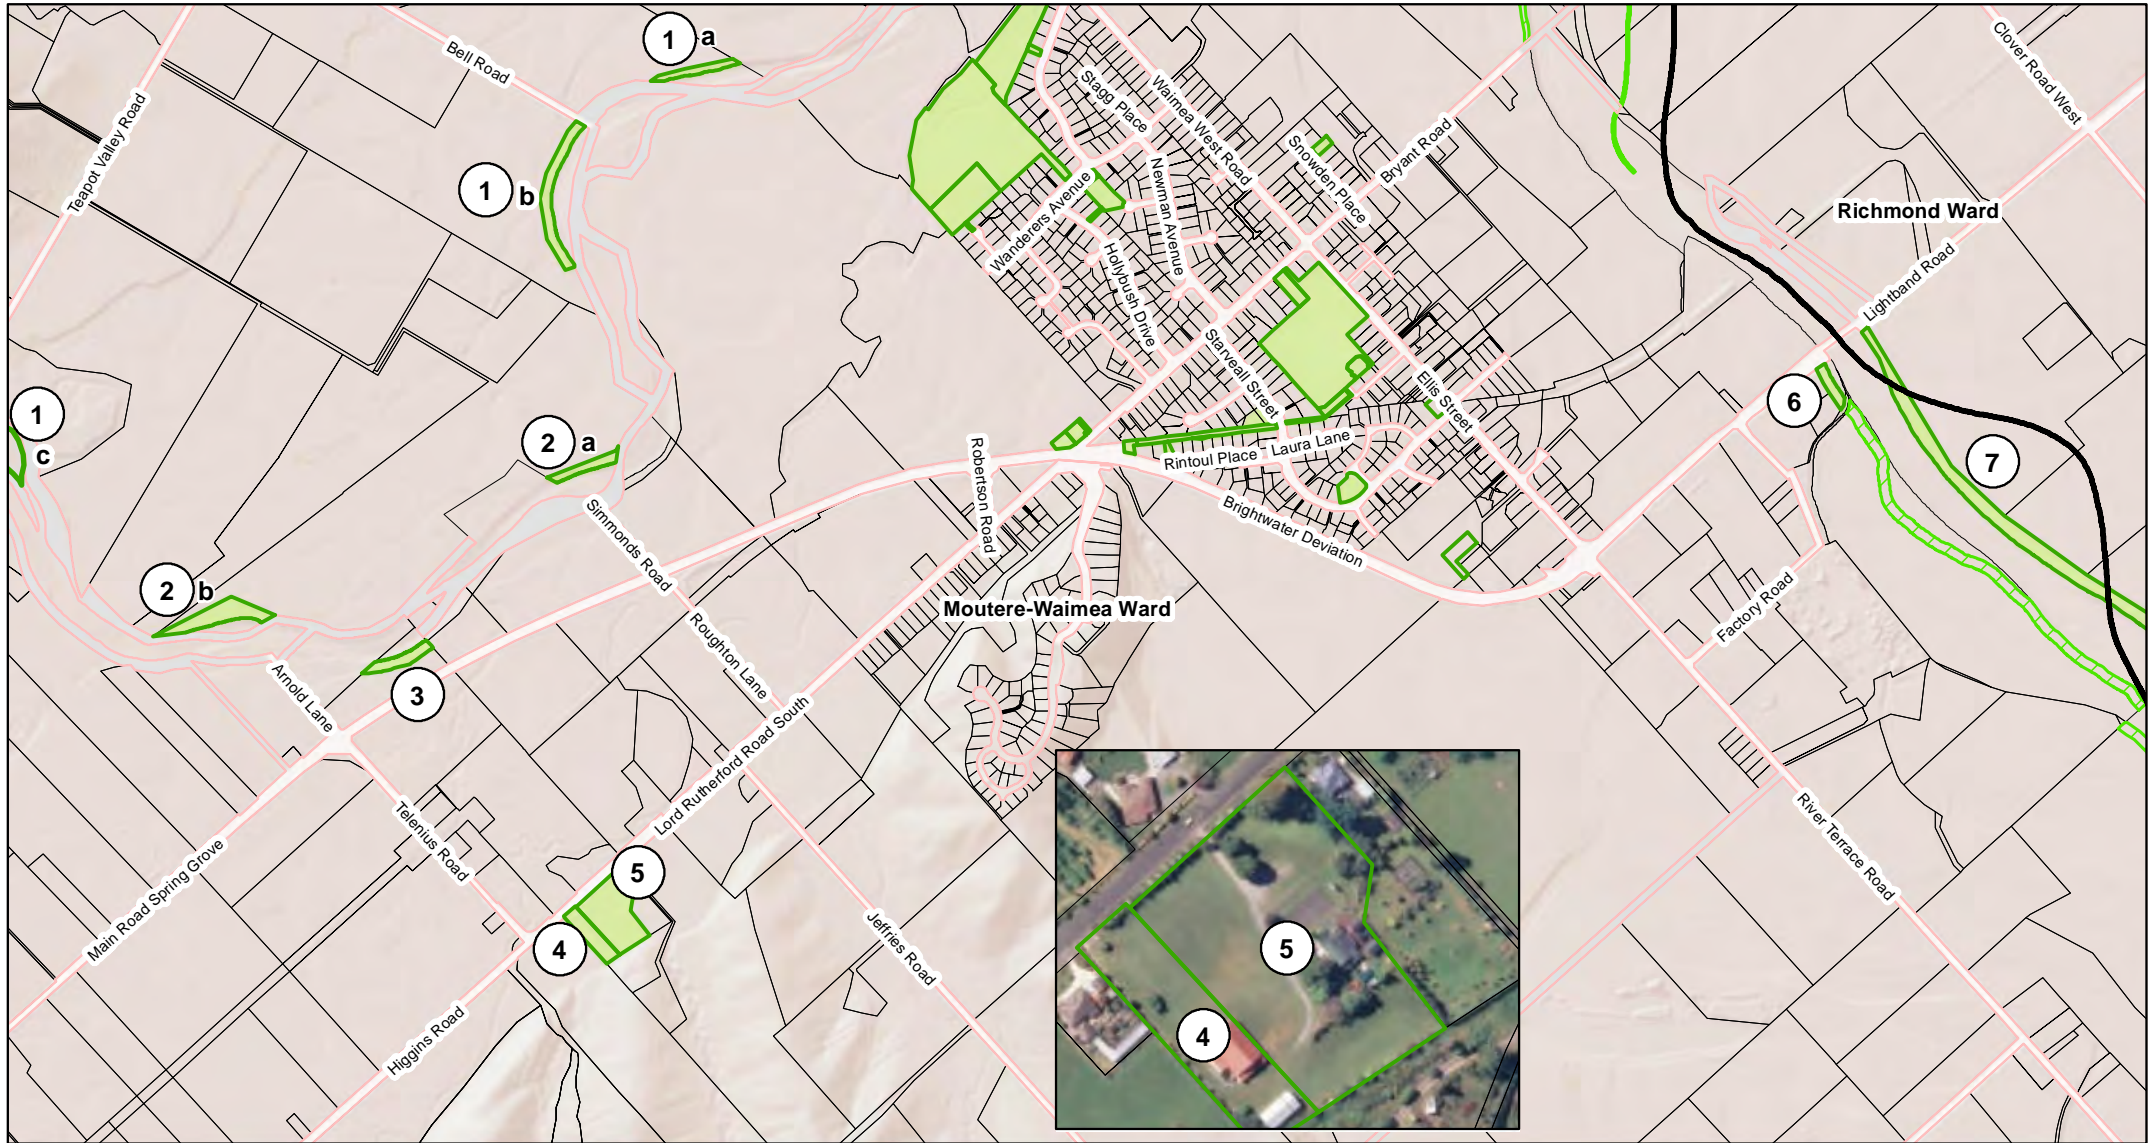

Map 25 - Brightwater/Spring Grove reserves (overview map)

1 - Teapot Valley Road Esplanade Reserves - (a) Lot 3 DP 18391 (b) Lot 3 DP 16373 (c) Lot 13 DP 554658

2 - Wai-iti River Esplanade Reserves (a) Lot 5 DP 16950 (b) Lot 6 DP 16950