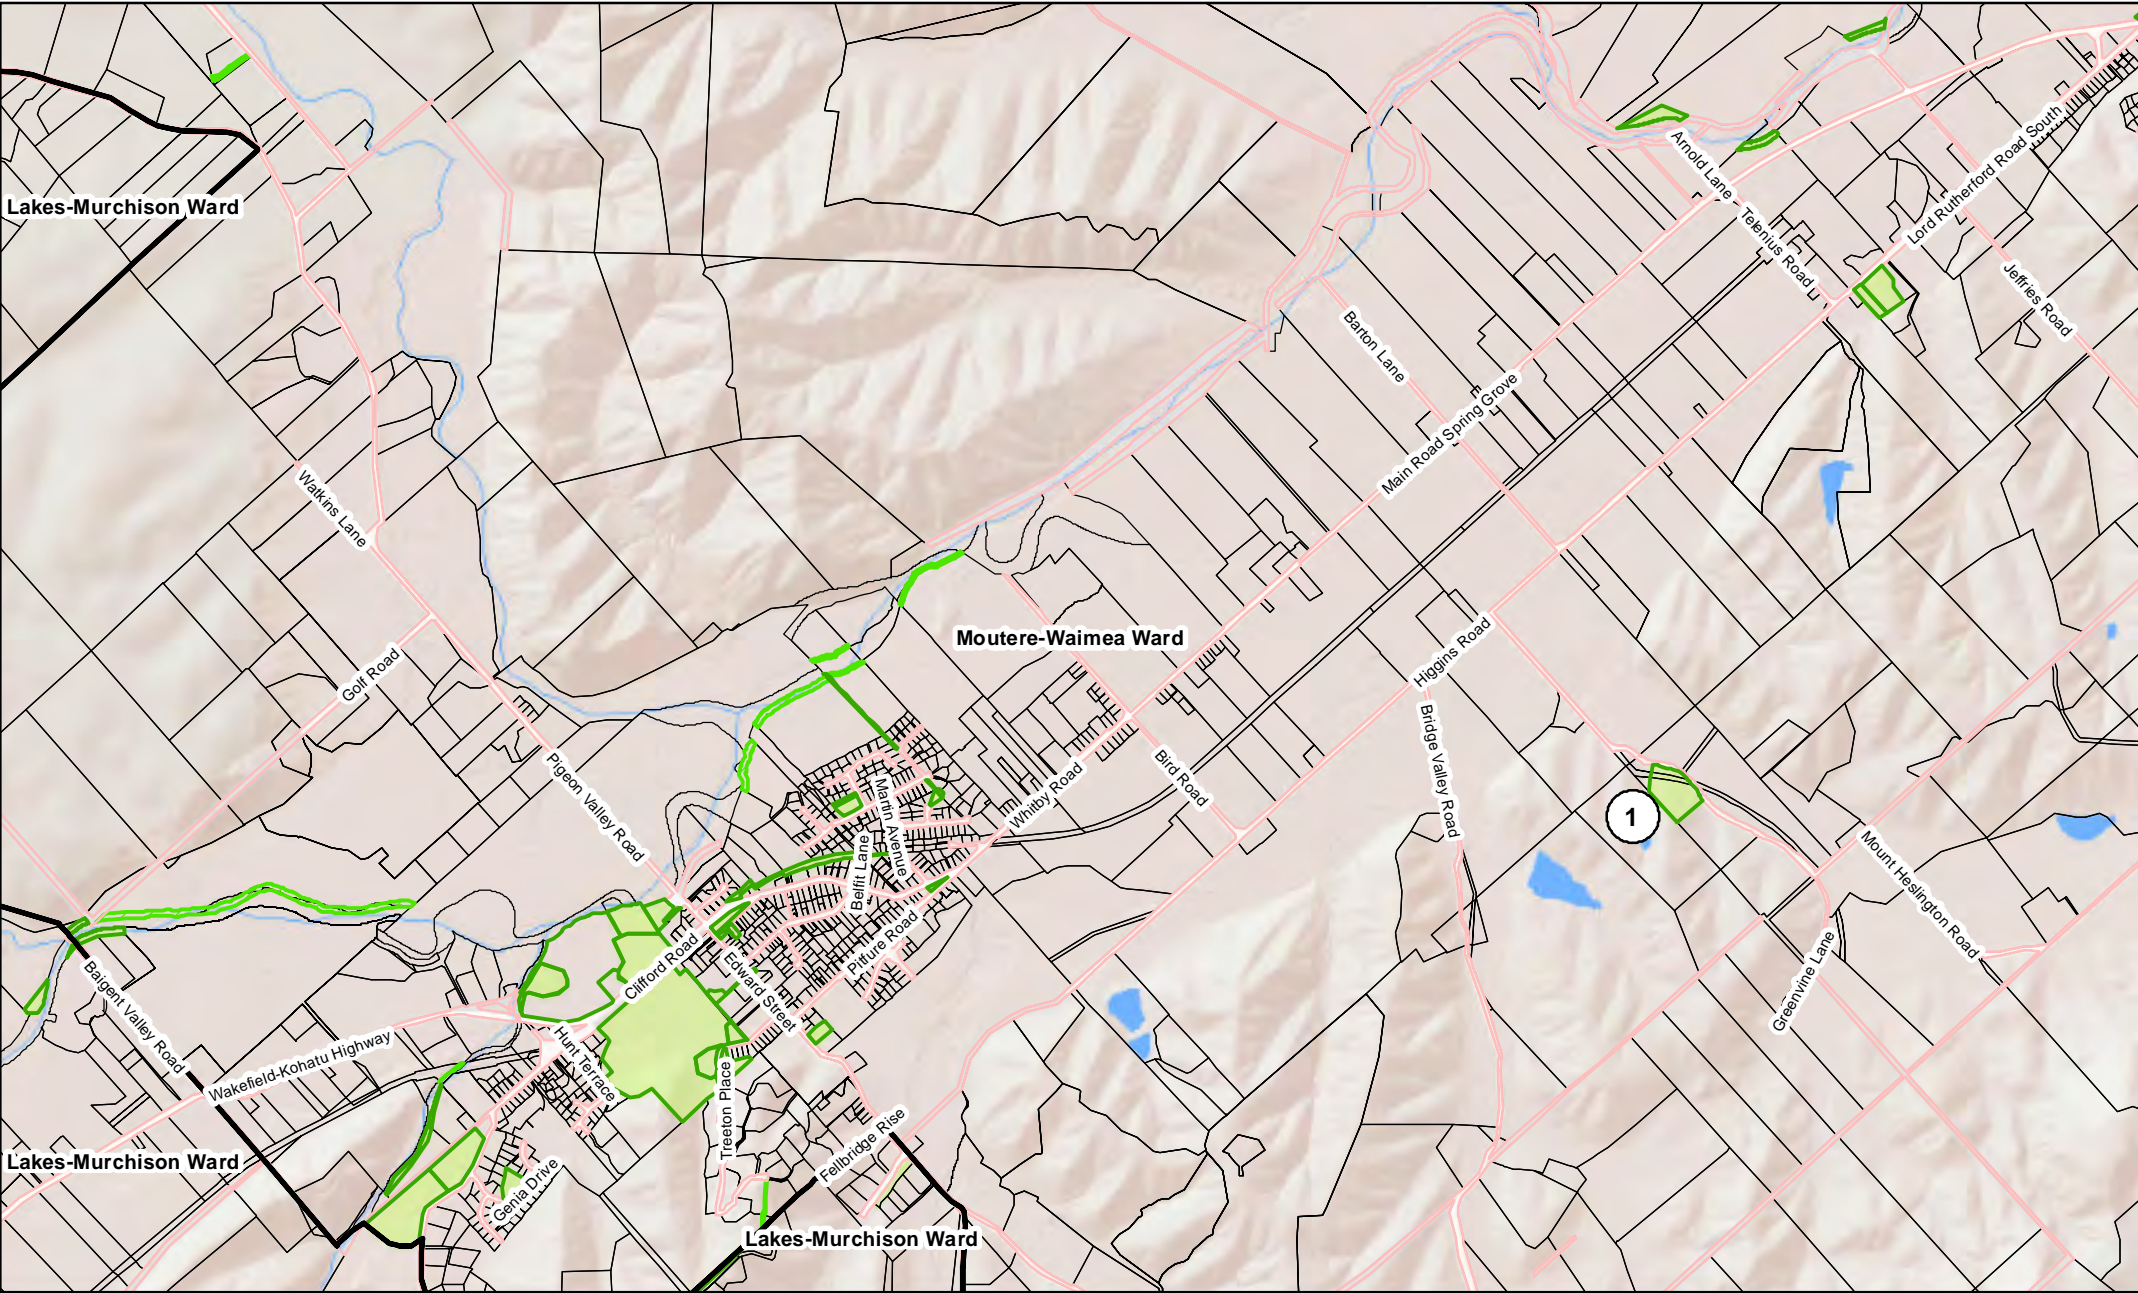

Map 28 - Wakefield to Spring Grove reserves (overview map)

1 - Spring Grove Cemetery

See Maps 25, 29 & 30 for details about the other reserves shown on this overview map.