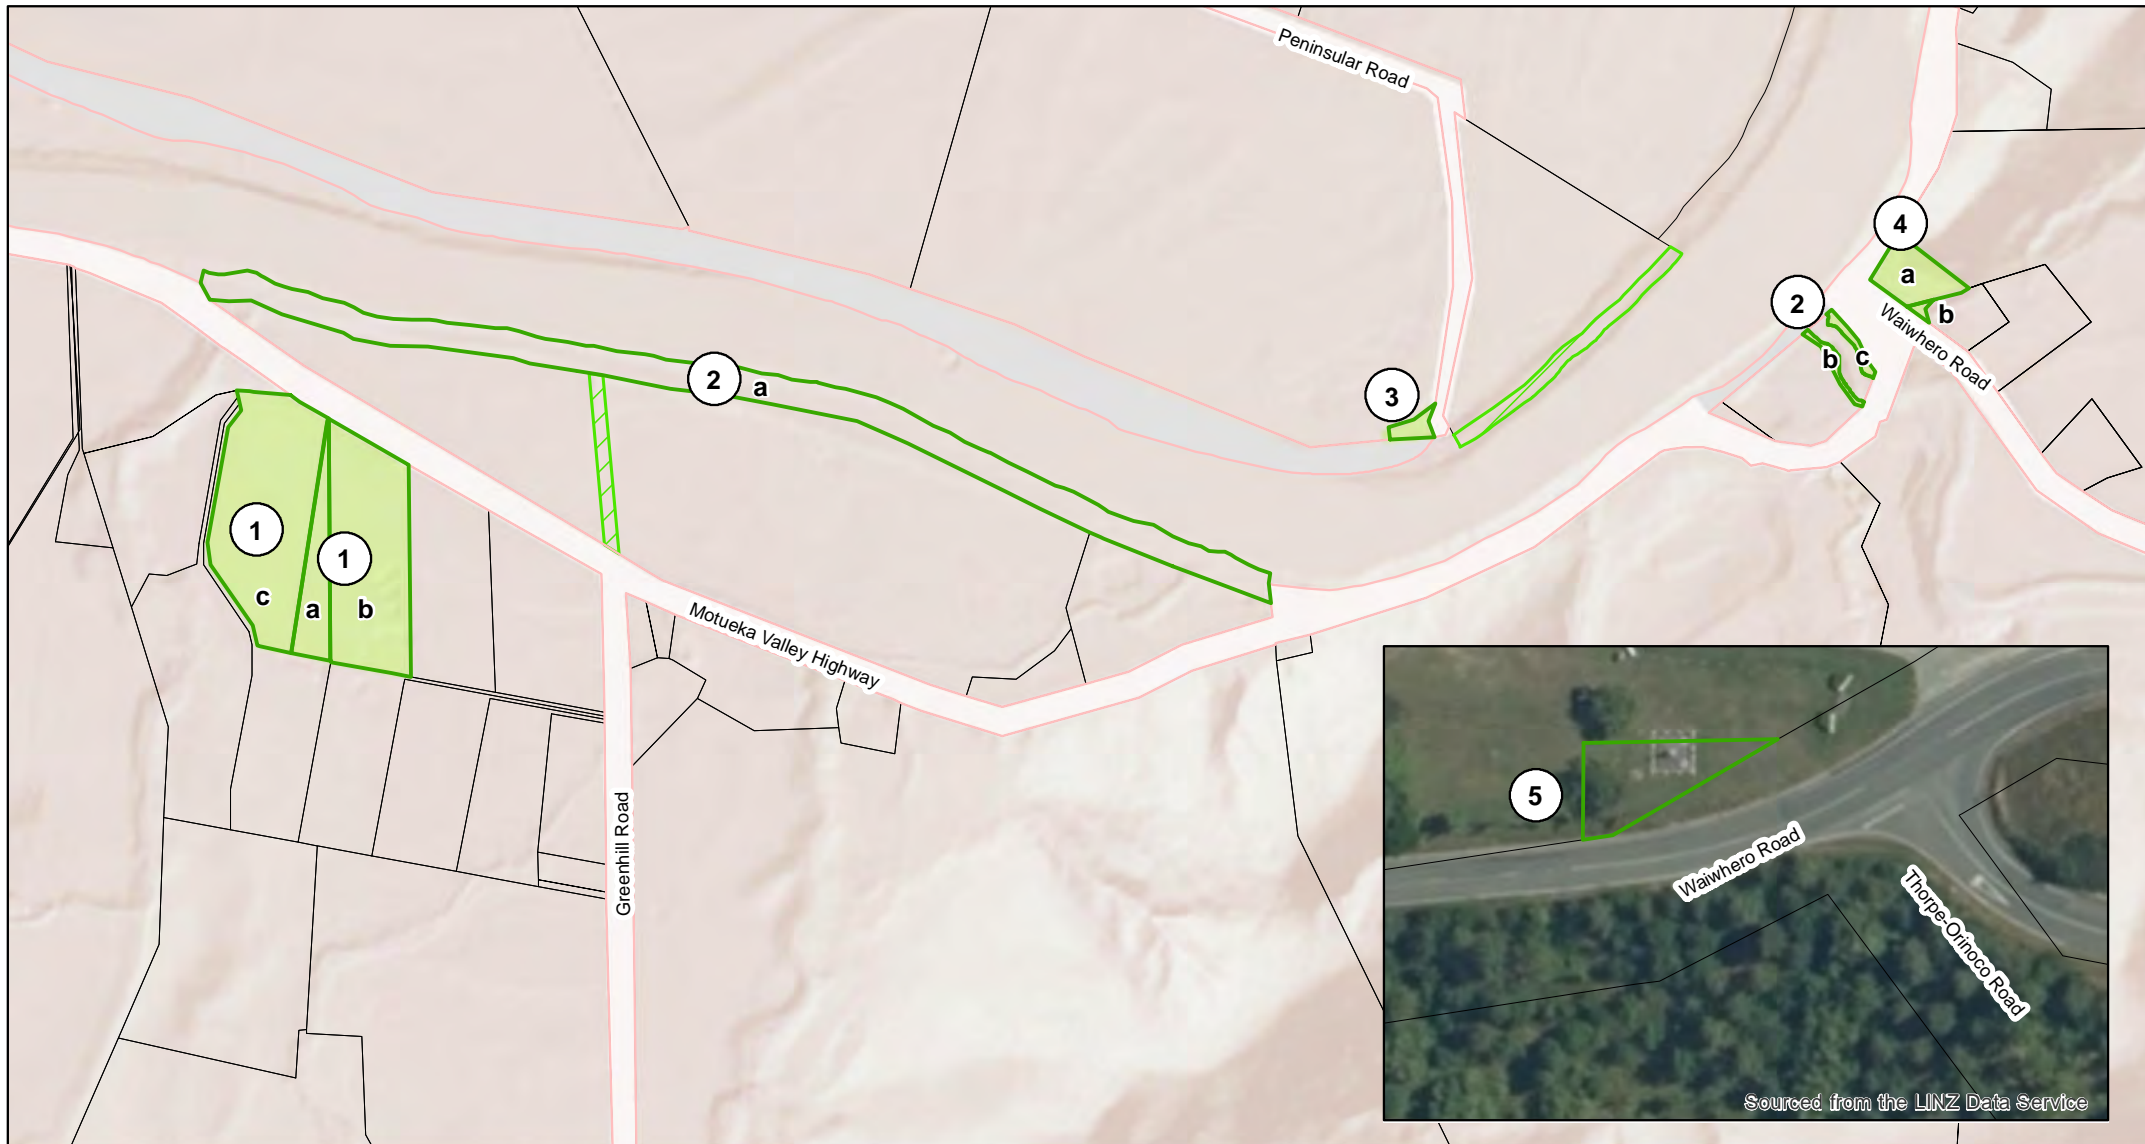

Map 2 - Ngatimoti reserves (b)

1. 1 - Ngatimoti Recreation Reserve - (a) Lot 1 DP 17558 (b) Lot 5 DP 16565 (c) Lot 5 DP 457491
2. 2 - Ngatimoti Esplanade Reserve #2 (a) Sec 1 SO 348951 (b) Lot 4 DP 15783 (c) Lot 3 DP 4898
3. 3 - Peninsula Road Esplanade Reserve - Lot 2 DP 19247
4. 4 - Ngatimoti Memorial Hall Reserve (a) Pt Sec 22 SQ 7 (b) Sec 114 SQ 7
5. 5 - Ngatimoti War Memorial Reserve - Lot 1 DP 2544