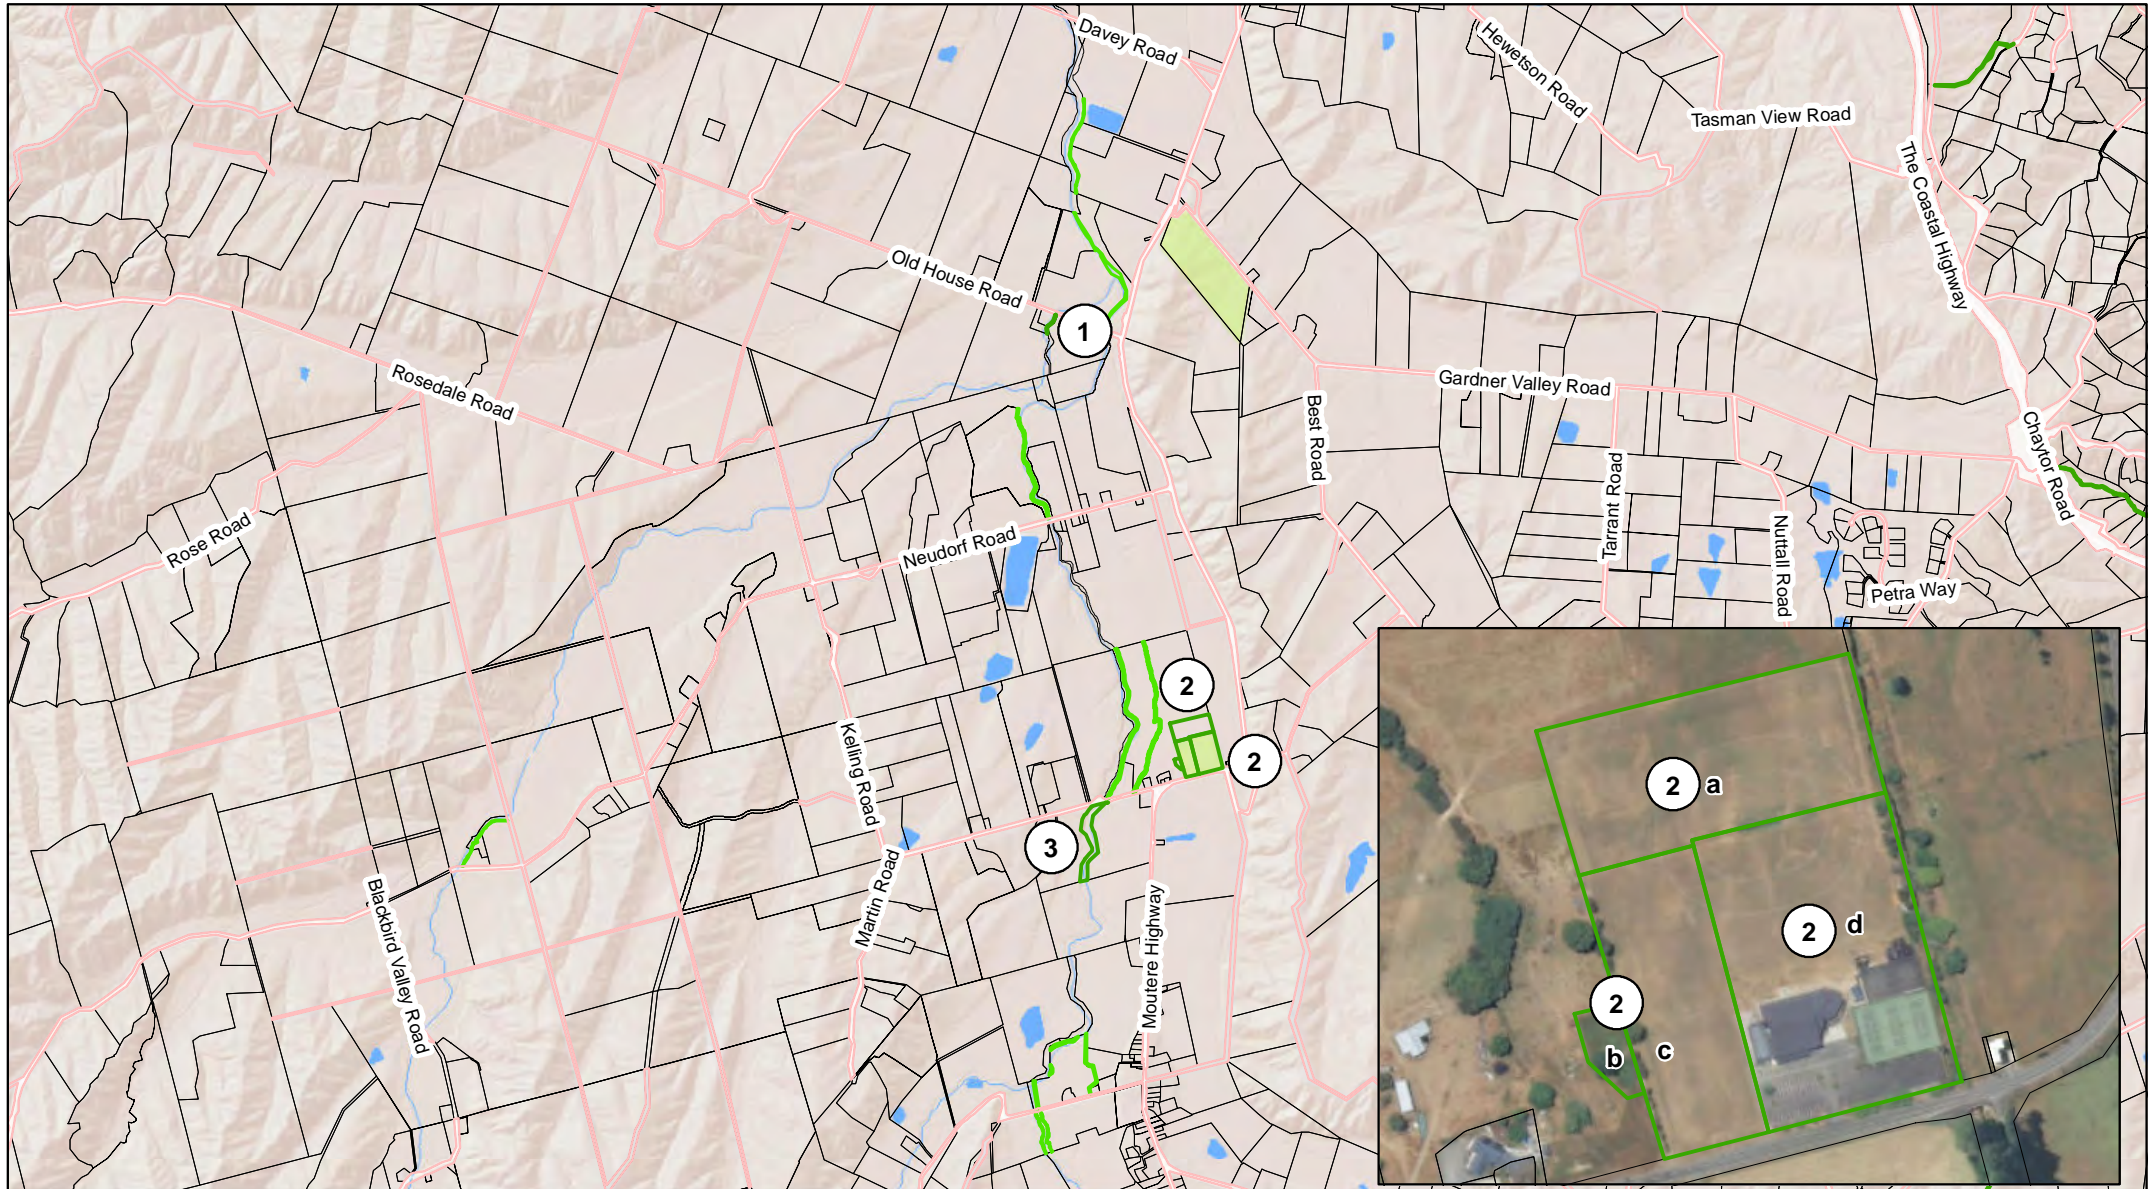

Map 5 - Upper Moutere reserves

1 - Old House Road Esplanade Reserve - Lot 4 DP 9725

2 - Upper Moutere Recreation and War Memorial Reserve - (a) Lot 1 DP 357455 (b) Lot 2 DP 357455 (c) Lot 1 DP 19230 (d) Lot 1 DP 3456

3 - Kelling Road Esplanade Reserve - Lot 4 DP 508453