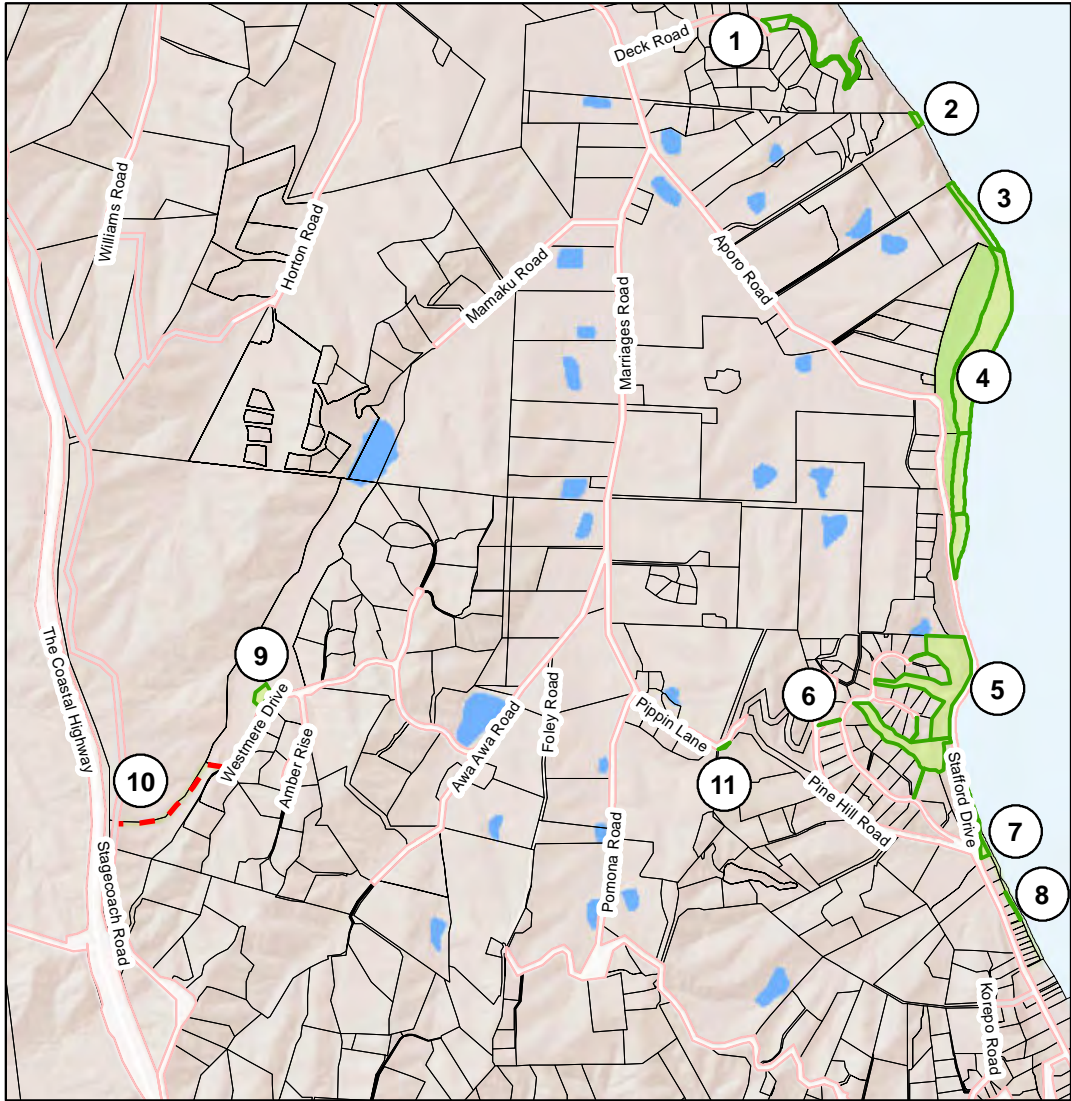

Map 10 - Ruby Bay reserves

- 1 - Deck Road Recreation Reserve - Lot 702 DP 531767
- 2 - Aporo Road Esplanade Reserve - Lot 8 DP 439005
- 3 - Moutere Bluff Esplanade Reserve - Lot 2 DP 11134
- 4 - McKee Memorial Recreation Reserve (a), (b) & (c) Pt Sec 134 Moutere Hills Dist
- 5 - Pine Hill Heights Scenic Reserve - (a) Lot 24 DP 15280 (b) Lot 29 DP 13646
- 6 - Pine Hill Heights Walkway Reserves - (a) Lot 5 DP 16139 (b) Lot 25 DP 15280 (c) Lot 27 DP 13646
- 7 - Pine Hill Recreation Reserve - (a) Sec 129 Moutere Hills Dist (b) Pt Lot 13 DP 4955
- 8 - Ruby Bay Esplanade Reserves (see Map 12)
- 9 - Westmere Drive Recreation Reserve - Lot 45 DP 497879
- 10 - Stagecoach Walkway (easement)
- 11 - Pine Hill Road to Pippin Lane Walkway - Lots 4 & 5 DP 424010 (unformed legal road)