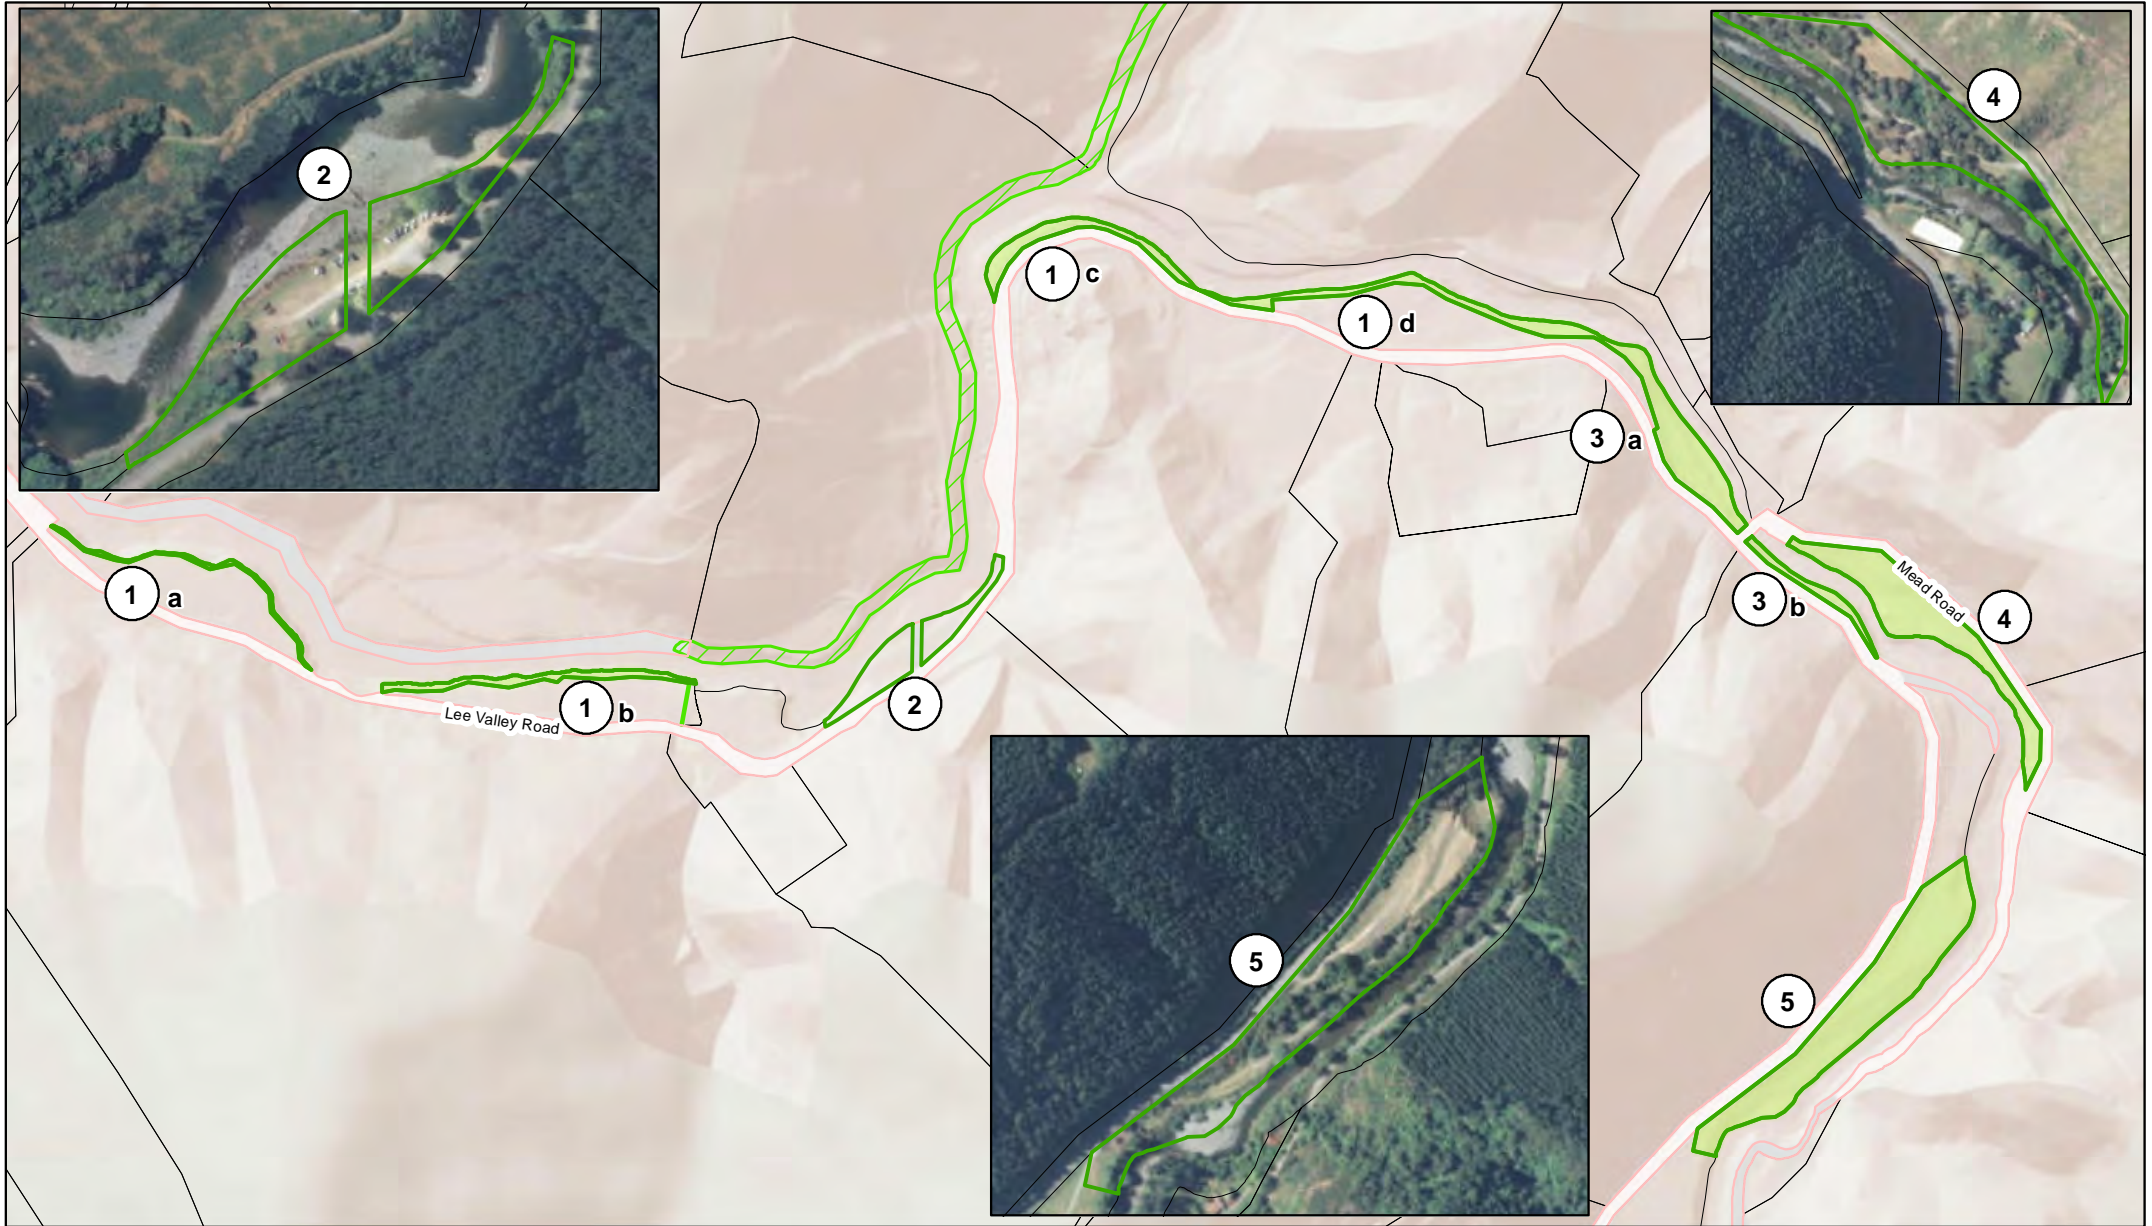

Map 33 - Lee Valley reserves (overview map)

See Maps 32-33 & 34 for details about the other reserves shown on this overview map.

Map 34 - Lee Valley reserves

1 - Lee Valley Esplanade Reserves - (a) Lot 4 DP 17556 (b) Lot 2 DP 17543 (c) Lot 8 DP 15699 (d) Lot 3 DP 17556