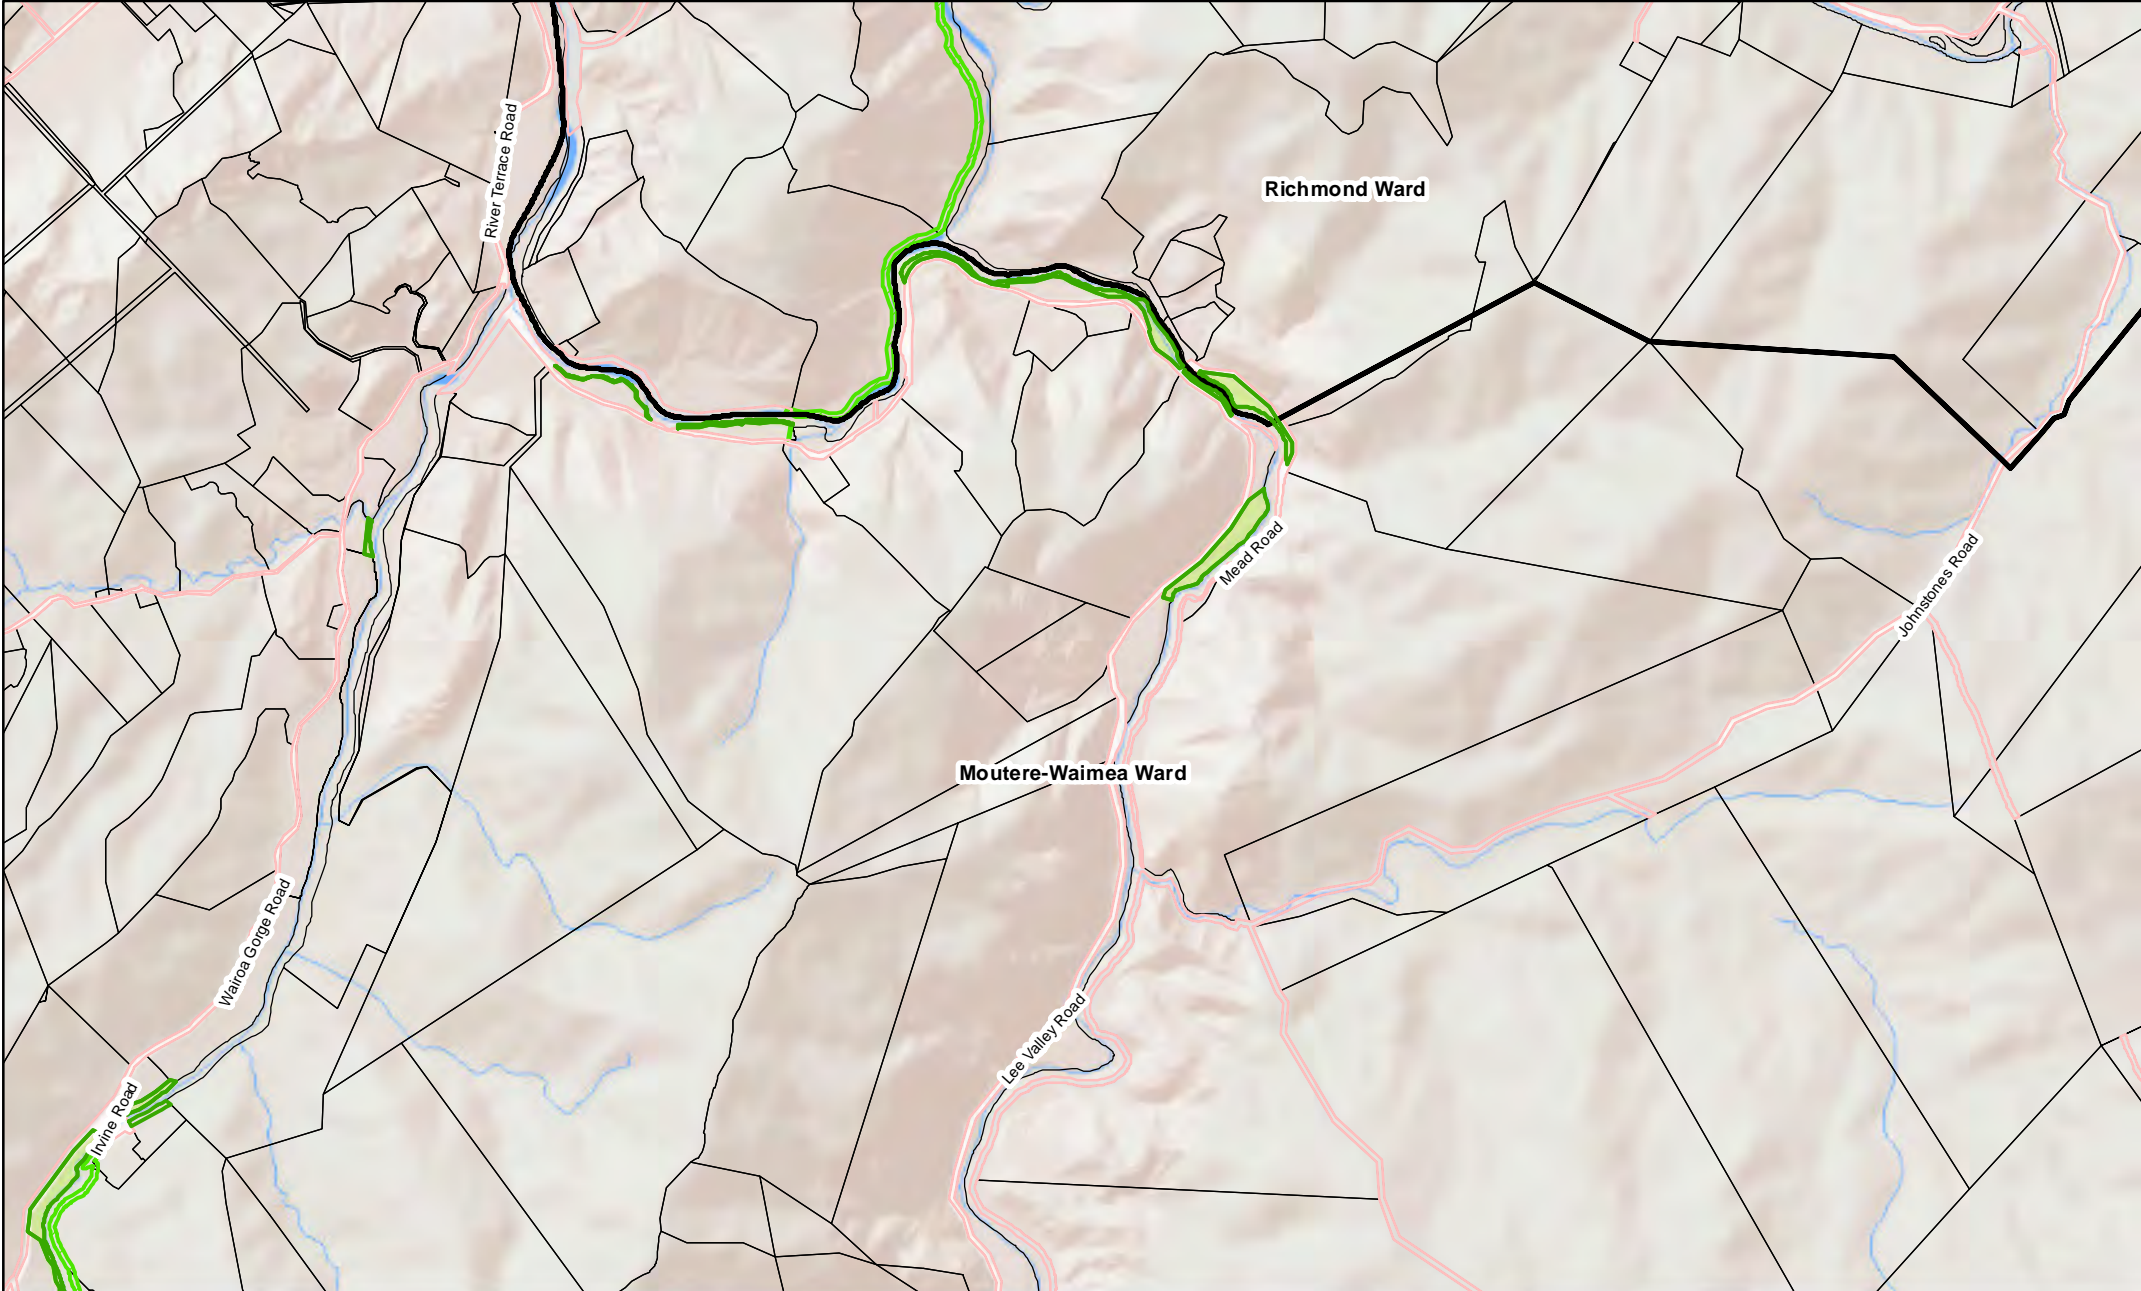

Map 33 - Lee Valley reserves (overview map)

See Maps 32-33 & 34 for details about the other reserves shown on this overview map.

Map 34 - Lee Valley reserves

1 - Lee Valley Esplanade Reserves - (a) Lot 4 DP 17556 (b) Lot 2 DP 17543 (c) Lot 8 DP 15699 (d) Lot 3 DP 17556