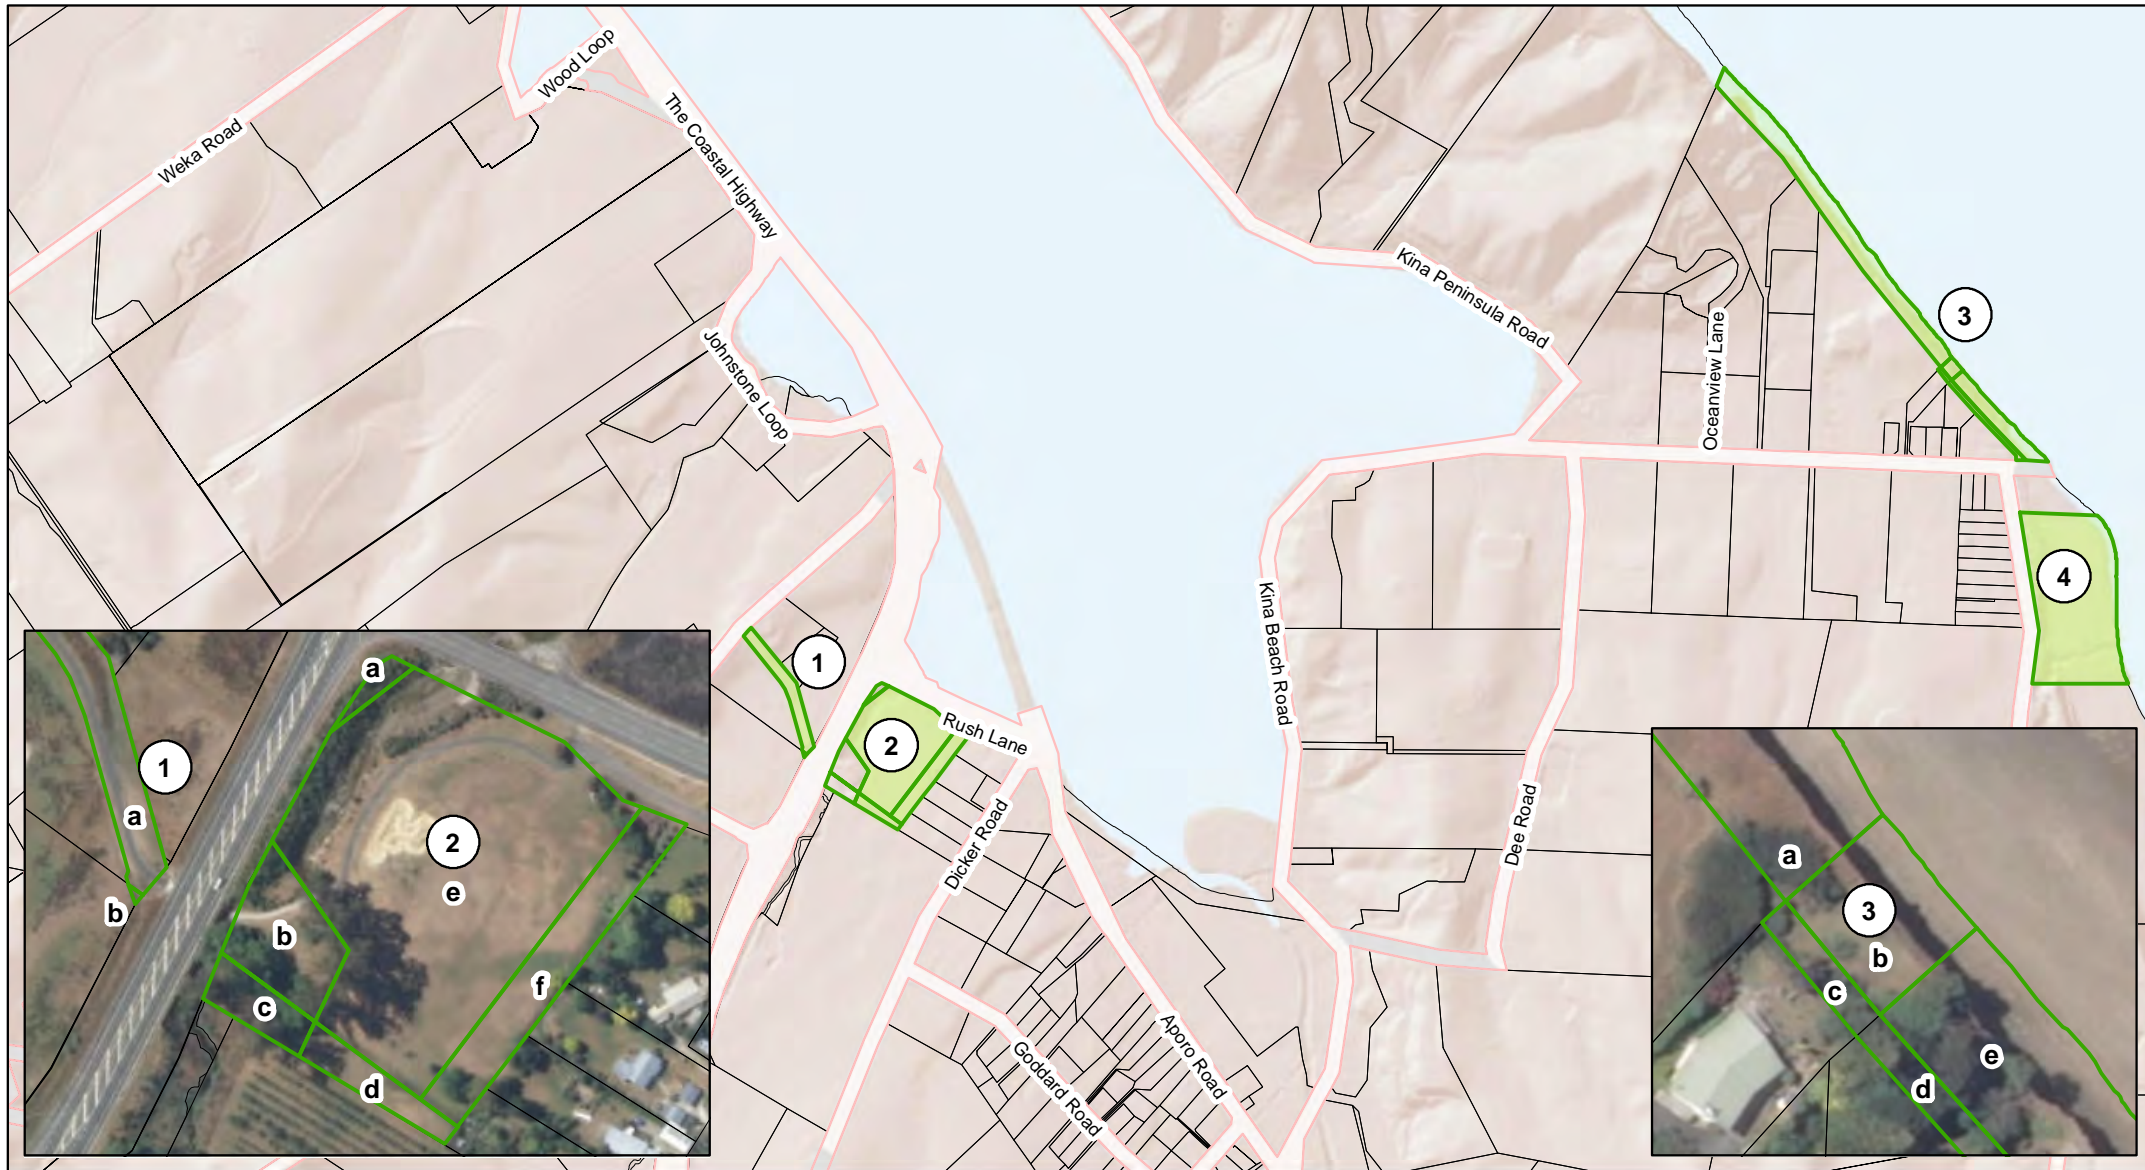

Map 4 - Northern/Central part of Ward (overview map)

See Maps 5-15 for details about reserves shown on this overview map.

Note - Mouteroa/Rabbit Island, Rough Island and Bird Island (partially shown on the eastern part of this map), while located within the Mouteroa-Waimea Ward, are subject to a separate plan. See the Mouteroa/Rabbit Island Reserve Management Plan (2016) for details about reserves located on those three islands.

3 - Kelling Road Esplanade Reserve - Lot 4 DP 508453

Map 6 - Kina reserves (overview map)

See Maps 7-9 for details about reserves on this overview map.

Map 7 - Kina Peninsula reserves

1 - LEH Baigent Memorial Reserve - Pt Lot 76 DP 427

2 - Kina Peninsula Esplanade Reserve - Lot 8 DP 20423

Map 8 - Tasman/Kina reserves

1 - Harley Road Walkway Reserve - (a) Sec 18 SO 440717 (b) Sec 20 SO 440717

2 - Tasman Memorial Recreation Reserve - (a) Sec 49 SO 440717 (b) Sec 48 SO 440717 (c) Sec 54 SO 440717 (d) Lot 5 DP 14638 (e) Sec 46 SO 440717 (f) Pt Sec 101 Moutere Hills