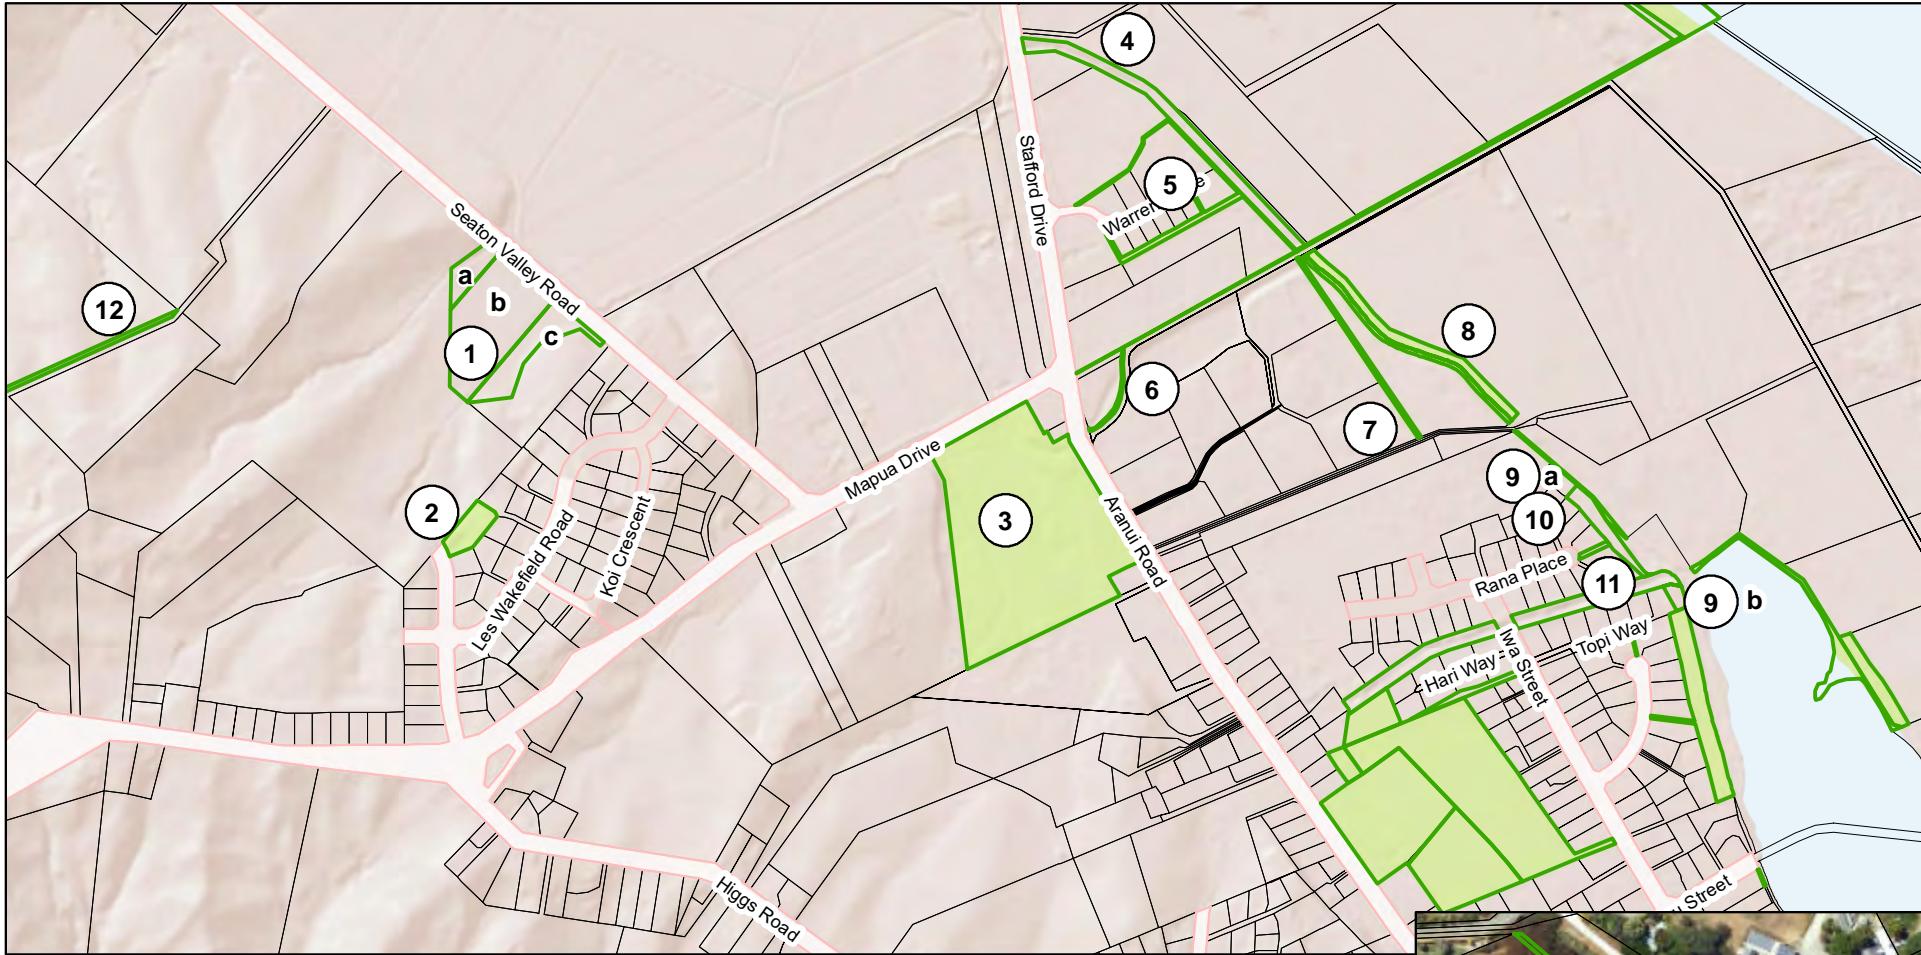

Map 13 - Mapua reserves (b)

- 1 - Seaton Valley Road Reserve - (a) Sec 4 SO 493935 (b) Sec 3 SO 493935 (c) Sec 2 SO 493935
- 2 - Catherine Road Recreation Reserve - Lot 84 DP 498202
- 3 - Aranui Park Scenic Reserve - Lot 1 DP 8474
- 4 - Stafford Drive Drain Walkway - Lot 2 DP 306472
- 5 - Warren Place Walkway Reserve - Lot 12 DP 18043
- 6 - Aranui Road - Māpua School Walkway Reserve - Lot 16 DP 336741
- 7 - Old Mill Walkway Reserve - (a) Lot 12 DP 16467 (b) Lot 4 DP 528043 (c) Lot 3 DP 528043 (d) Lot 13 DP 16467 (e) Lot 1 DP 17367 (f) Lot 2 DP 17367 (g) Sec 1 SO 450338 (h) Lot 17 DP 336741
- 8 - Aranui Road Esplanade Reserve - Lot 4 DP 432685
- 9 - Moreland Place Esplanade Reserve - (a) Lot 6 DP 304288 (b) Lot 96 DP 504876
- 10 - Rana Place Esplanade Reserve - Lot 98 DP 523762
- 11 - Rana Place Walkway Reserve - Lot 97 DP 523762
- 12 - Seaton Valley Road Walkway Reserve - Lot 5 DP 500024