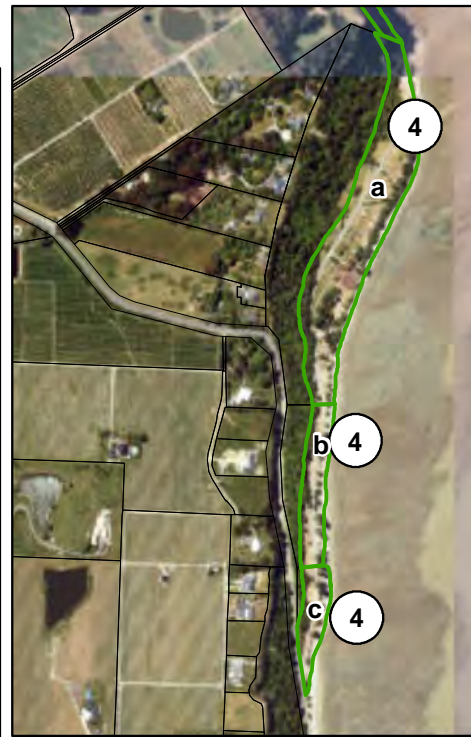

Map 4 - Northern/Central part of Ward (overview map)

See Maps 5-15 for details about reserves shown on this overview map.

Note - Mouteroa/Rabbit Island, Rough Island and Bird Island (partially shown on the eastern part of this map), while located within the Mouteroa-Waimea Ward, are subject to a separate plan. See the Mouteroa/Rabbit Island Reserve Management Plan (2016) for details about reserves located on those three islands.

3 - Kina Esplanade Reserve - (a) Lot 3 DP 13707 (b) Lot 4 DP 6547 (c) Lot 5 DP 6547 (d) Lot 6 DP 6547 (e) Lot 7 DP 6547

4 - Kina Beach Recreation Reserve - Lot 7 DP 564

Map 9 - Kina/Ruby Bay reserves (overview map)

- 1- Tasman Bay Esplanade Reserves - (a) Lot 3 DP 15091 (b) Lot 3 DP 10545
 - 2 - Deck Road Recreation Reserve - Lot 702 DP 531767
 - 3 - Deck Road Walkway (easement)
- See Map 10 for details about the other reserves in this location

Map 11 - Mapua/Ruby Bay reserves (overview map)

See Maps 12-15 for details about reserves shown on this overview map.

Note - Moturoa/Rabbit Island, Rough Island and Bird Island (partially shown in the south-east corner of this map), while located within the Moutere-Waimea Ward, are subject to a separate plan. See the Moturoa/Rabbit Island Reserve Management Plan (2016) for details about reserves located on those three islands.