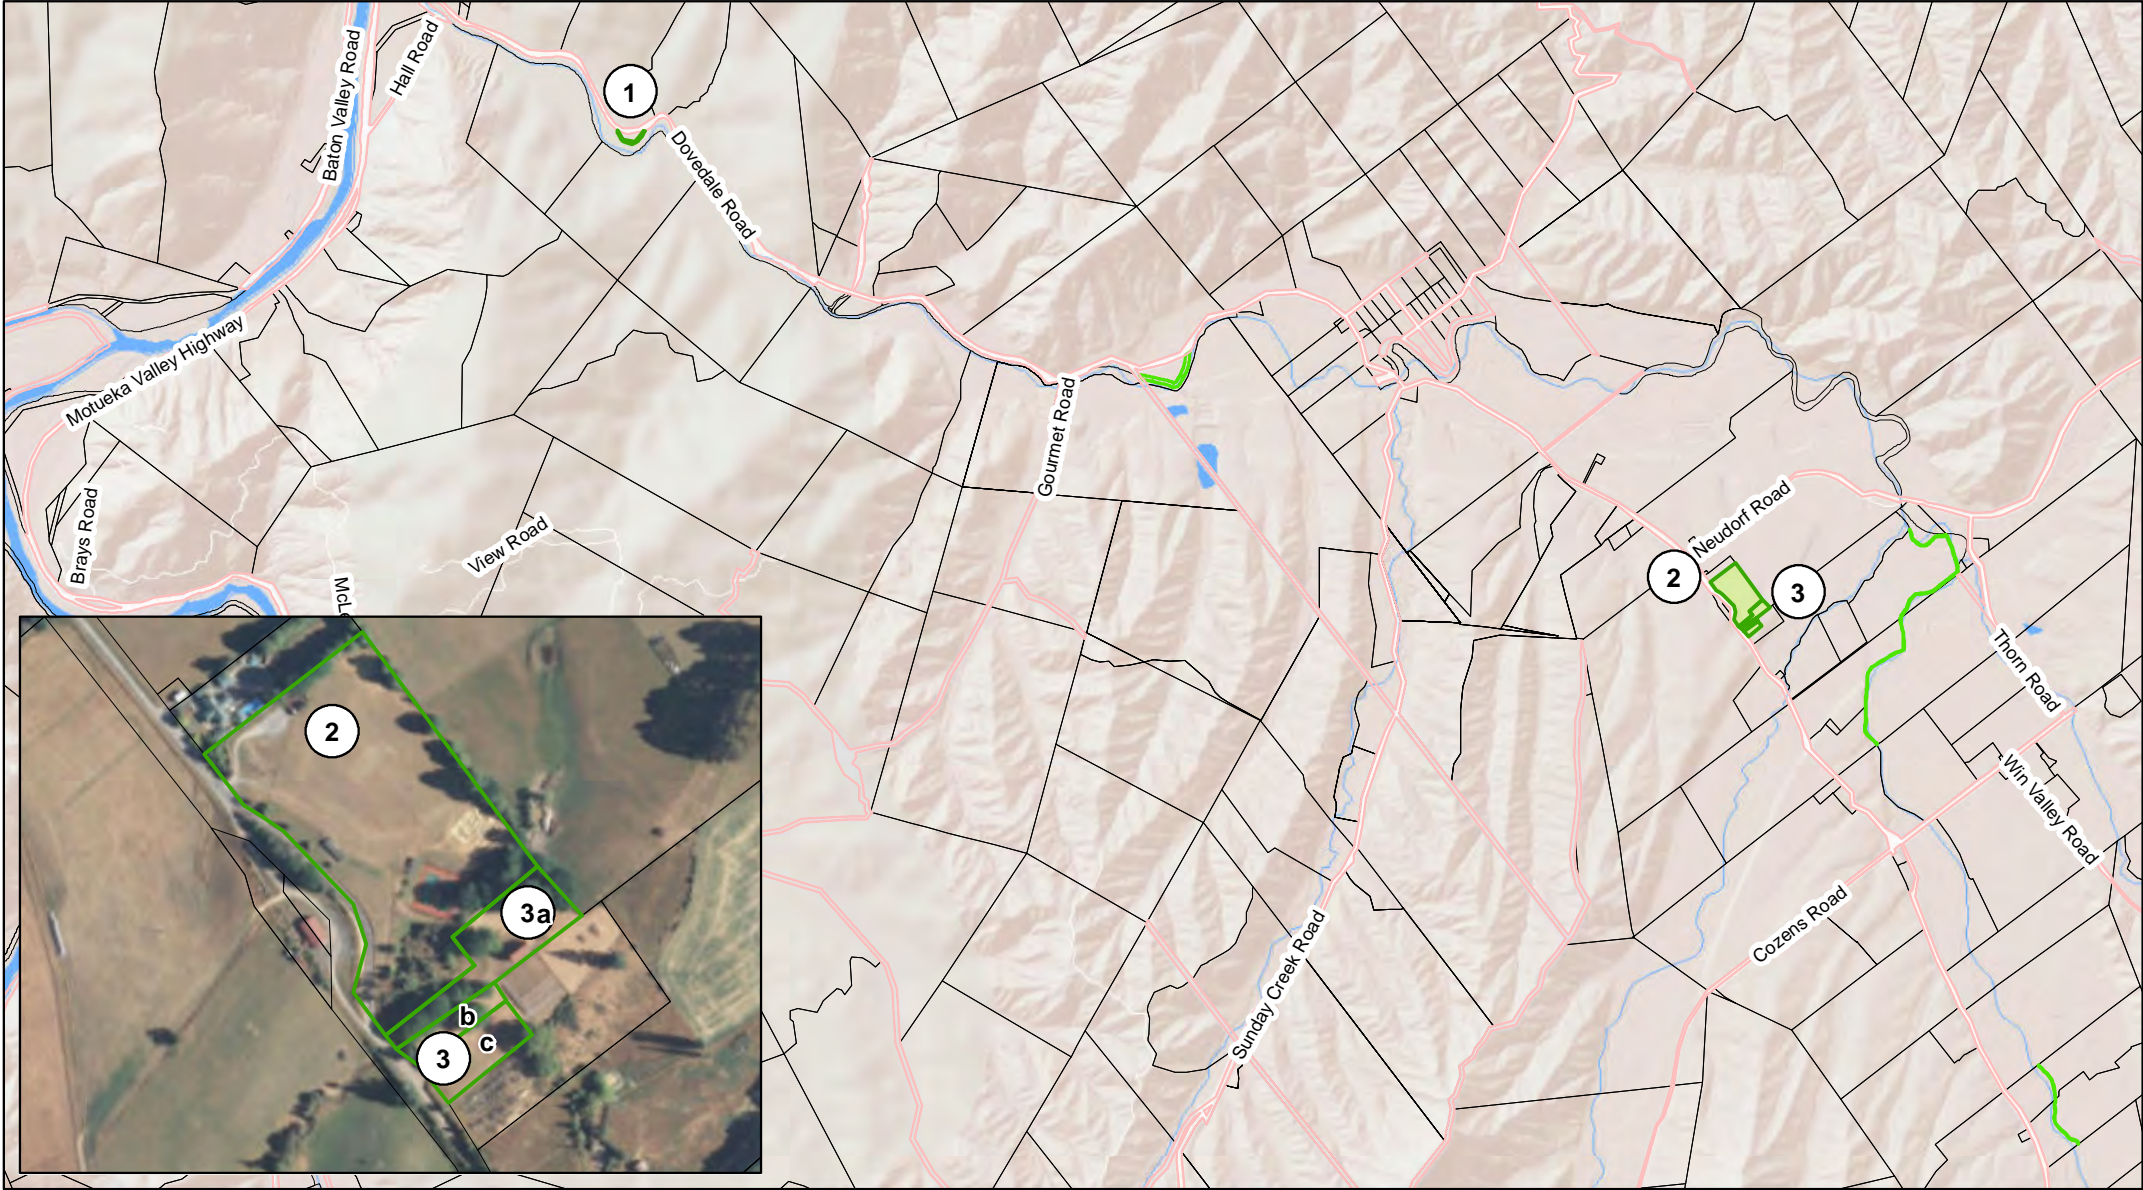

Map 3 - Dovedale reserves

- 1 - Woodstock Esplanade Reserve - Lot 5 DP 13427
- 2 - Dovedale Recreation Reserve - All DP 1181, Pt Sec 72 SQ2 Blk II Wai-iti SD
- 3 - Dovedale Church Land - (a) Pt Sec 72 SQ 2 Blk II Wai-iti SD (b) Lot 1 DP 2000 (c) Lot 2 DP 2000