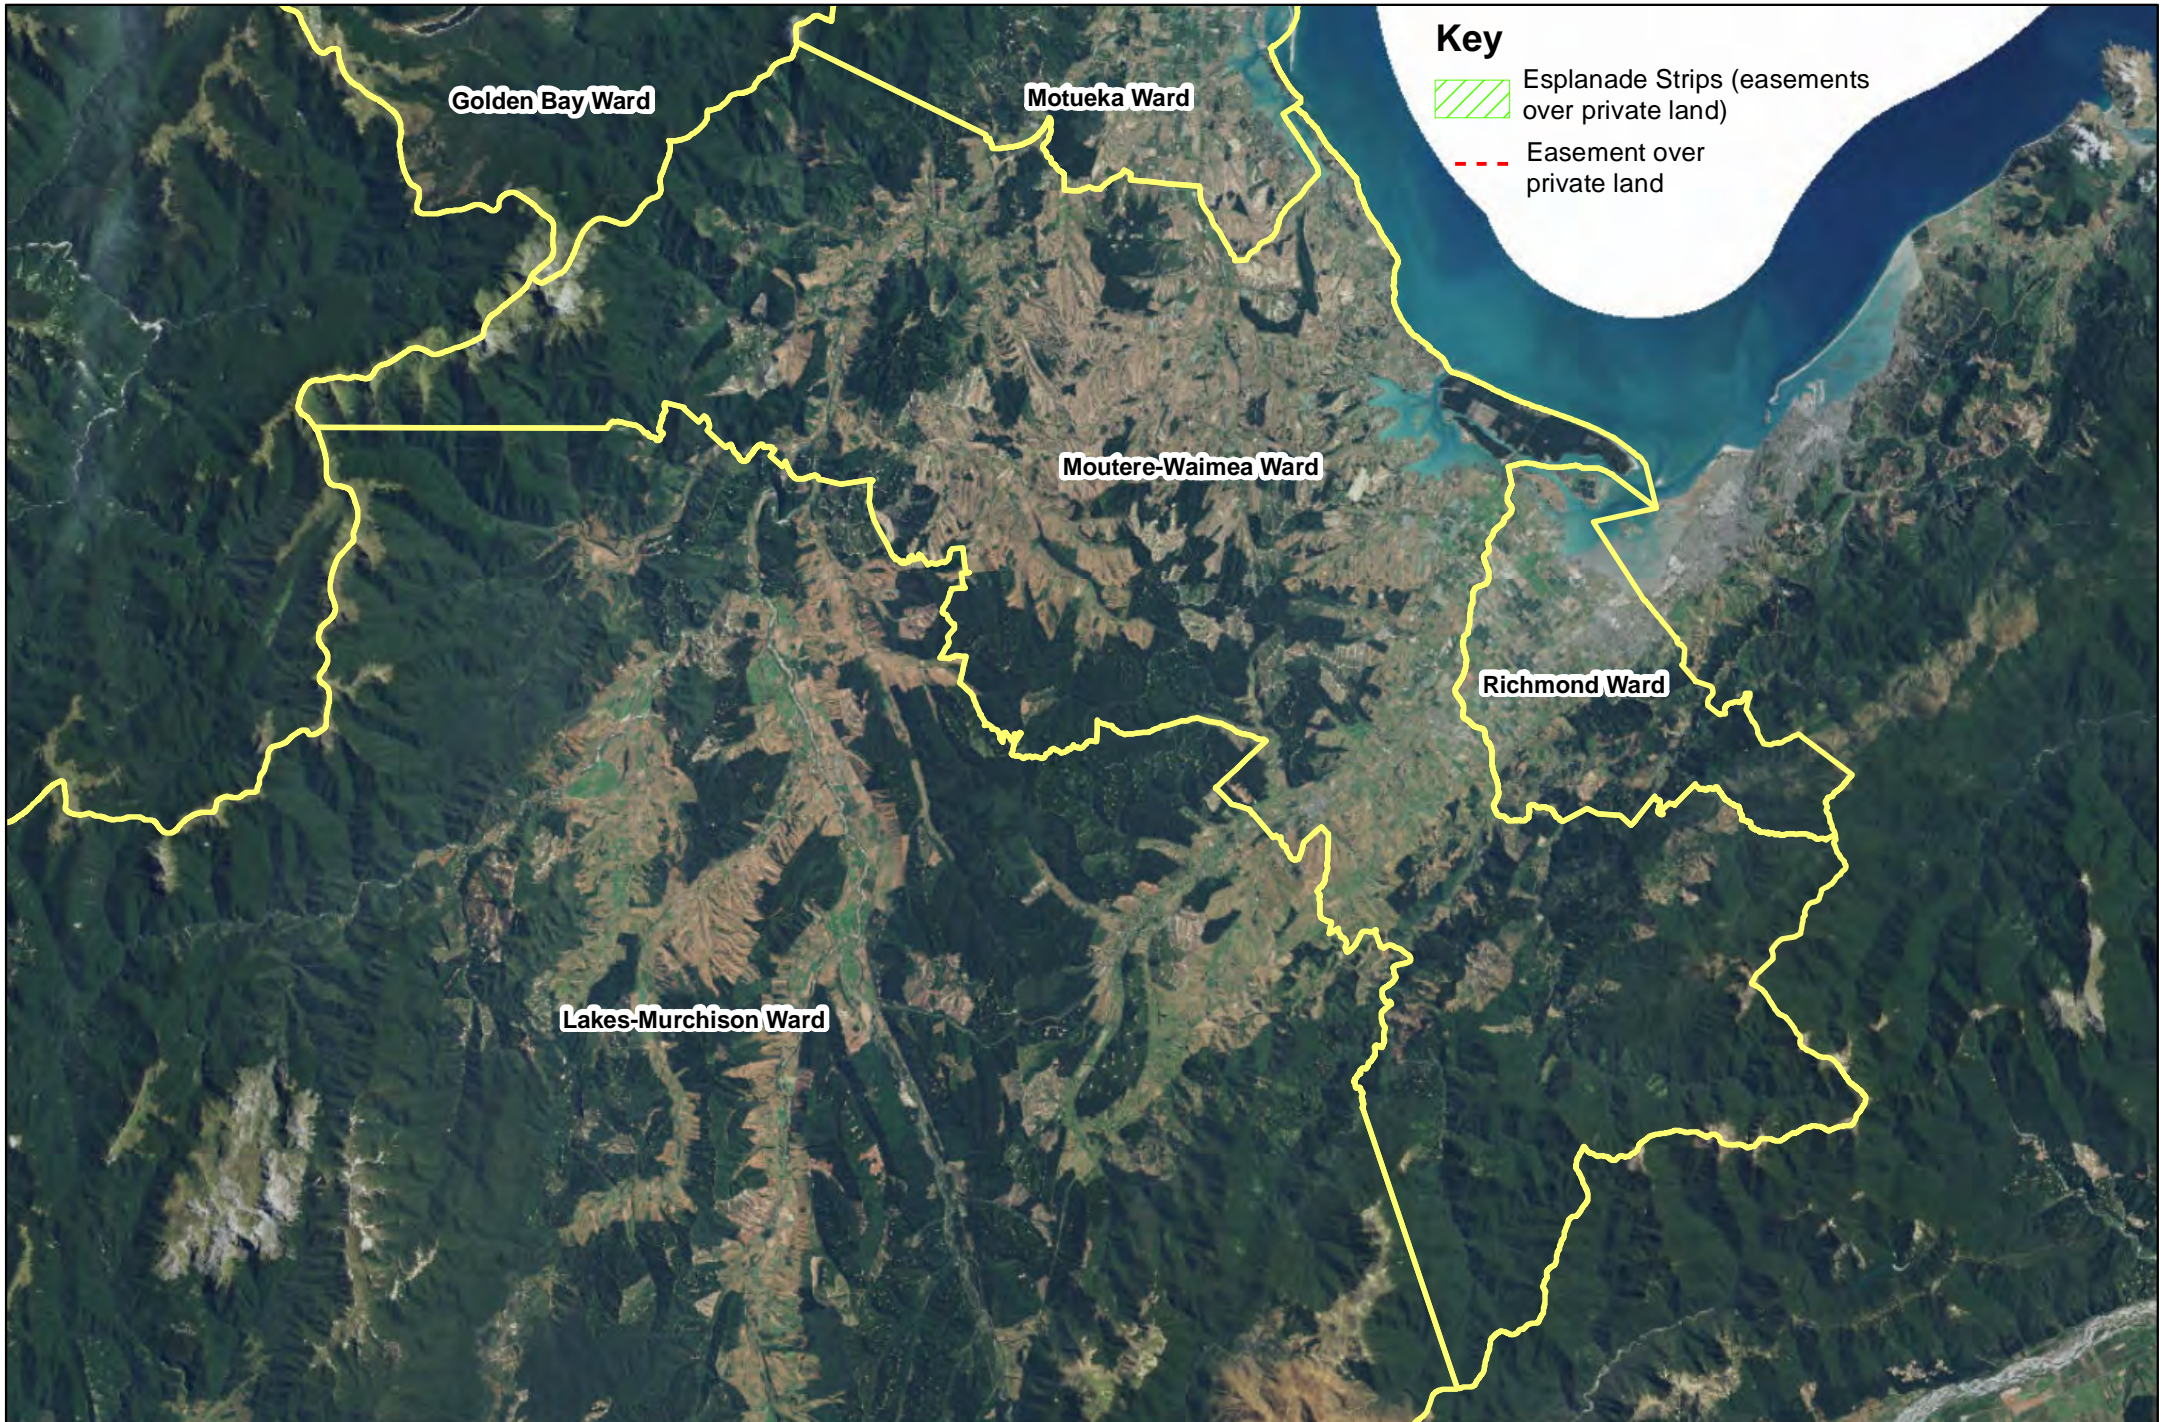

Moutere-Waimea Ward reserves