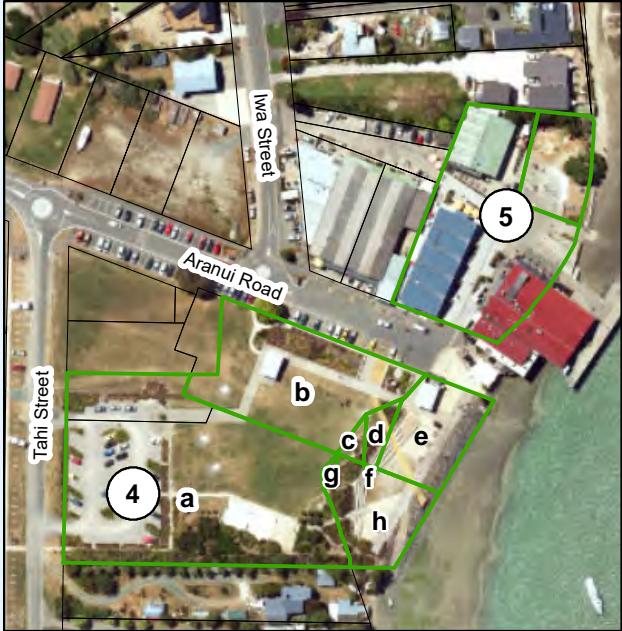

6 - Māpua Playcentre Reserve - Lot 11 DP 9998

7 - Lionel Place to Te Aroha Place Walkway Reserve - Lot 28 DP 320579

8 - Jessie Street Recreation Reserve - Lot 24 DP 16541

9 - Citrus Grove to Langford Drive Walkway Reserve - Lot 13 DP 19637

10 - Moutere Hills RSA Memorial Hall and Library Reserve - Pt Lot 6 DP 657

11 - Toru Street Esplanade Reserve - Lot 3 DP 331815

12 - Māpua Esplanade Reserve - (a) Lot 2 DP 20152 (b) Lot 3 DP 330071

Map 15 - Mapua reserves (d)

1 - Aranui Road to Langford Drive Walkway Reserve - (a) Lot 1 DP 472570 (b) Lot 28 DP 17242 (c) Lot 29 DP 17242 (d) Lot 64 DP 18328

2 - Grossi Point Esplanade Reserve - (a) Lot 15 DP 6482 (b) Lot 11 DP 4524 (c) Lot 11 DP 5006 (d) Lot 9 DP 5006 (e) Lot 10 DP 4524