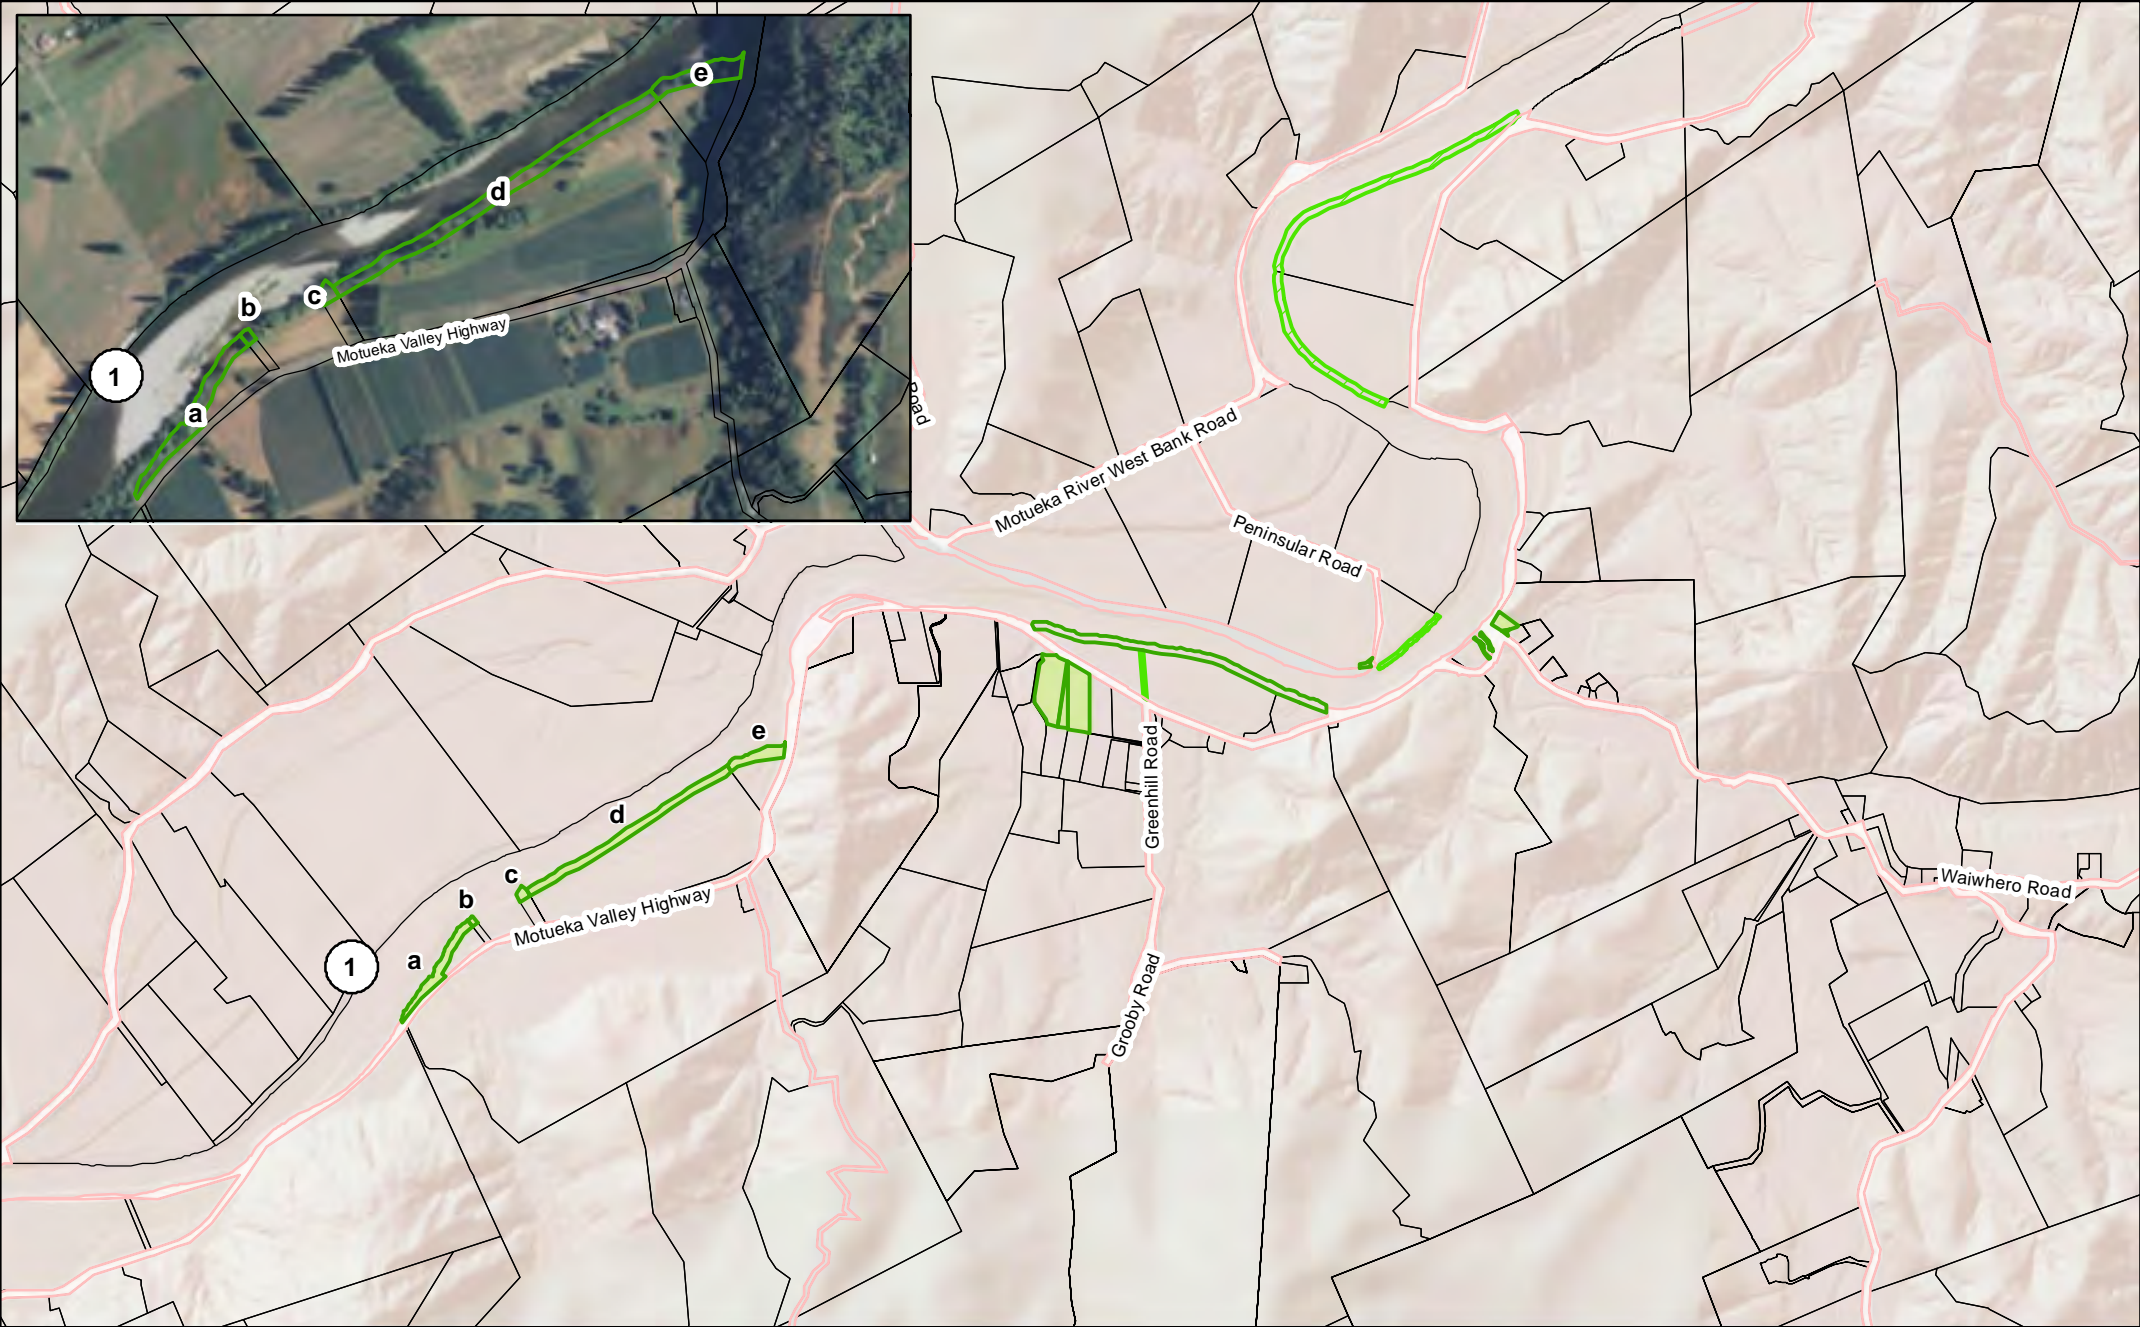

Map 1 - Ngatimoti reserves (a)

1 - Ngatimoti Esplanade Reserve (a) Lot 3 DP 370766 (b) Sec 5 SO 371045 (c) Sec 3 SO 371045 (d) Lot 1 DP 370766 (e) Sec 1 SO 371045

See Map 2 for details about other reserves in this location