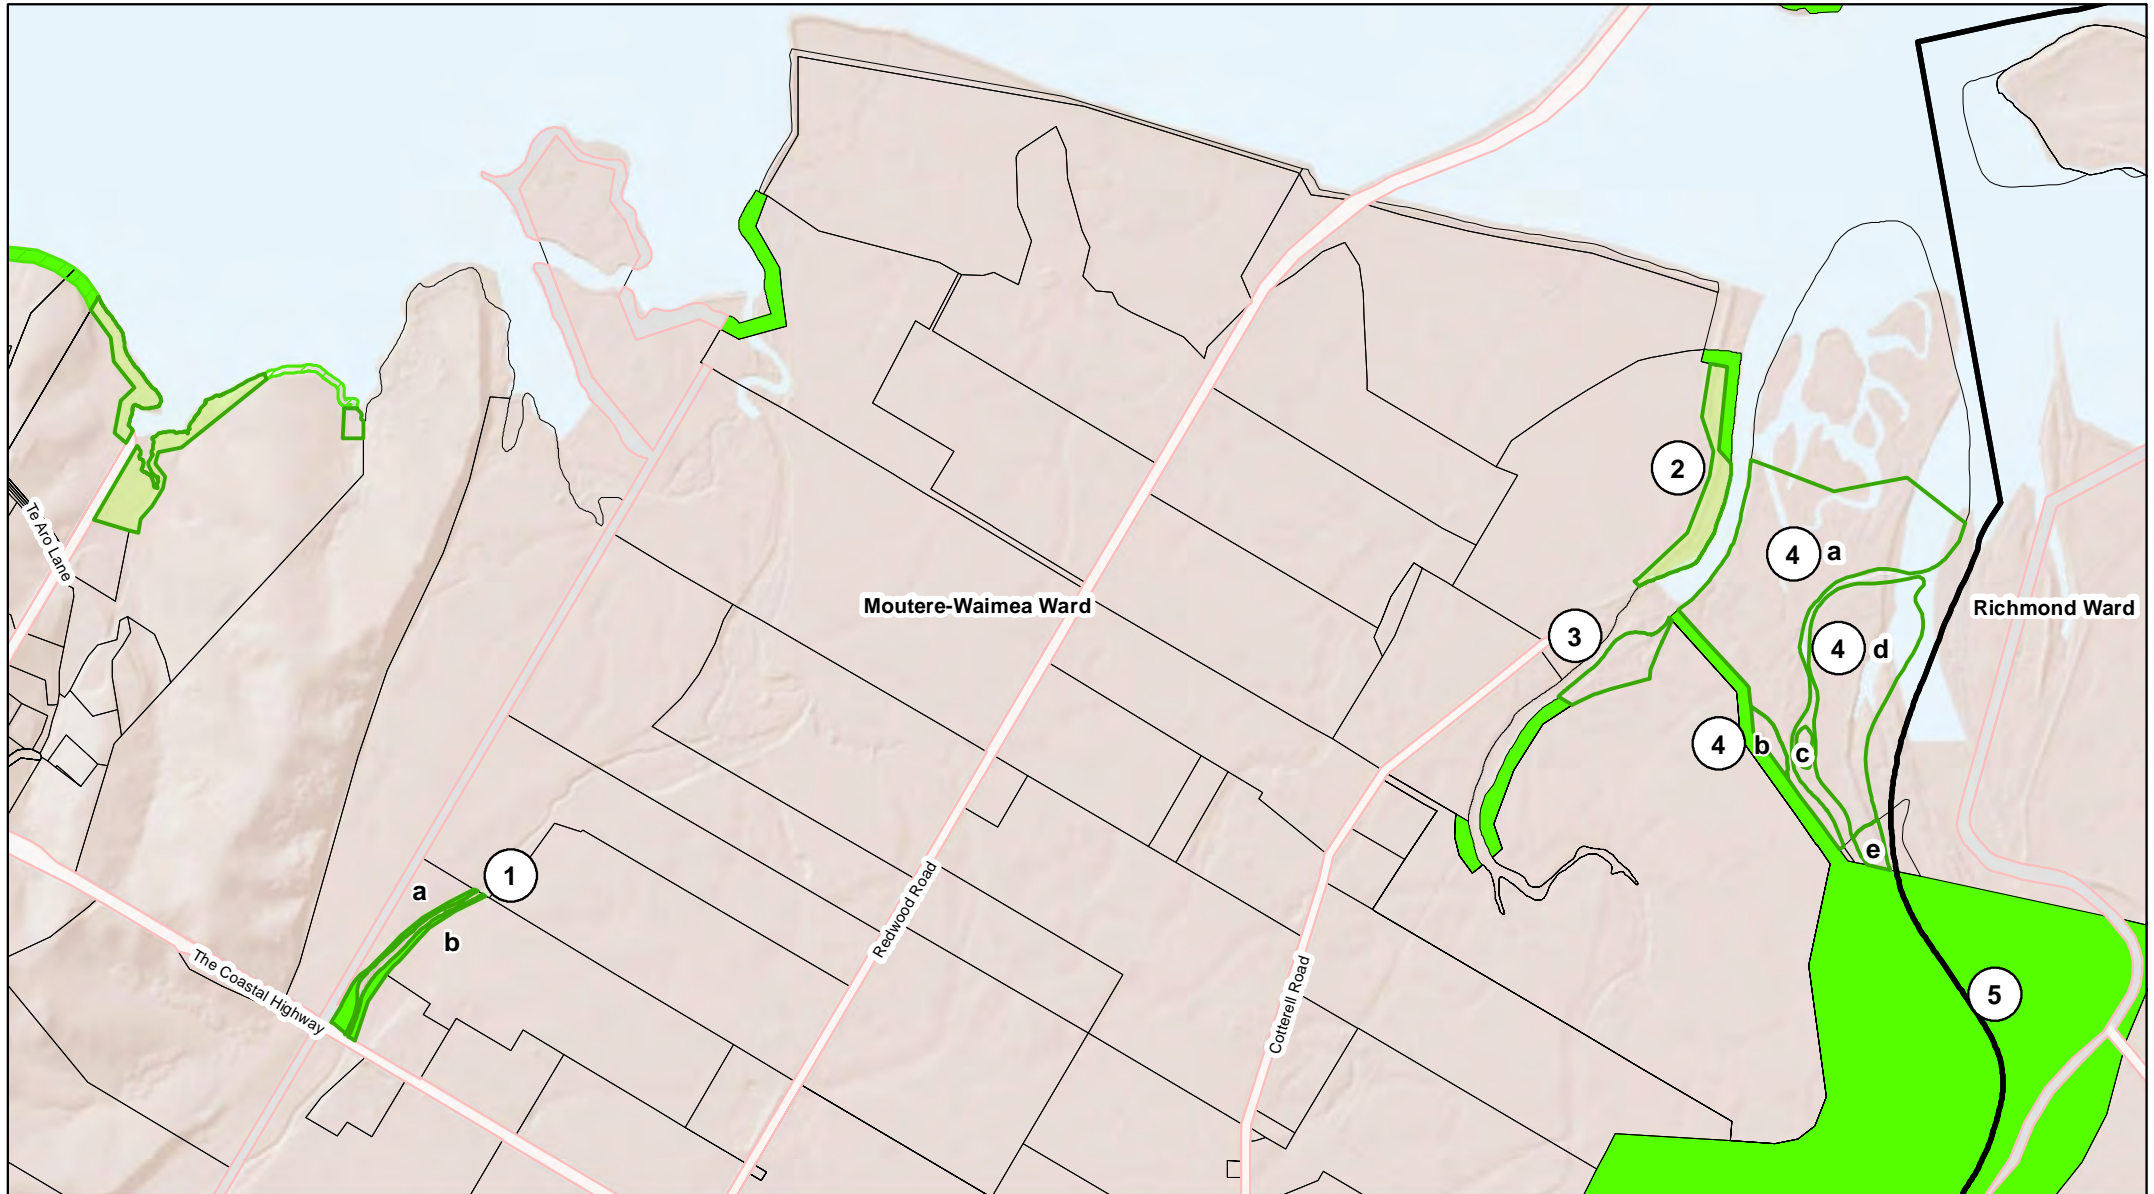

Map 22 - Appleby reserves (a)

1 - O'Connor Creek Esplanade Reserves - (a) Pt Lot 2 DP 16267 (b) Lot 4 DP 16267

2 - Cotterell Road Esplanade Reserve - Lot 9 DP 18160

3 - Pearl Creek Esplanade Reserve - Lot 1 DP 500380

4 - Pearl Creek Reserve - (a) Pt Lot 3 DP 5472 (b) Pt Lot 1 DP 5472 (c) Lot 4 DP 5472 (d) Lot 5 DP 5472 (e) Pt Lot 2 DP 5472

5 - Waimea River Park (not a reserve)

See Map 21 for details about other reserves shown on this map.