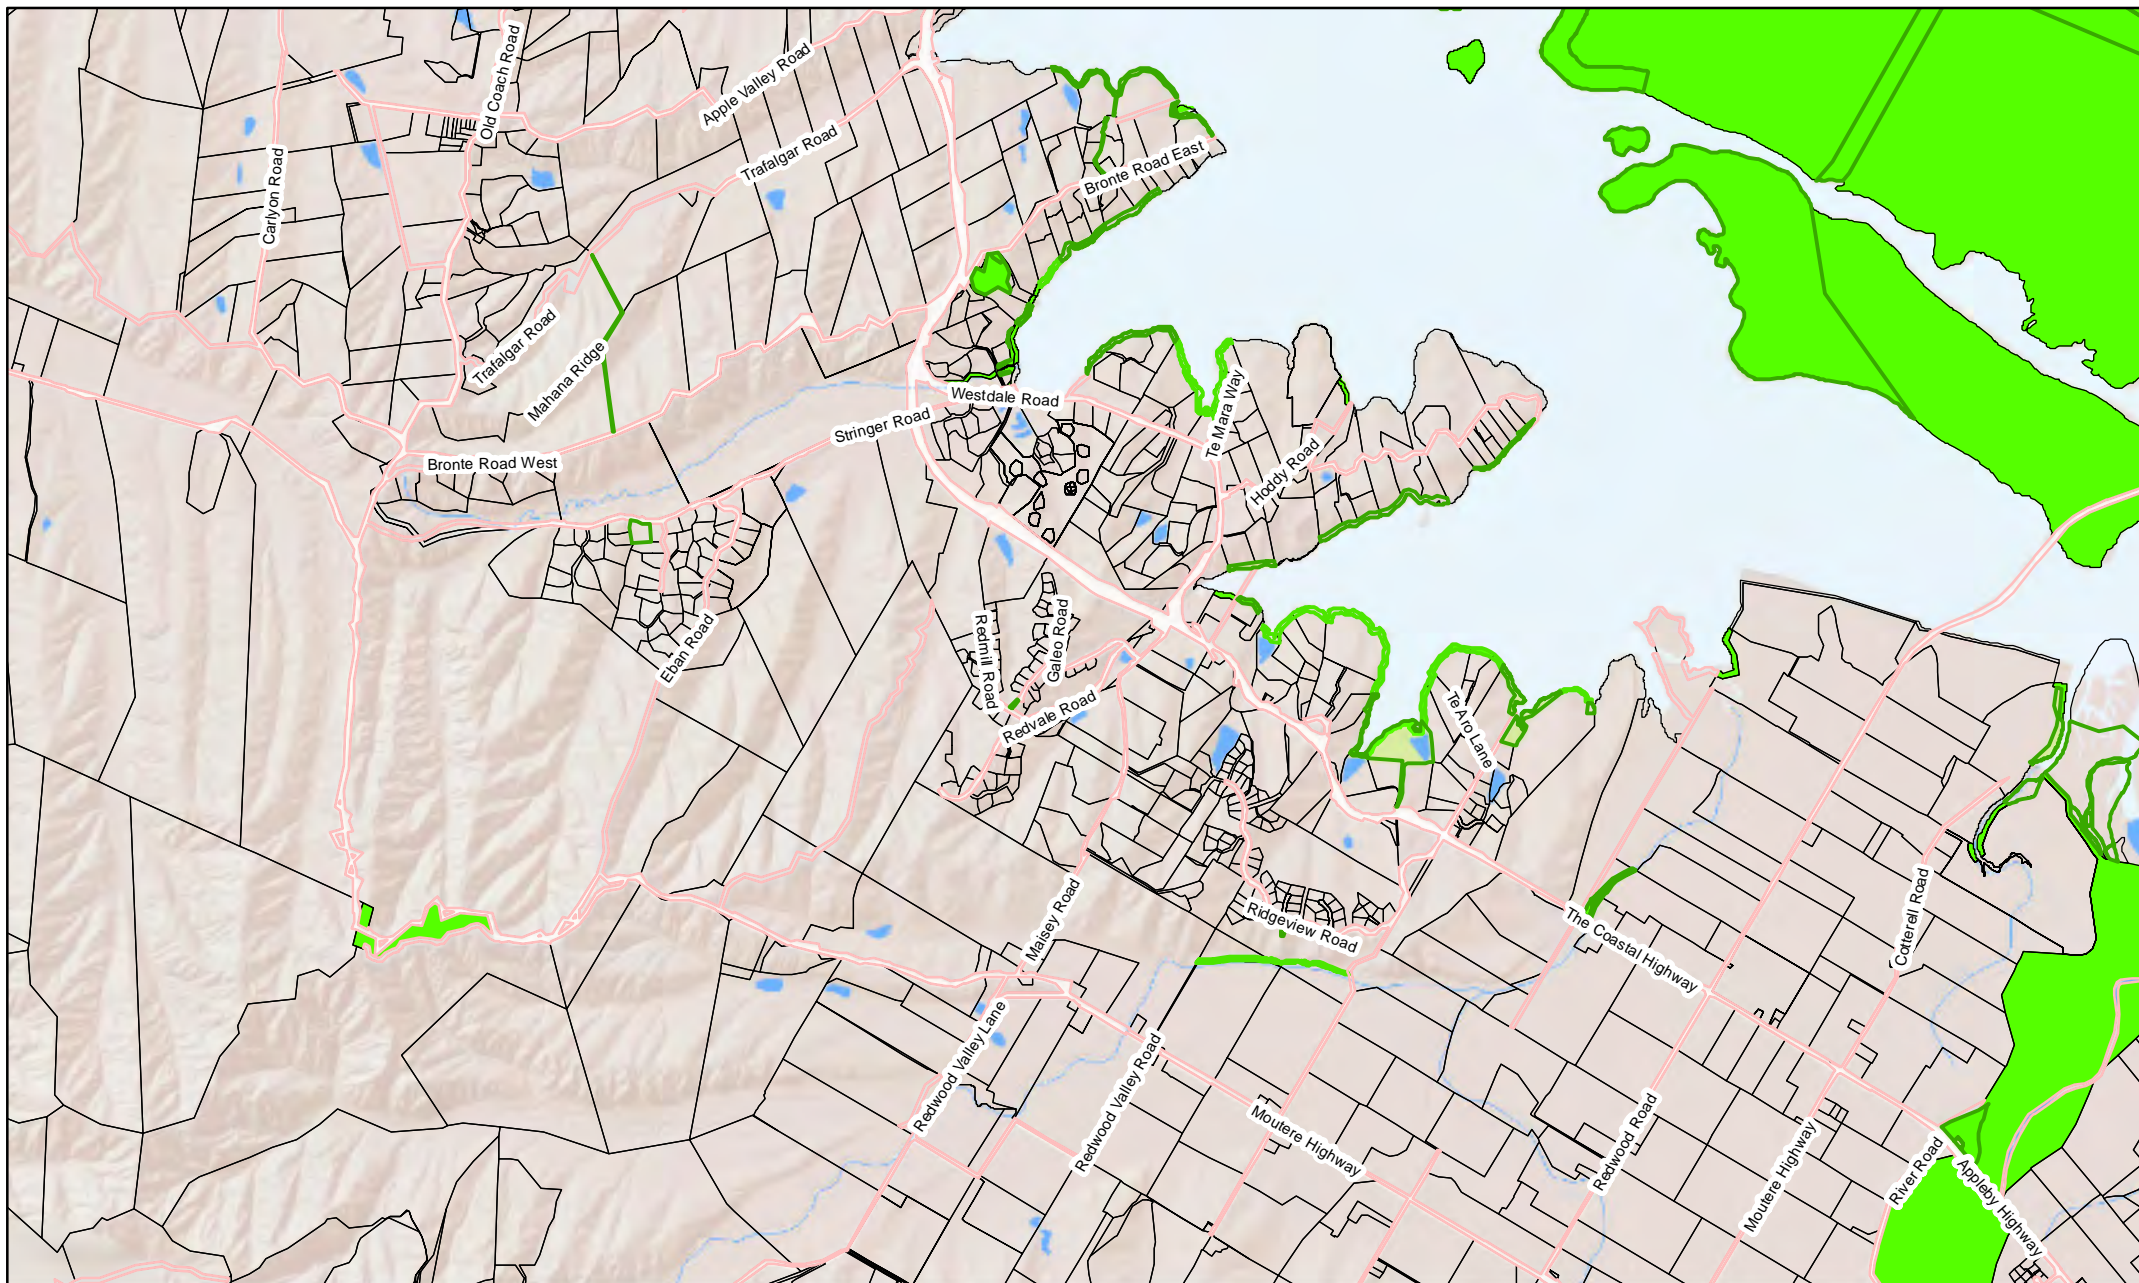

Map 17 - Waimea Inlet reserves (overview map)

See Maps 18-22 for details about reserves shown on this overview map.

Note - Moturoa/Rabbit Island, Rough Island and Bird Island (partially shown on the north east corner of this map), while located within the Moutere-Waimea Ward, are subject to a separate plan. See the Moturoa/Rabbit Island Reserve Management Plan (2016) for details about reserves located on those three islands.