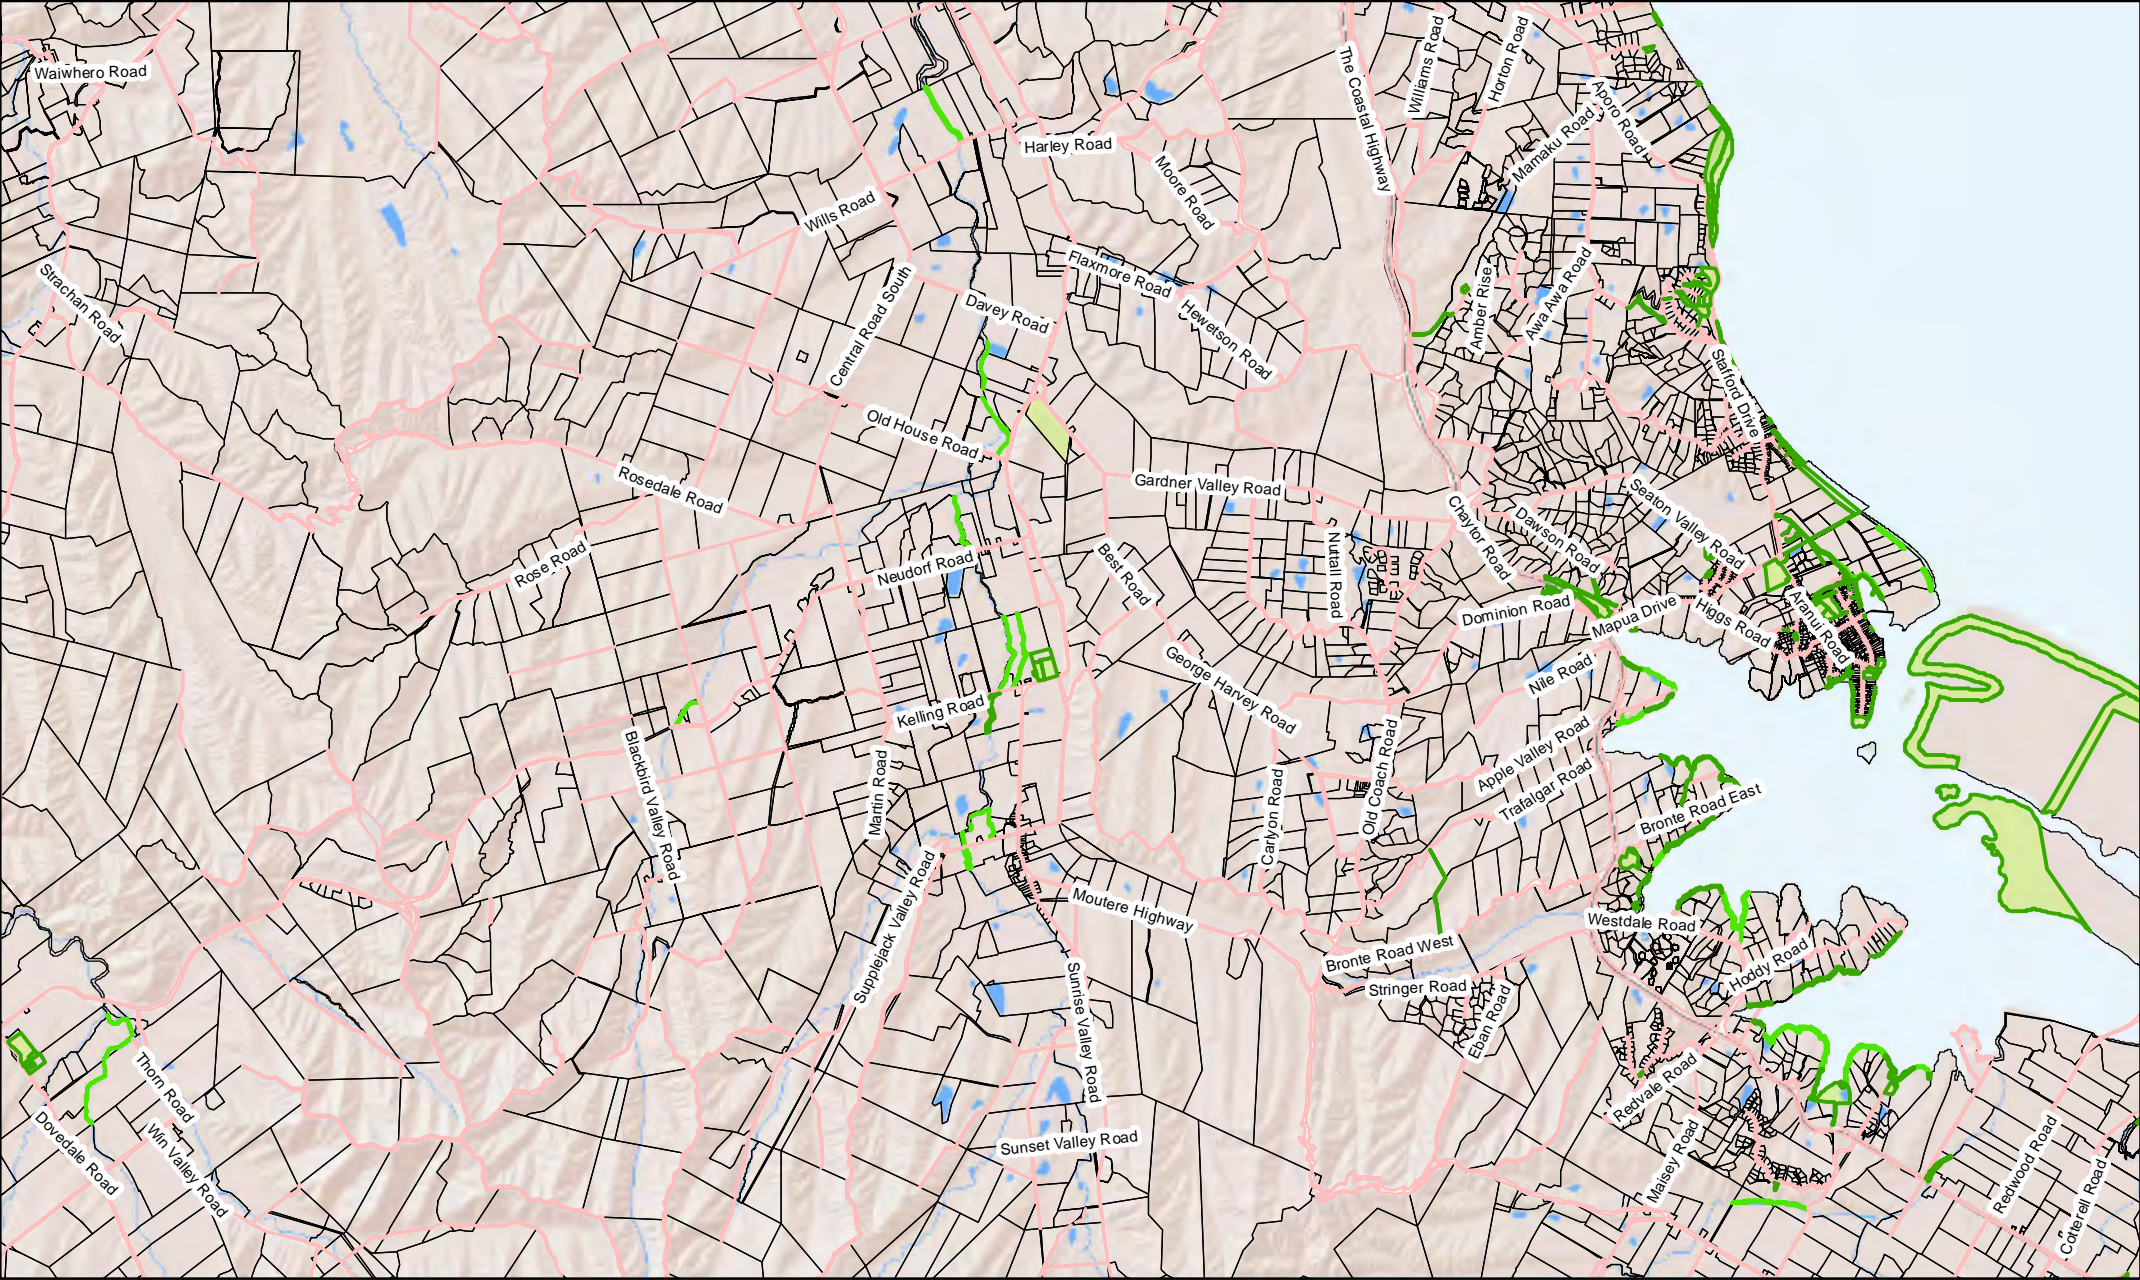

Map 4 - Northern/Central part of Ward (overview map)

See Maps 5-15 for details about reserves shown on this overview map.

Note - Mouteroa/Rabbit Island, Rough Island and Bird Island (partially shown on the eastern part of this map), while located within the Mouteroa-Waimea Ward, are subject to a separate plan. See the Mouteroa/Rabbit Island Reserve Management Plan (2016) for details about reserves located on those three islands.