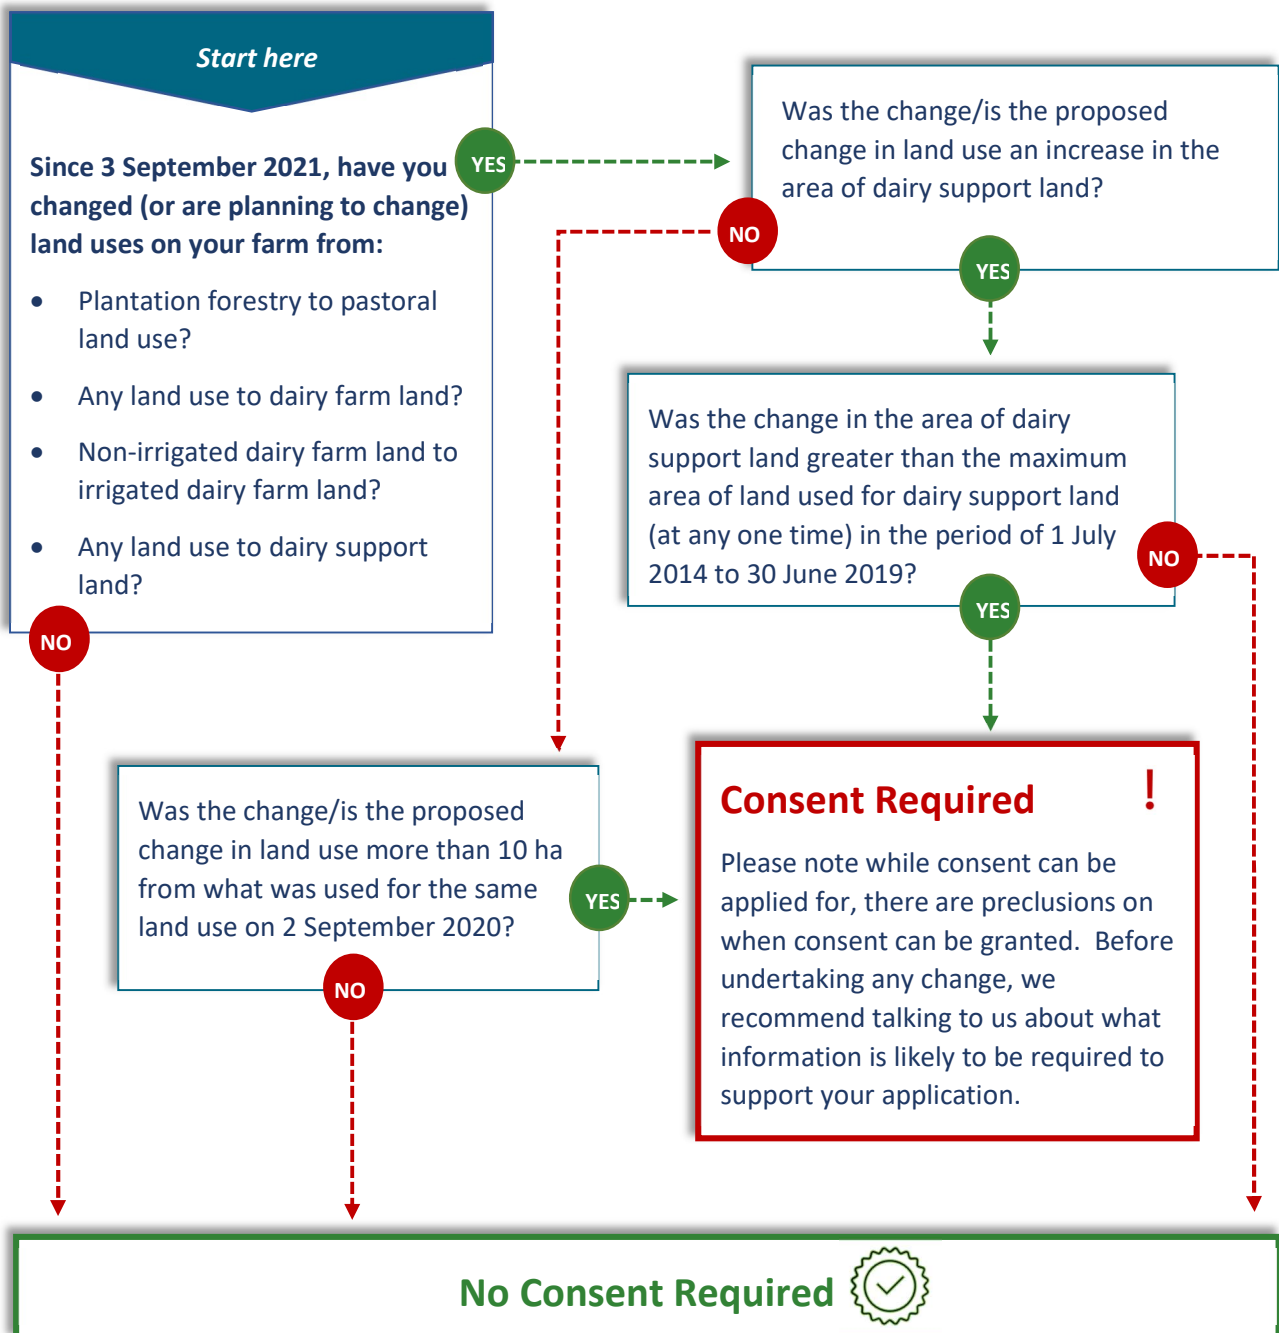

Agricultural Intensification

For further information see our website <http://www.tasman.govt.nz/my-region/tasman-rural-hub/>

You can email us on ruralinfo@tasman.govt.nz or Phone us on 03 543 8400

Disclaimer