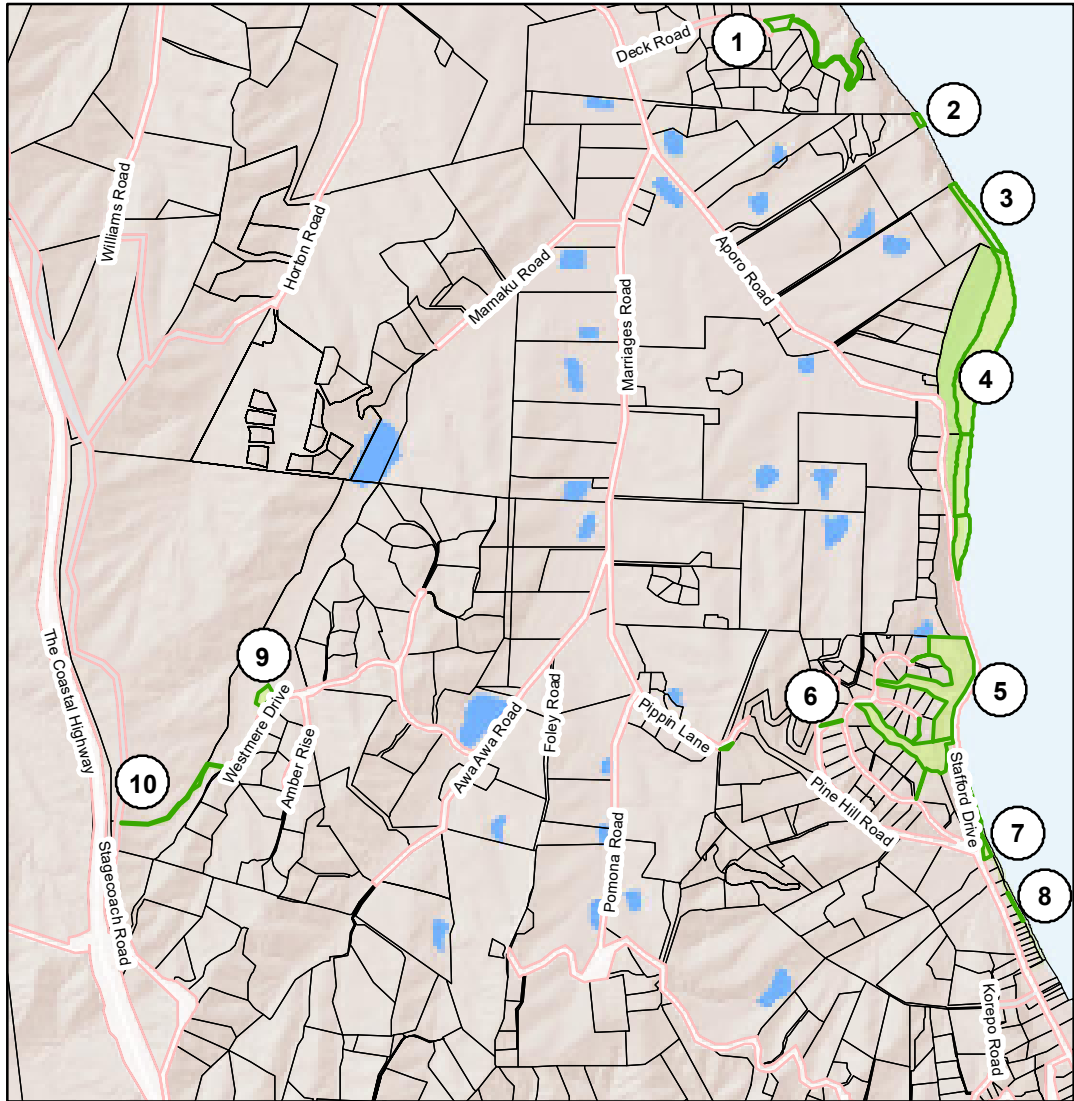

Map 10 - Ruby Bay reserves

- 1 - Deck Road Reserve - Lot 702 DP 531767
- 2 - Aporo Road Esplanade Reserve - Lot 8 DP 439005
- 3 - Moutere Bluff Esplanade Reserve - Lot 2 DP 11134
- 4 - McKee Memorial Recreation Reserve (a), (b) & (c) Pt Sec 134 Moutere Hills Dist
- 5 - Pine Hill Heights Reserve - (a) Lot 24 DP 15280 (b) Lot 29 DP 13646
- 6 - Pine Hill Heights Walkways - (a) Lot 5 DP 16139 (b) Lot 25 DP 15280 (c) Lot 27 DP 13646
- 7 - Pine Hill Recreation Reserve - (a) Sec 129 Moutere Hills Dist (b) Pt Lot 13 DP 4955
- 8 - Ruby Bay Esplanade Reserve - (a) Lot 14 DP 4955 (b) Lot 2 DP 7091
- 9 - Wesmere Drive Reserve - Lot 45 DP 497879
- 10 - Stagecoach Walkway (easement)