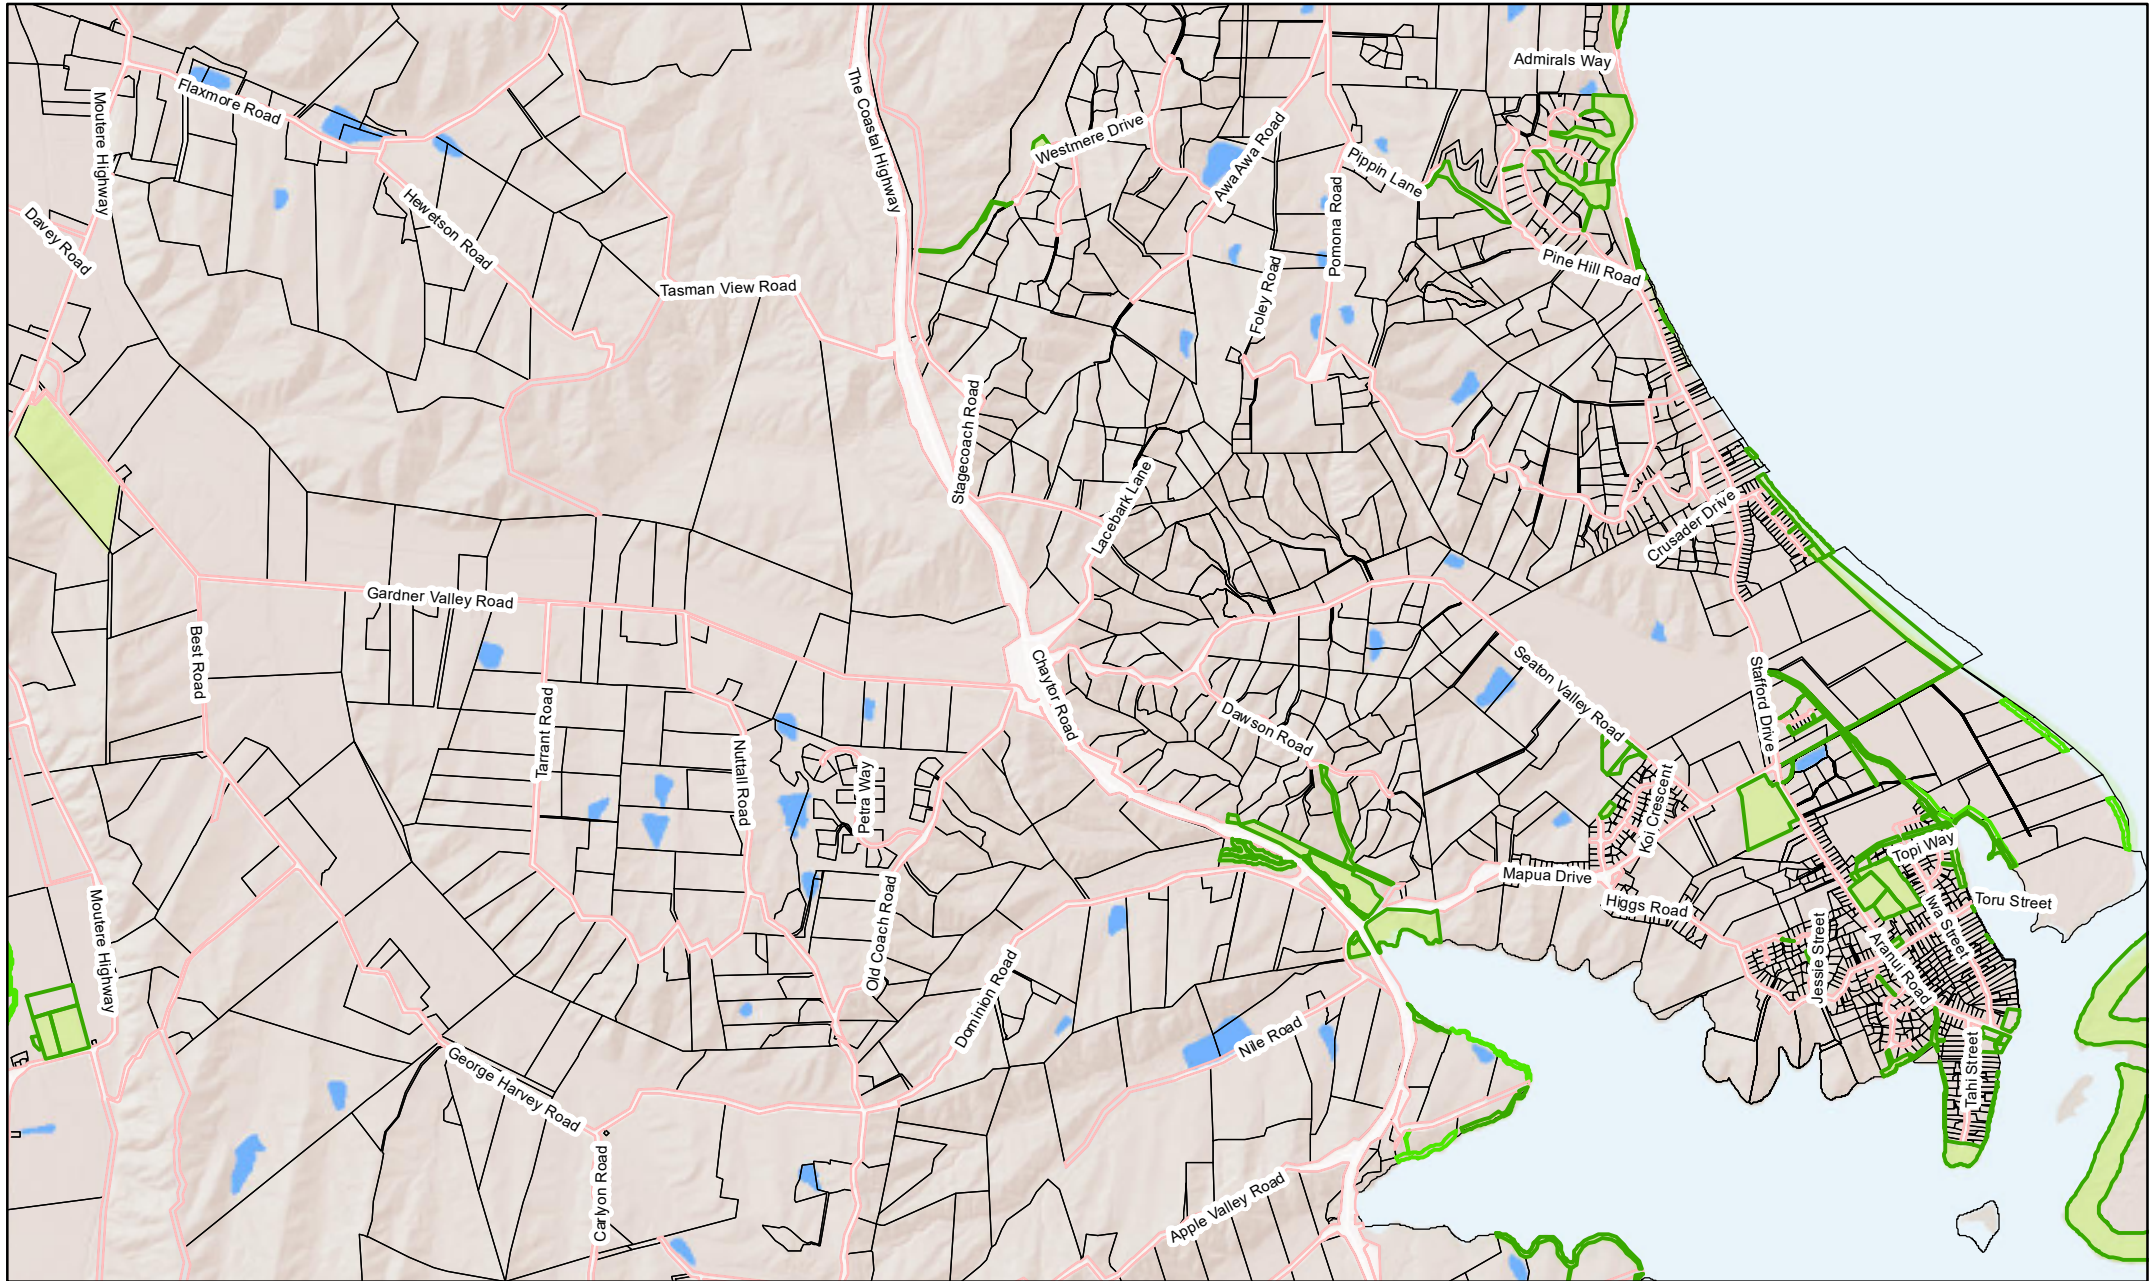

Map 11 - Mapua/Ruby Bay reserves (overview map)

See Maps 12-15 for details about reserves shown on this overview map.

Note - Moturoa/Rabbit Island, Rough Island and Bird Island (partially shown in the south-east corner of this map), while located within the Moutere-Waimea Ward, are subject to a separate plan. See the Moturoa/Rabbit Island Reserve Management Plan (2016) for details about reserves located on those three islands.