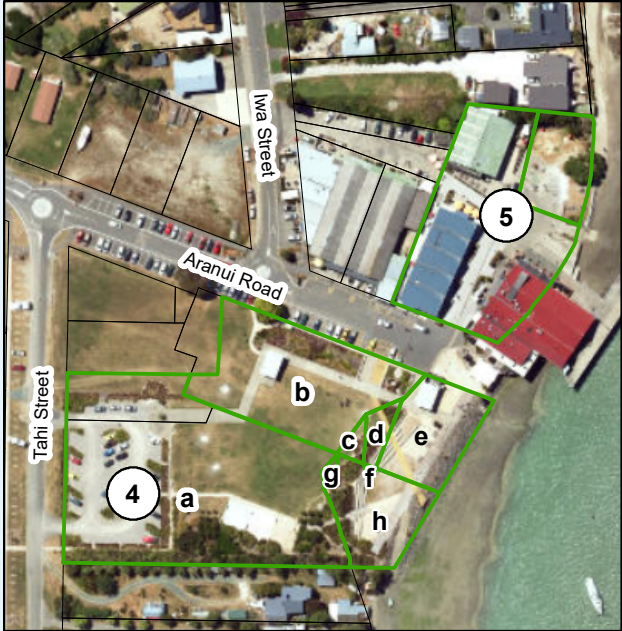

Map 15 - Mapua reserves (d)

1 - Aranui Road to Langford Drive Walkway Reserve - (a) Lot 1 DP 472570 (b) Lot 28 DP 17242 (c) Lot 29 DP 17242 (d) Lot 64 DP 18328

2 - Grossi Point Esplanade Reserve - (a) Lot 15 DP 6482 (b) Lot 11 DP 4524 (c) Lot 11 DP 5006 (d) Lot 9 DP 5006 (e) Lot 10 DP 4524

(f) Lot 4 DP 7570 (g) Lot 4 DP 491680

3 - Grossi Point Recreation Reserve - Pt Lot 2 DP 417

4 - Māpua Waterfront Park - (a) Lot 2 DP 11106 (b) Lot 6 DP 11502 (c) Lot 5 DP 11502 (d) Lot 7 DP 11502 (e) Lot 1 DP 11502 (f) Lot 3 DP 11502

(g) Lot 4 DP 11502 (h) Lot 2 DP 11502

5 - Ngāio Park - Pt Sec 2 Moutere Hills District

6 - Tahiti Esplanade - (a) Lot 1 DP 14311 (b) Sec 13 SO 496194 (c) Sec 14 SO 496194 (d) Sec 15 SO 496194 (e) Sec 16 SO 496194