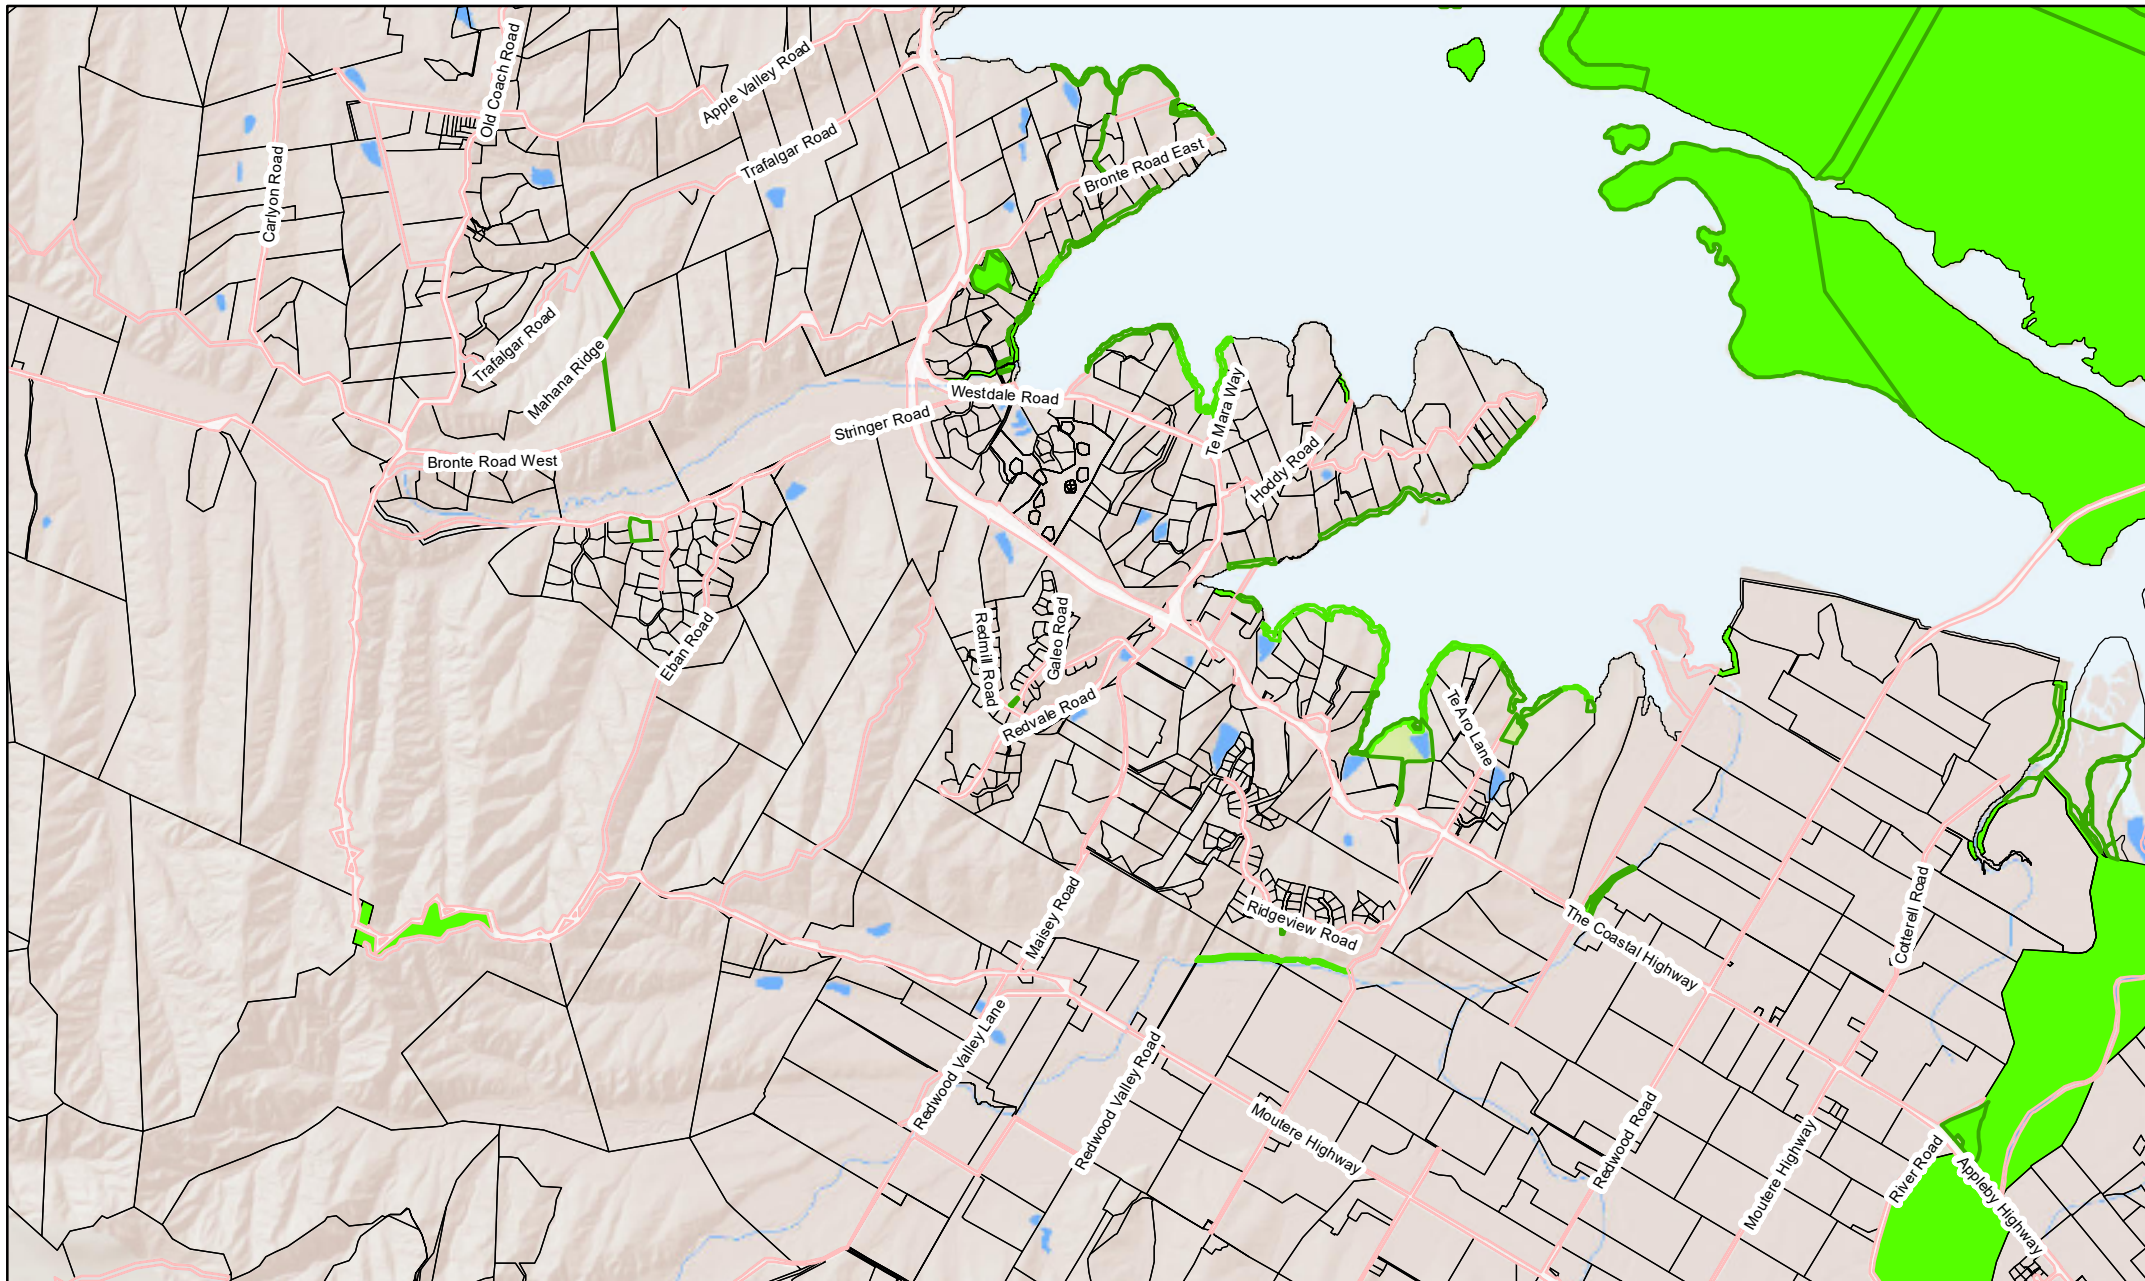

## Map 17 - Waimea Inlet reserves (overview map)

See Maps 18-22 for details about reserves shown on this overview map.

Note - Moturoa/Rabbit Island, Rough Island and Bird Island (partially shown on the north east corner of this map), while located within the Moutere-Waimea Ward, are subject to a separate plan. See the Moturoa/Rabbit Island Reserve Management Plan (2016) for details about reserves located on those three islands.