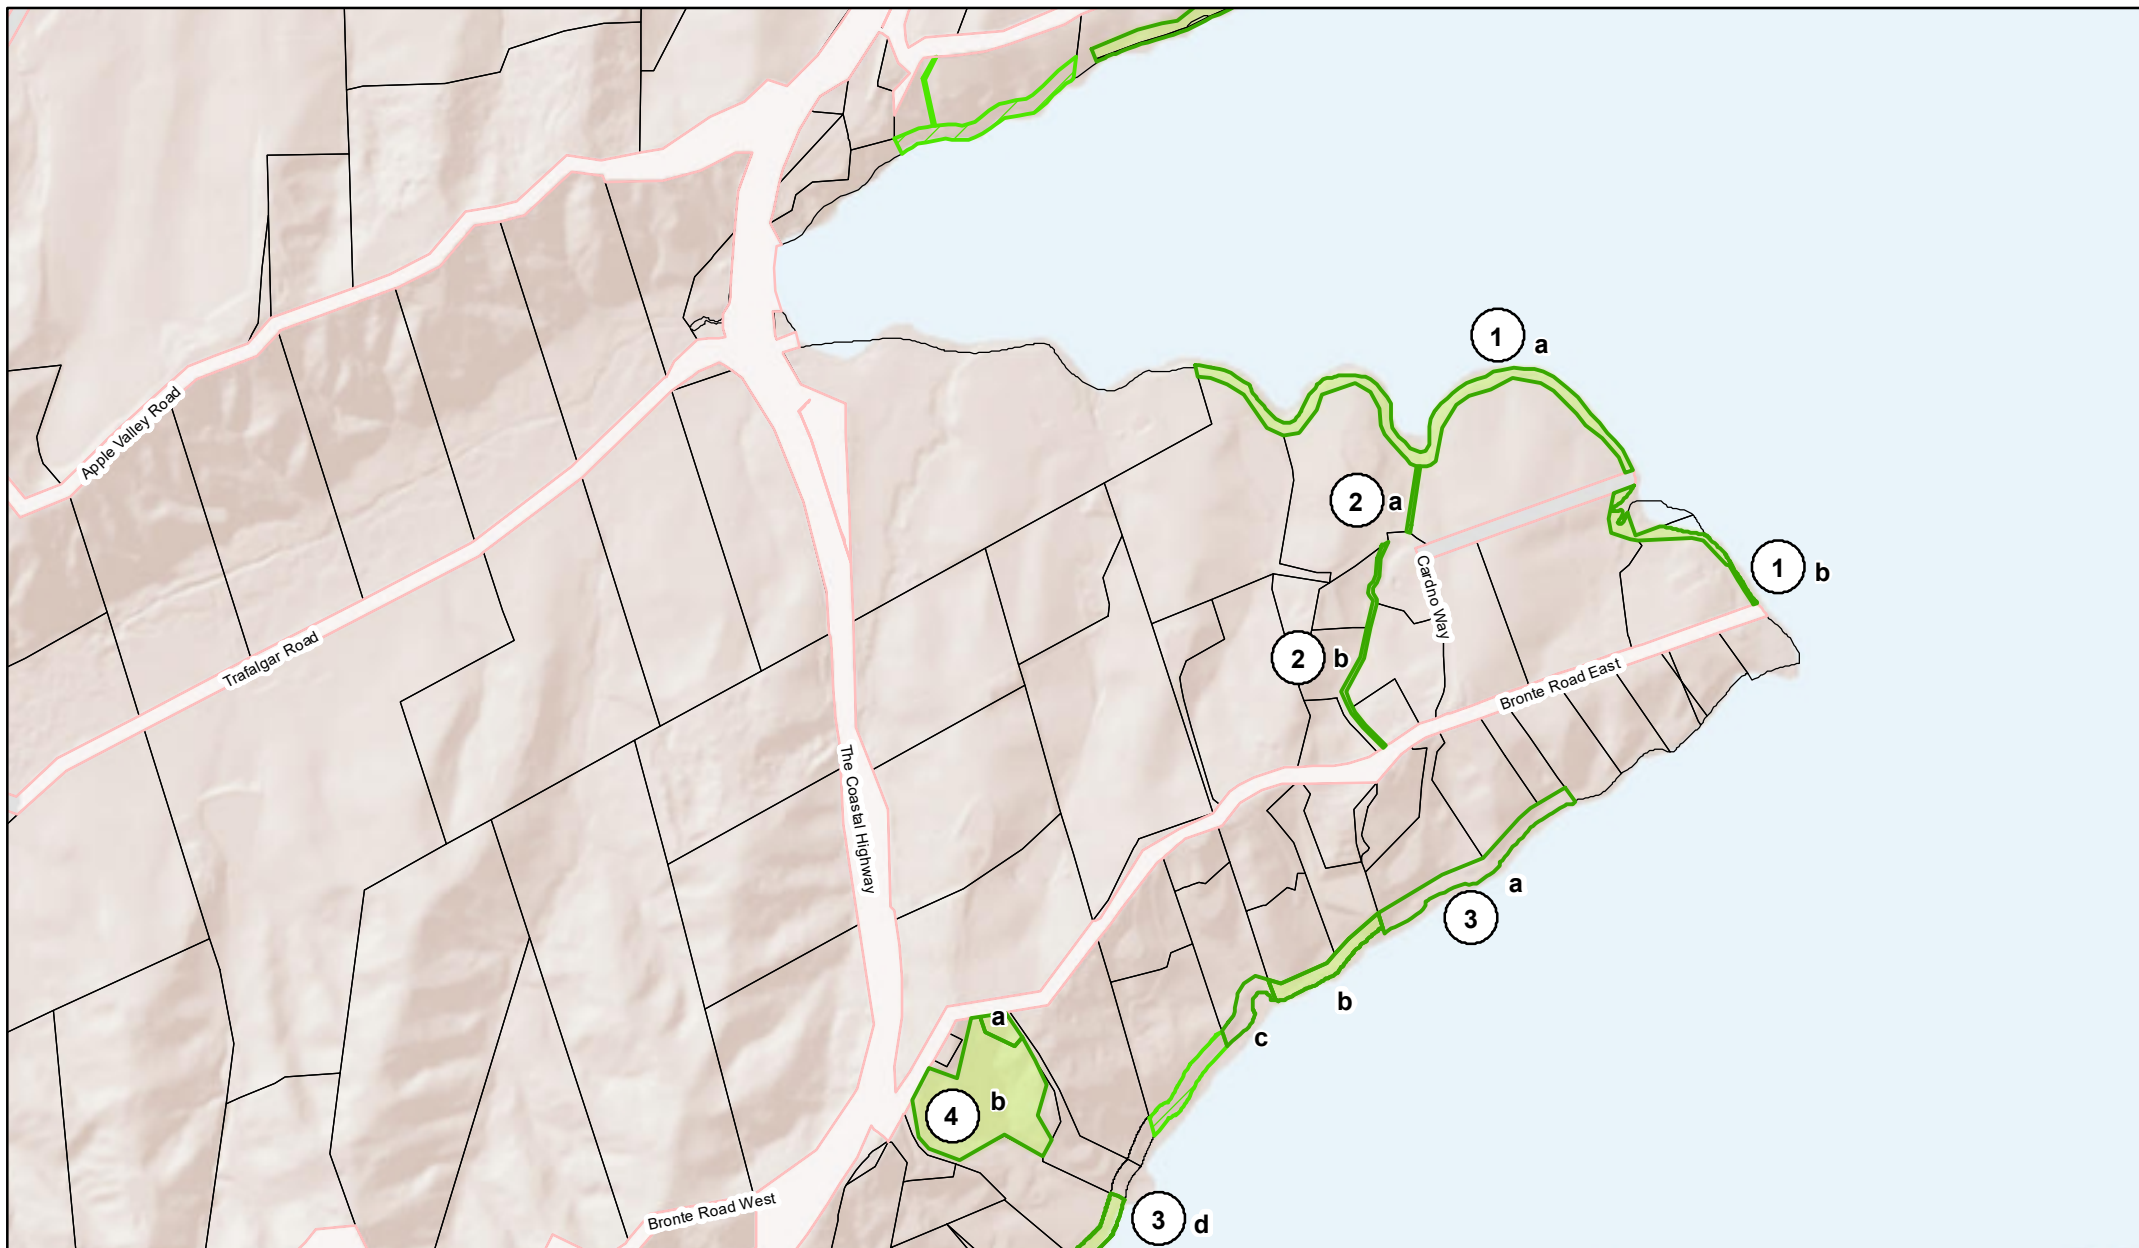

Map 18 - Bronte Road East reserves

1 - Bronte Road Esplanade Reserve - (a) Lot 7 DP 431683 (b) Lot 4 DP 485078

2 - Bronte Road Walkway - (a) Lot 8 DP 431683 (b) Lot 8 DP 431757

3 - Bronte Road East Esplanade Reserve - (a) Lot 4 DP 30419 (b) Lot 4 DP 14727 (c) Lot 3 DP 464313 (d) Lot 5 DP 5201

4 - McIndoe Reserve - (a) Lot 1 DP 17353 (b) Pt Lot 1 DP 14160