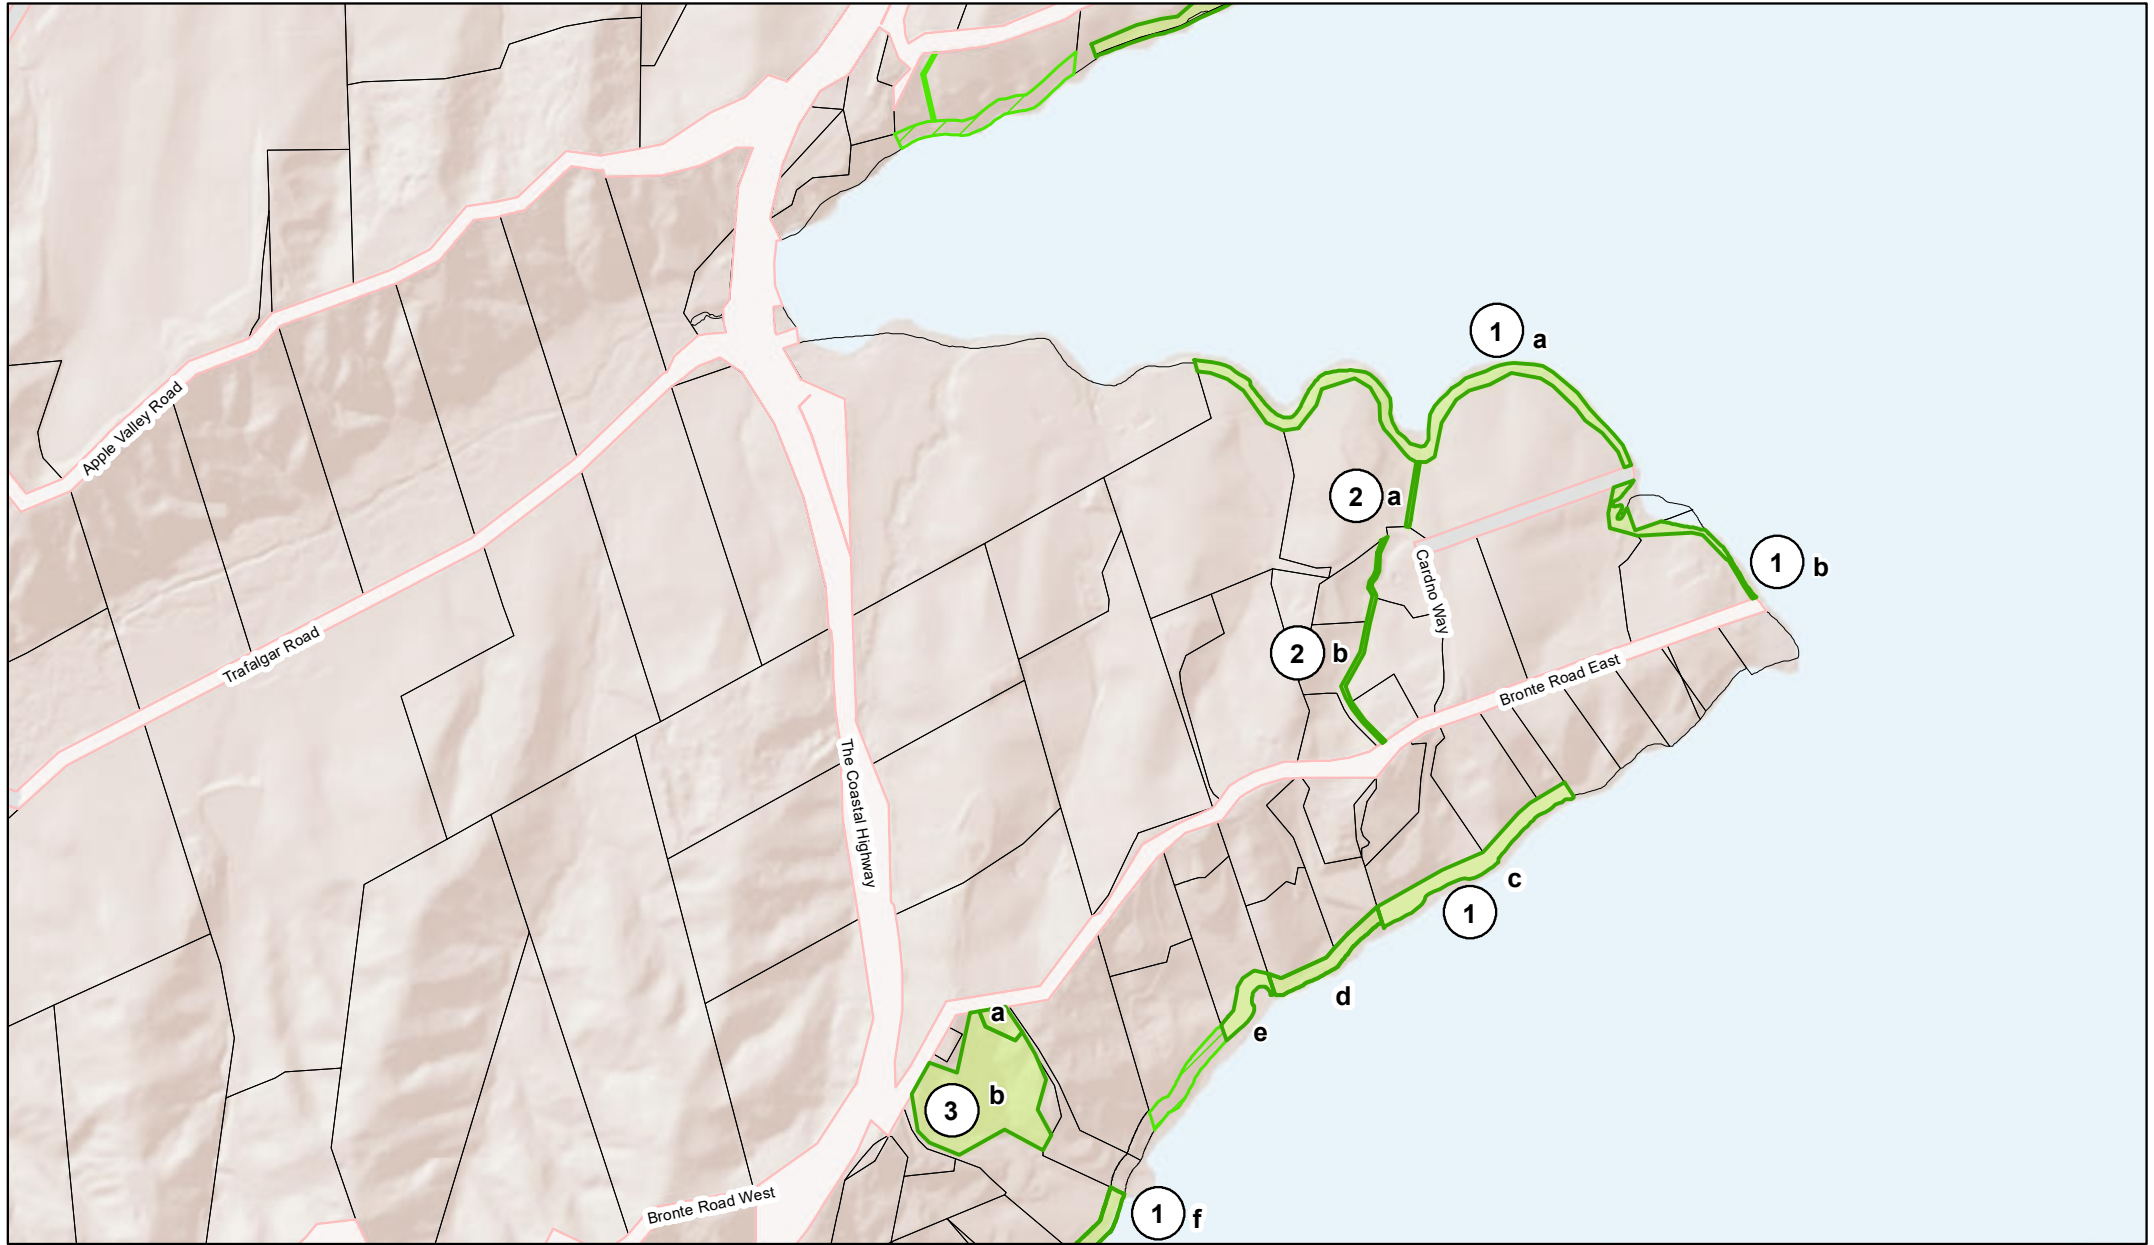

Map 18 - Bronte Road East reserves

- 1 - Bronte Road East Esplanade Reserves - (a) Lot 7 DP 431683 (b) Lot 4 DP 485078 (c) Lot 4 DP 30419 (d) Lot 4 DP 14727 (e) Lot 3 DP 464313 (f) Lot 5 DP 5201
- 2 - Bronte Road East Walkway Reserve - (a) Lot 8 DP 431683 (b) Lot 8 DP 431757
- 3 - McIndoe Scenic Reserve - (a) Lot 1 DP 17353 (b) Pt Lot 1 DP 14160