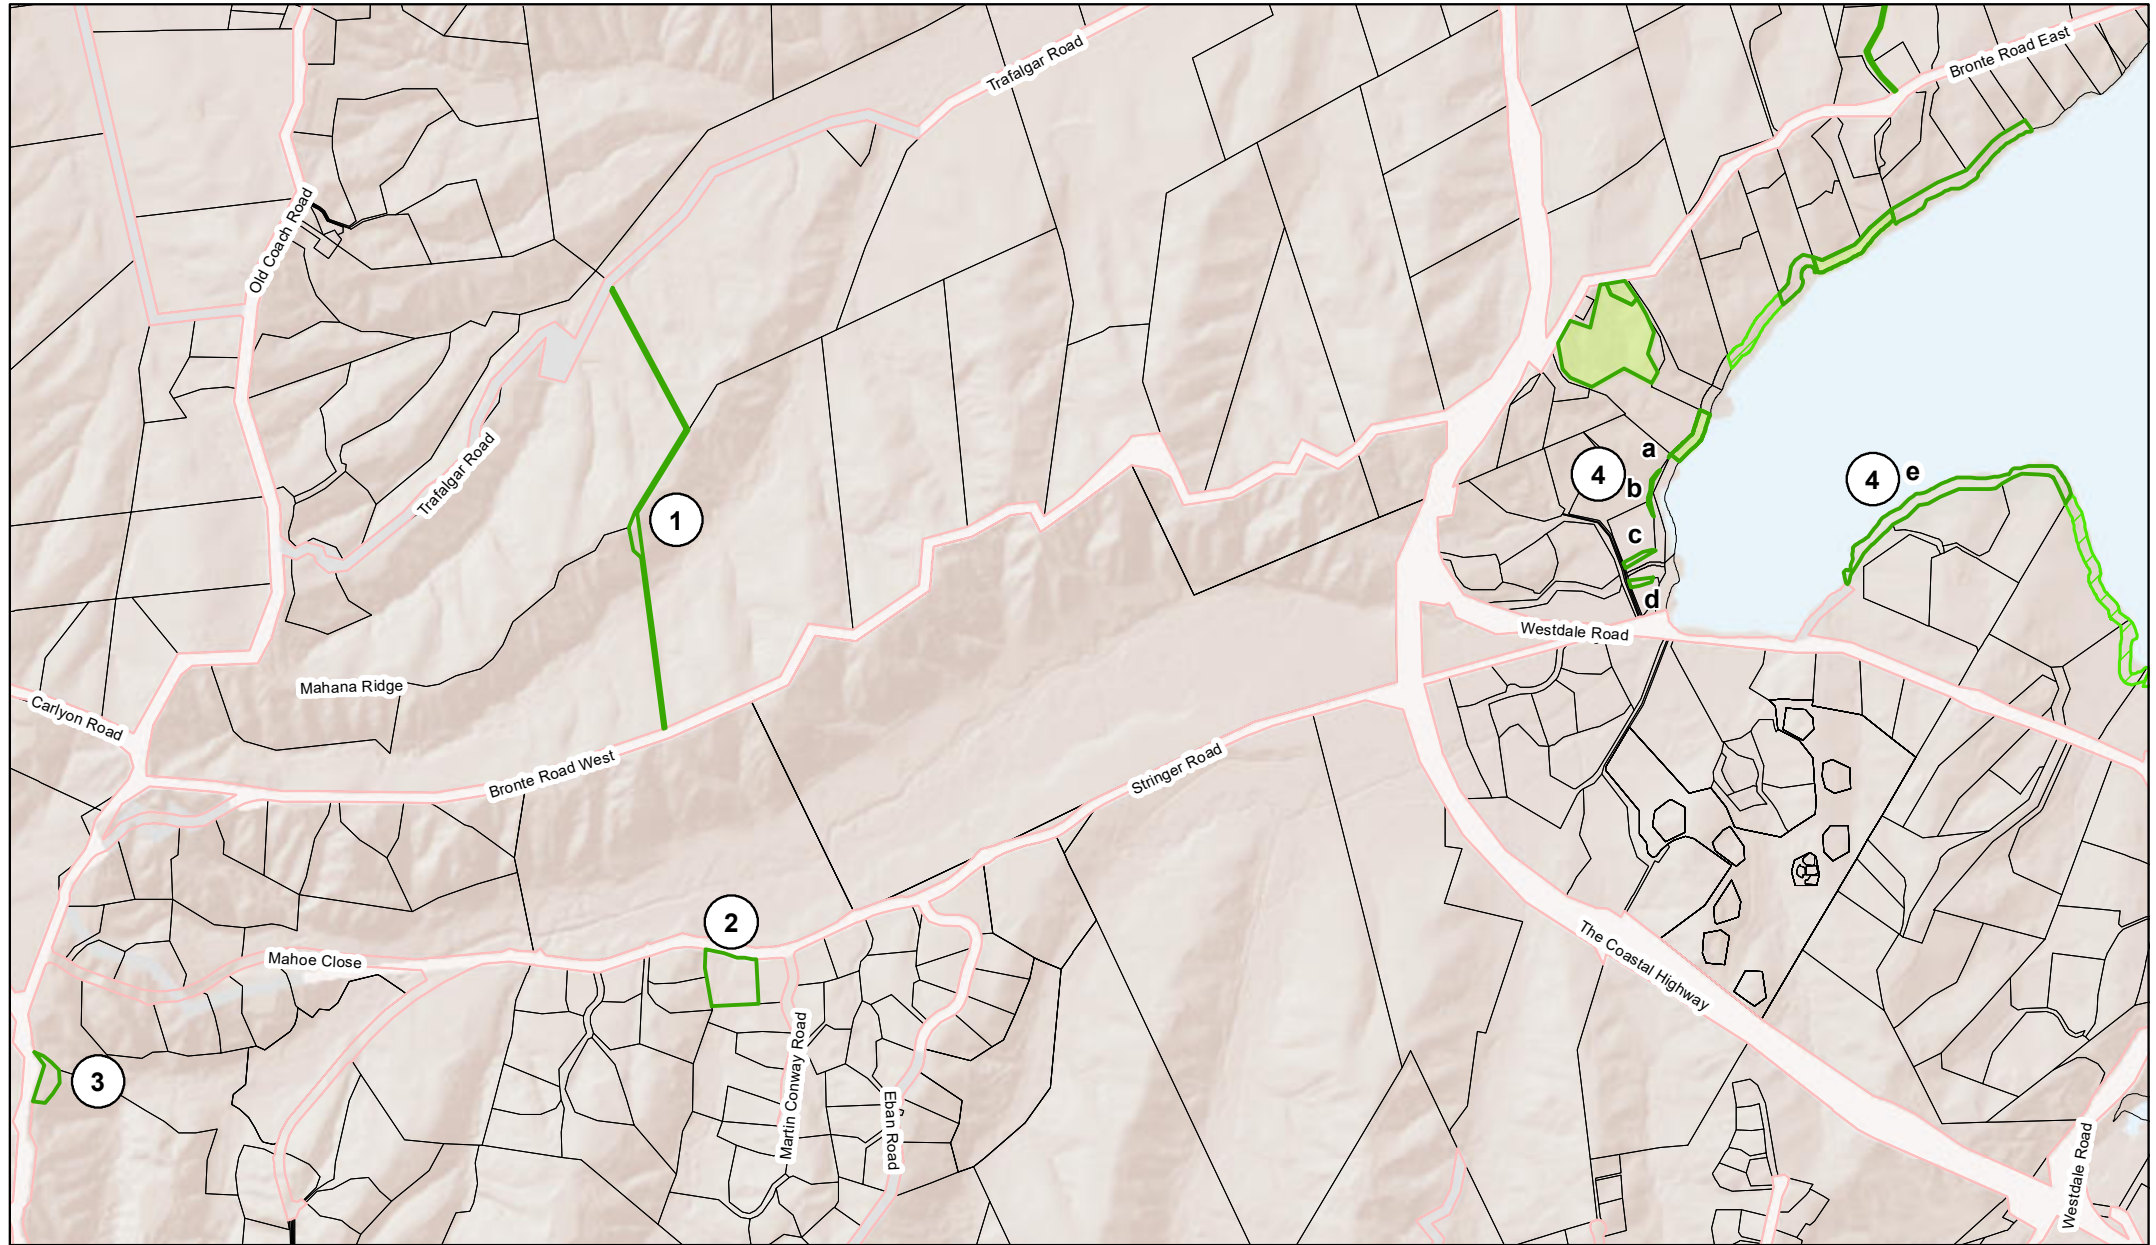

# Map 19 - Stringer Road/Bronte Road West reserves

1 - Bronte Road West to Trafalgar Road Walkway Reserve - Lot 7 DP 448599

2 - Stringer Recreation Reserve - Lot 44 DP 512075

3 - Moutere Highway Lookout Recreation Reserve - Lot 140 DP 540939

4 - Westdale Road Esplanade Reserves - (a) Lot 4 DP 411705 (b) Lot 5 DP 411705 (c) Lot 6 DP 411705 (d) Lot 7 DP 411705 (e) Lot 7 DP 462487

See Map 18 for details about other reserves shown on this map.