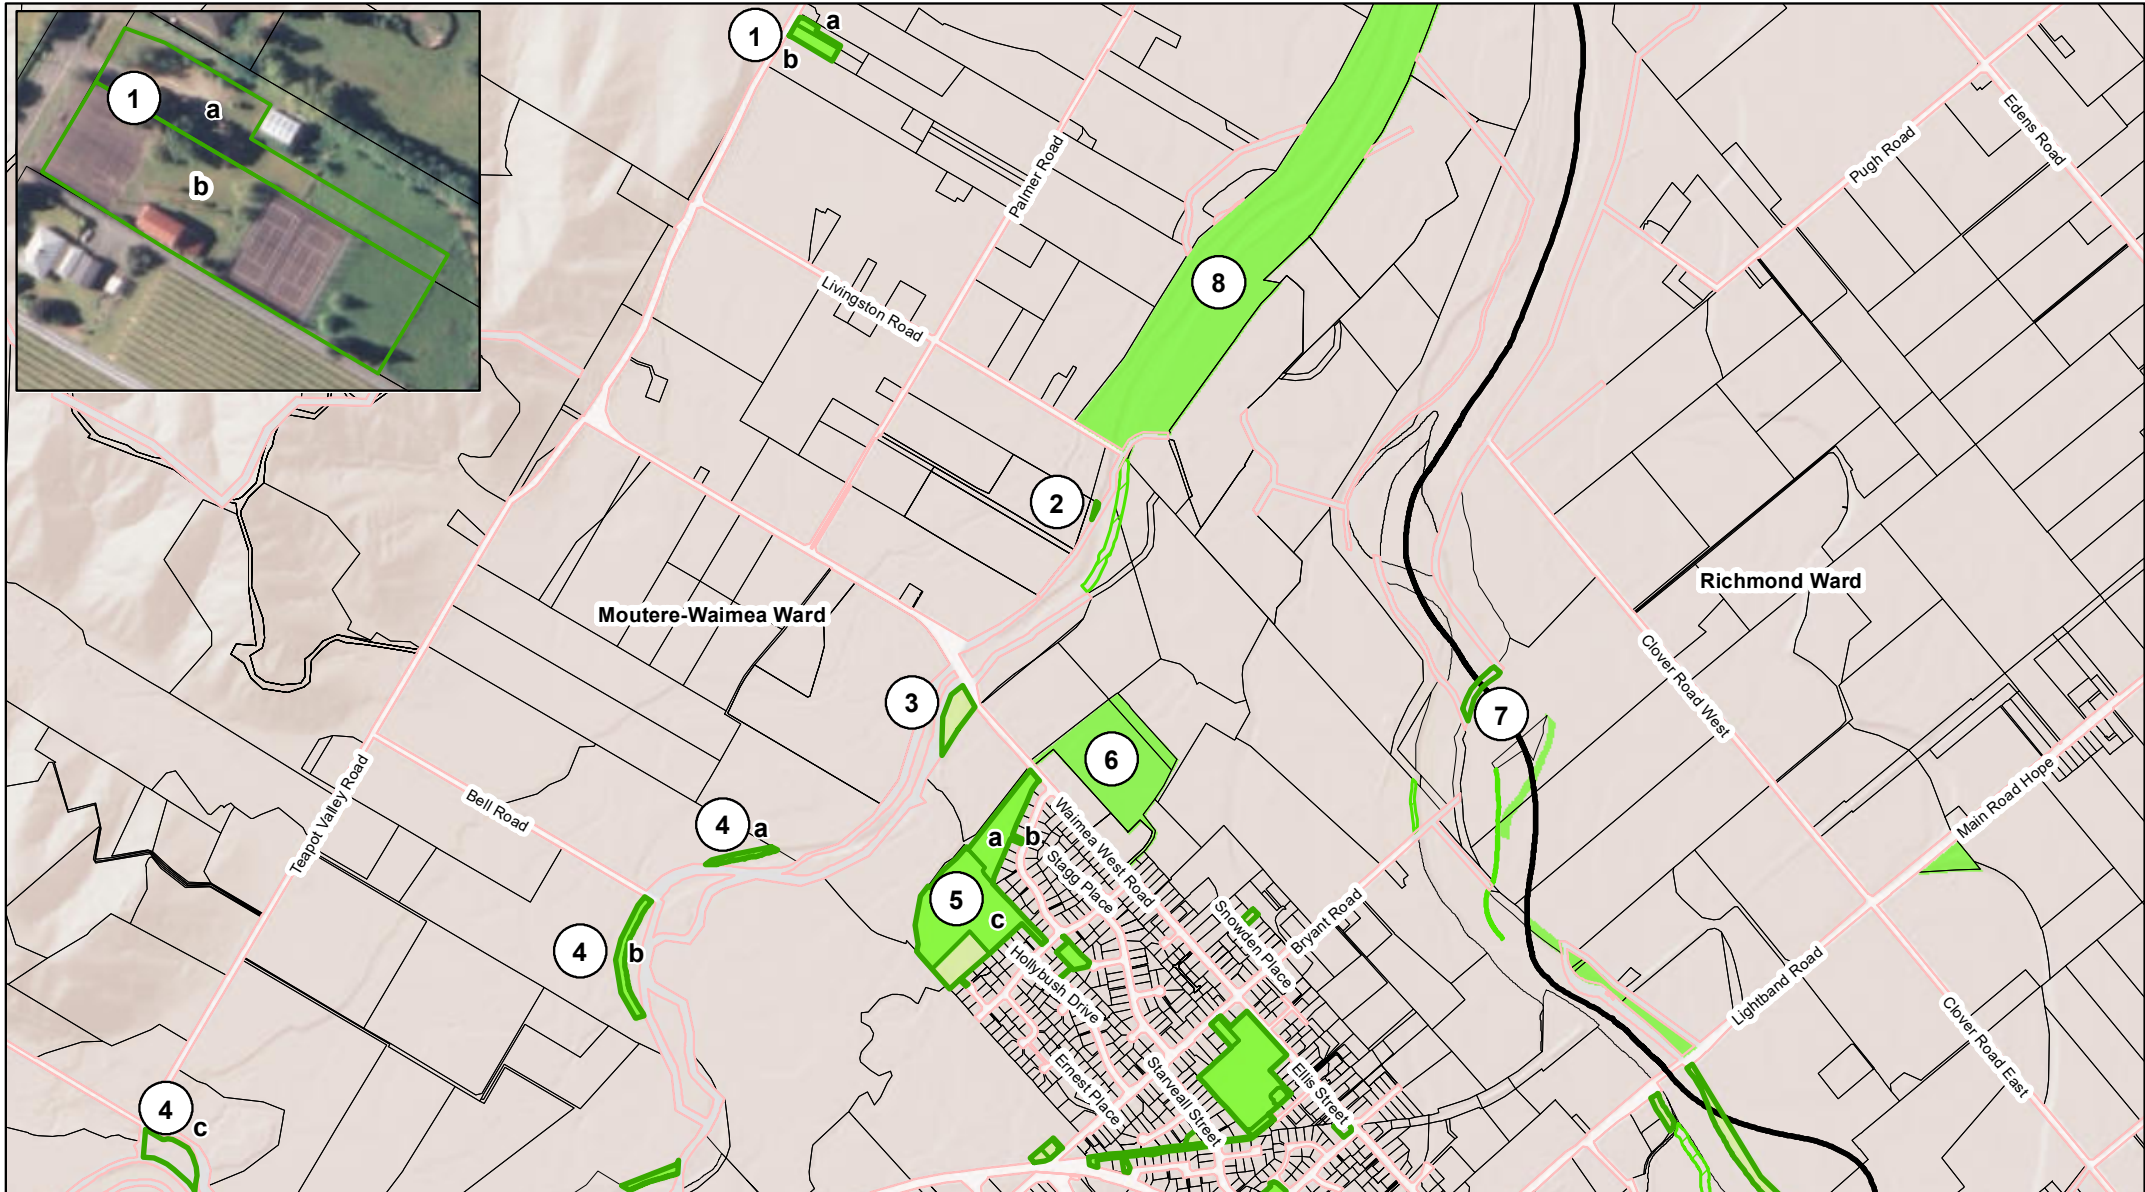

Map 24 - Waimea West reserves

- 1 - Waimea West Recreation Reserve - (a) Lot 2 DP 401203 (b) Lot 4 DP 401203
- 2 - Palmer Road Esplanade Reserve - Lot 2 DP 19534
- 3 - Wai-iti River Bank Reserve - Sec 5 Blk IX Waimea SD
- 4 - Teapot Valley Road Esplanade Reserves - (a) Lot 3 DP 18931 (b) Lot 3 DP 16373 (c) Lot 13 DP 554658
- 5 - Lord Rutherford Park - (a) Lot 22 DP 18760 (b) Lot 10 DP 18760 (c) Lot 1 DP 19228
- 6 - Snowden Bush (not a Council reserve)
- 7 - Clover Road West Esplanade Reserve - Sec 2 SO 355132
- 8 - Waimea River Park (not a reserve)