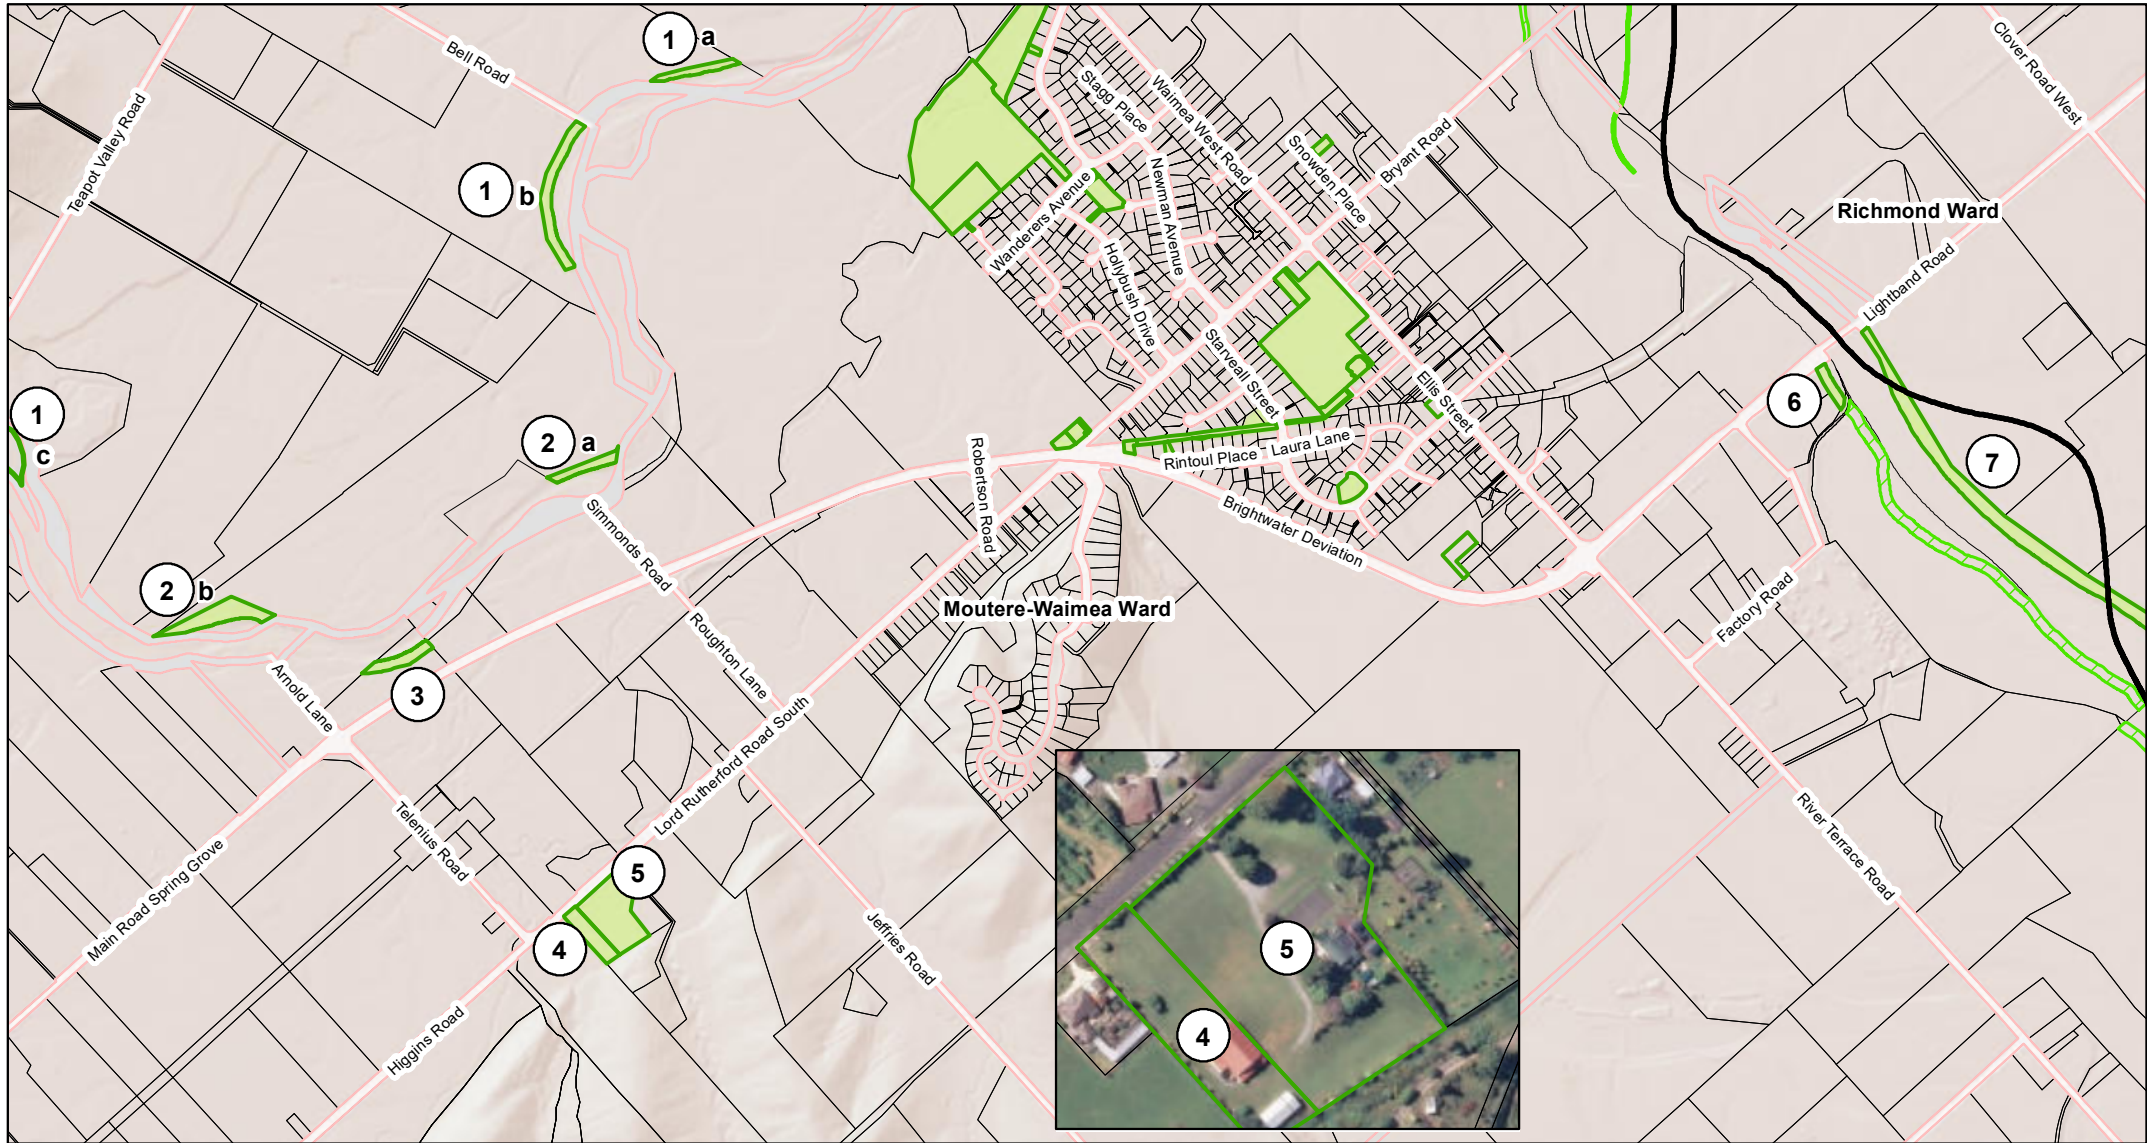

Map 25 - Brightwater/Spring Grove reserves (overview map)

1 - Teapot Valley Road Esplanade Reserves - (a) Lot 3 DP 18391 (b) Lot 3 DP 16373 (c) Lot 13 DP 554658

2 - Wai-iti River Esplanade Reserves (a) Lot 5 DP 16950 (b) Lot 6 DP 16950

3 - Arnold Lane Esplanade Reserve - Lot 3 DP 16982

4 - Spring Grove Hall Reserve - Lot 1 DP 5978

5 - Spring Grove School Reserve - Lot 2 DP 14970

6 - Lightband Road Esplanade Reserve - Lot 4 DP 358238

7 - Wairoa River Esplanade Reserve - Pt Lot 3 DP 16911

See Maps 24, 26 & 27 for details about the other reserves shown on this overview map.