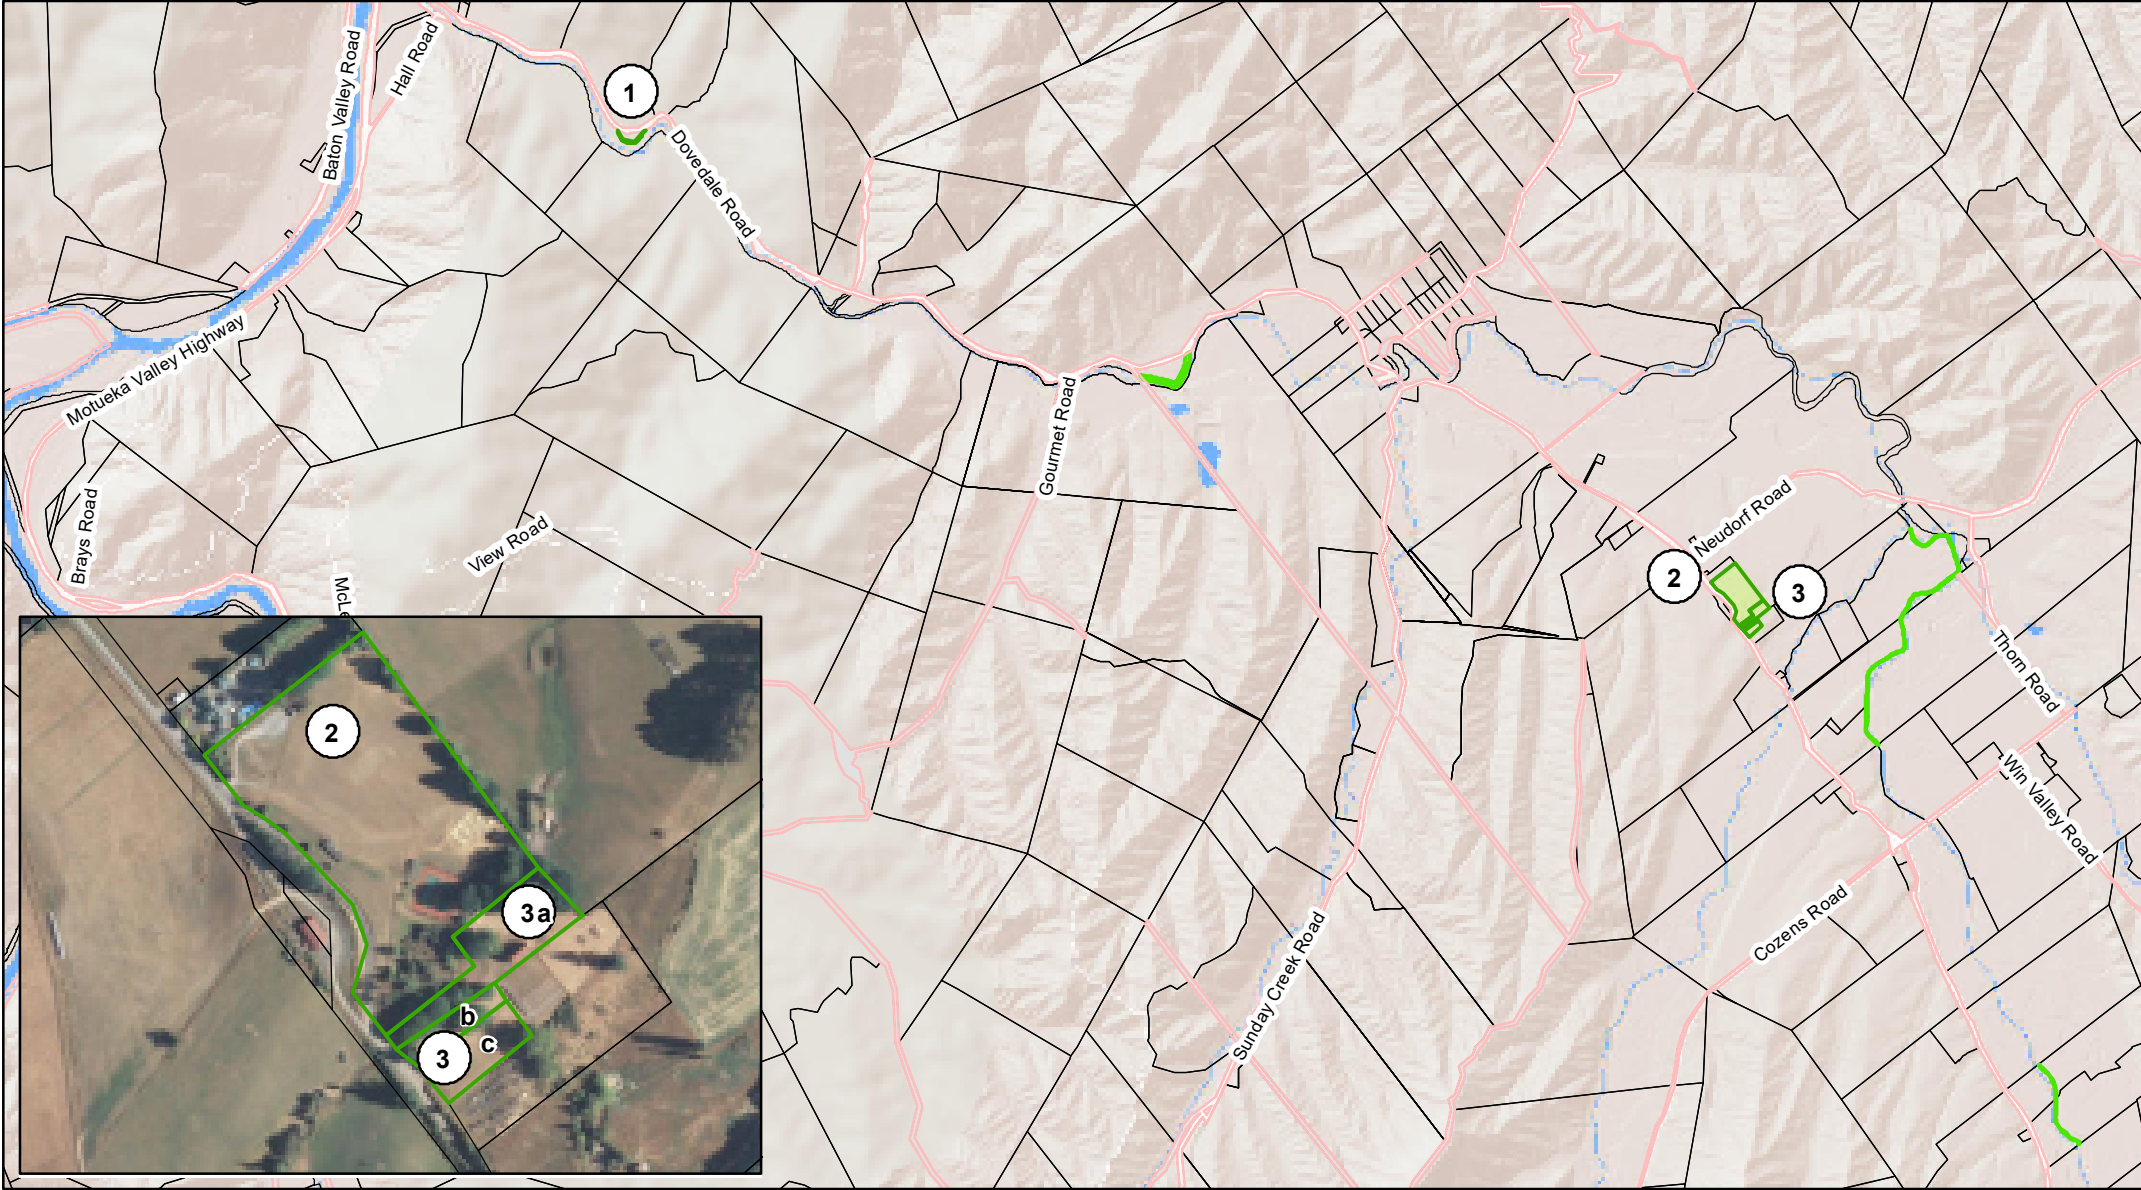

Map 3 - Dovedale reserves

- 1 - Woodstock Reserve - Lot 5 DP 13427
- 2 - Dovedale Recreation Reserve - All DP 1181, Pt Sec 72 SQ2 Blk II Wai-iti SD
- 3 - Dovedale Church Land - (a) Pt Sec 72 SQ 2 Blk II Wai-iti SD (b) Lot 1 DP 2000 (c) Lot 2 DP 2000