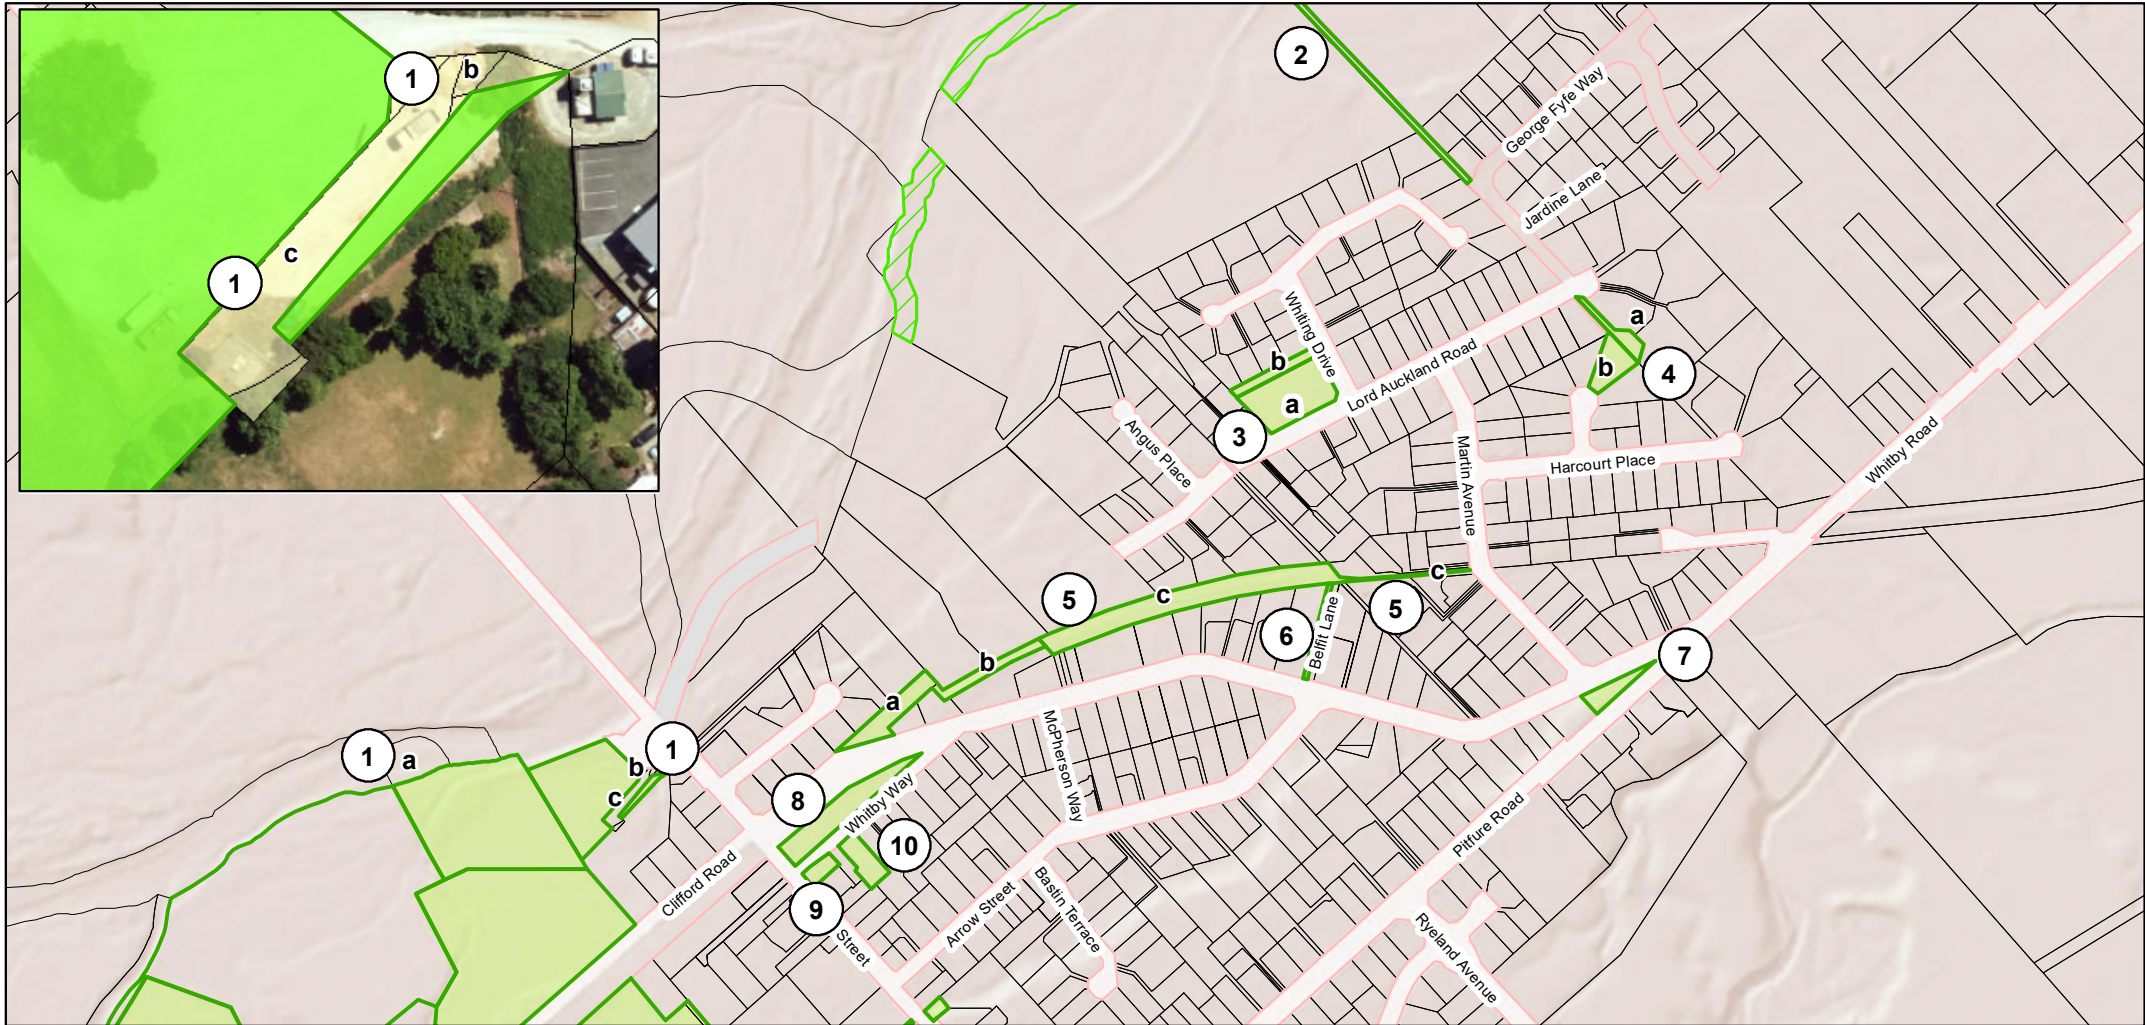

Map 30 - Wakefield reserves (b)

- 1 - Council-owned land adjoining Wakefield Recreation Reserve - (a) Lot 1 DP 6315 (b) Pt Sec VIIA Waimea South District (c) River Bed Waimea South District
- 2 - George Fyfe Way Walkway Reserve - Lot 100 DP 527106
- 3 - Shuttleworth Recreation Reserve - (a) Lot 1 DP 20184 (b) Lot 2 DP 20184
- 4 - Anslow Place Recreation Reserve (a) Lot 10 DP 305955 (b) Lot 18 DP 10001
- 5 - Wakefield Railway Reserve Walkway - (a) Lot 1 DP 16542 (b) Lot 3 DP 16542 (c) Lot 5 DP 16542
- 6 - Belfit Lane Walkway - Pt Lot 2A DP 280
- 7 - Martin Point Recreation Reserve - Lot 1 DP 2327
- 8 - Whiby Green - Lot 1 SO 14091
- 9 - Wakefield Library Memorial Gardens - Pt Sec 85 Blk XII Wai-iti SD
- 10 - Wakefield Hall Reserve - Lot 2 DP 7510