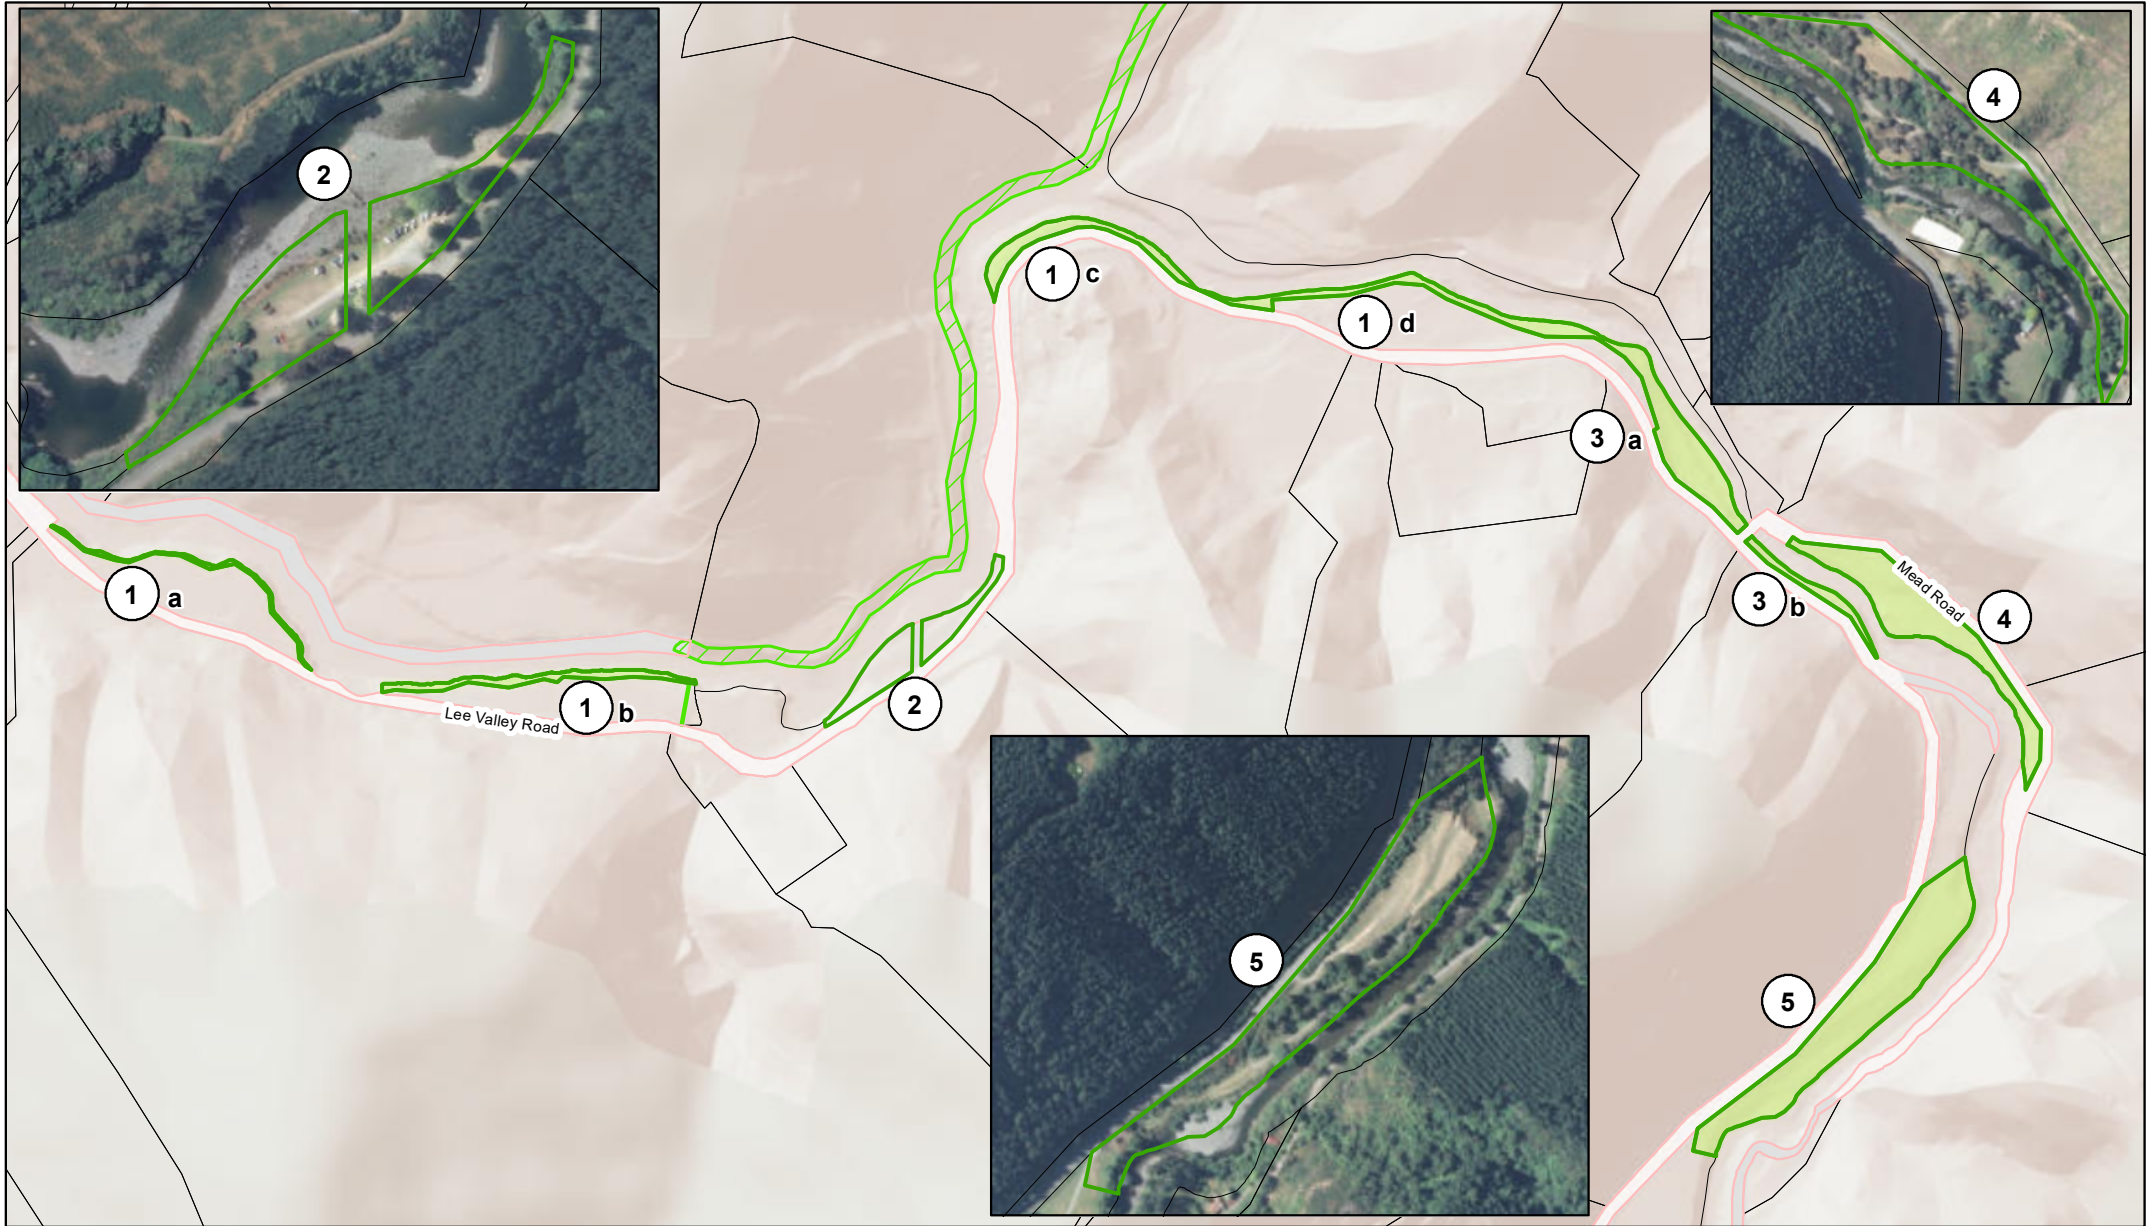

Map 34 - Lee Valley reserves

1 - Lee Valley Esplanade Reserves - (a) Lot 4 DP 17556 (b) Lot 2 DP 17543 (c) Lot 8 DP 15699 (d) Lot 3 DP 17556

2 - Lee Valley Recreation Reserve - Pt Lot 1 DP 7161

3 - Meads Bridge Esplanade Reserves (a) Lot 7 DP 15210 (b) Lot 9 DP 15210

4 - Meads Bridge Recreation Reserve - Lot 1 DP 9798

5 - Firestones Reserve - Lot 1 DP 984