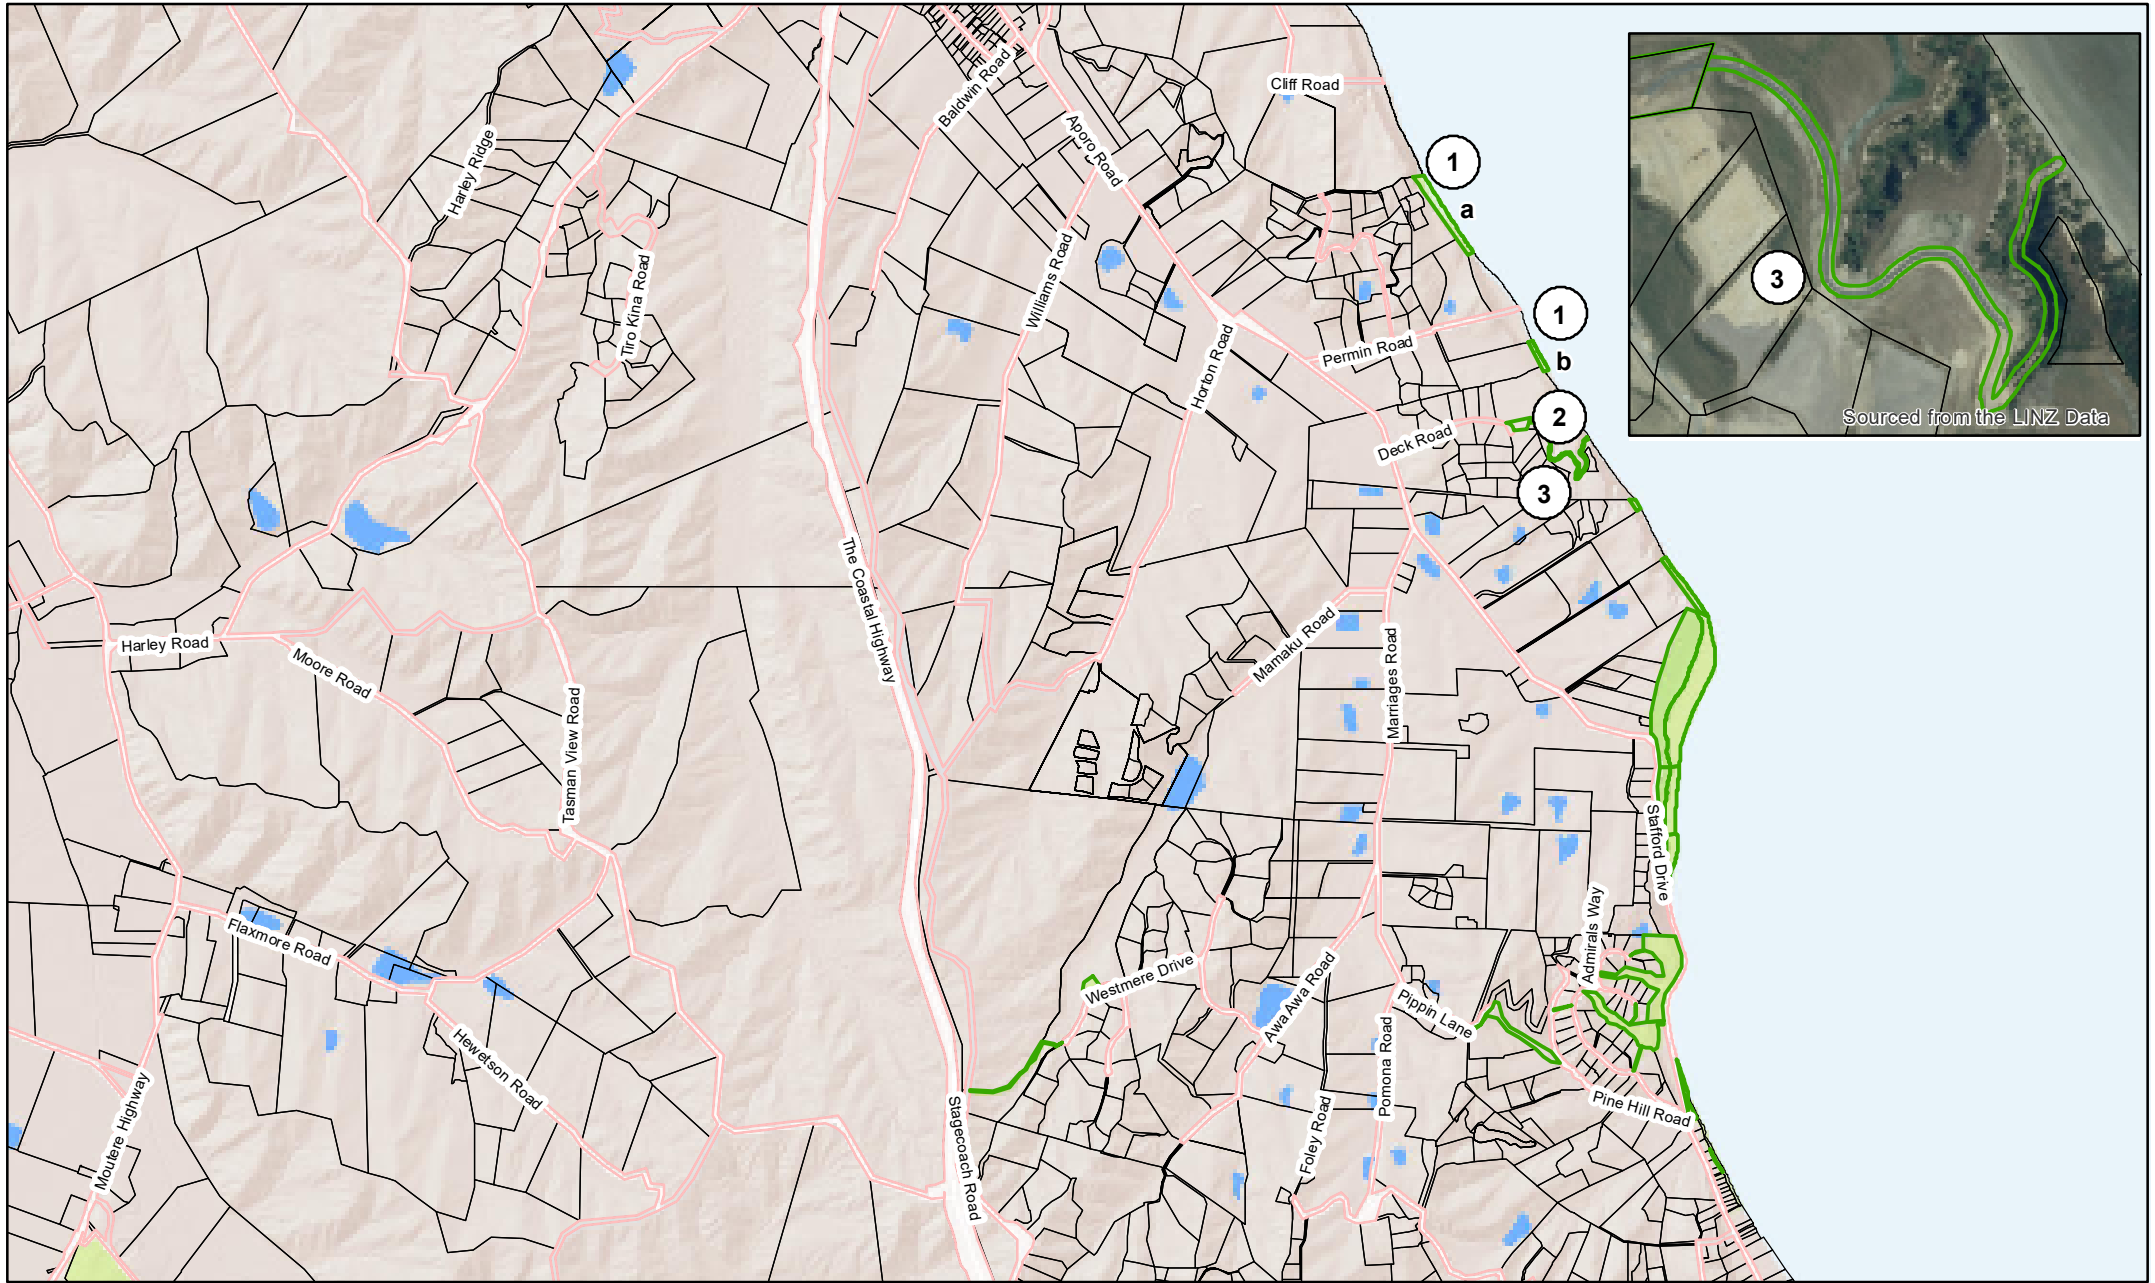

Map 9 - Kina/Ruby Bay reserves (overview map)

1- Tasman Bay Esplanade Reserves - (a) Lot 3 DP 15091 (b) Lot 3 DP 10545

2 - Deck Road Reserve - Lot 702 DP 531767

3 - Deck Road Walkway (easement)

See Map 10 for details about the other reserves in this location