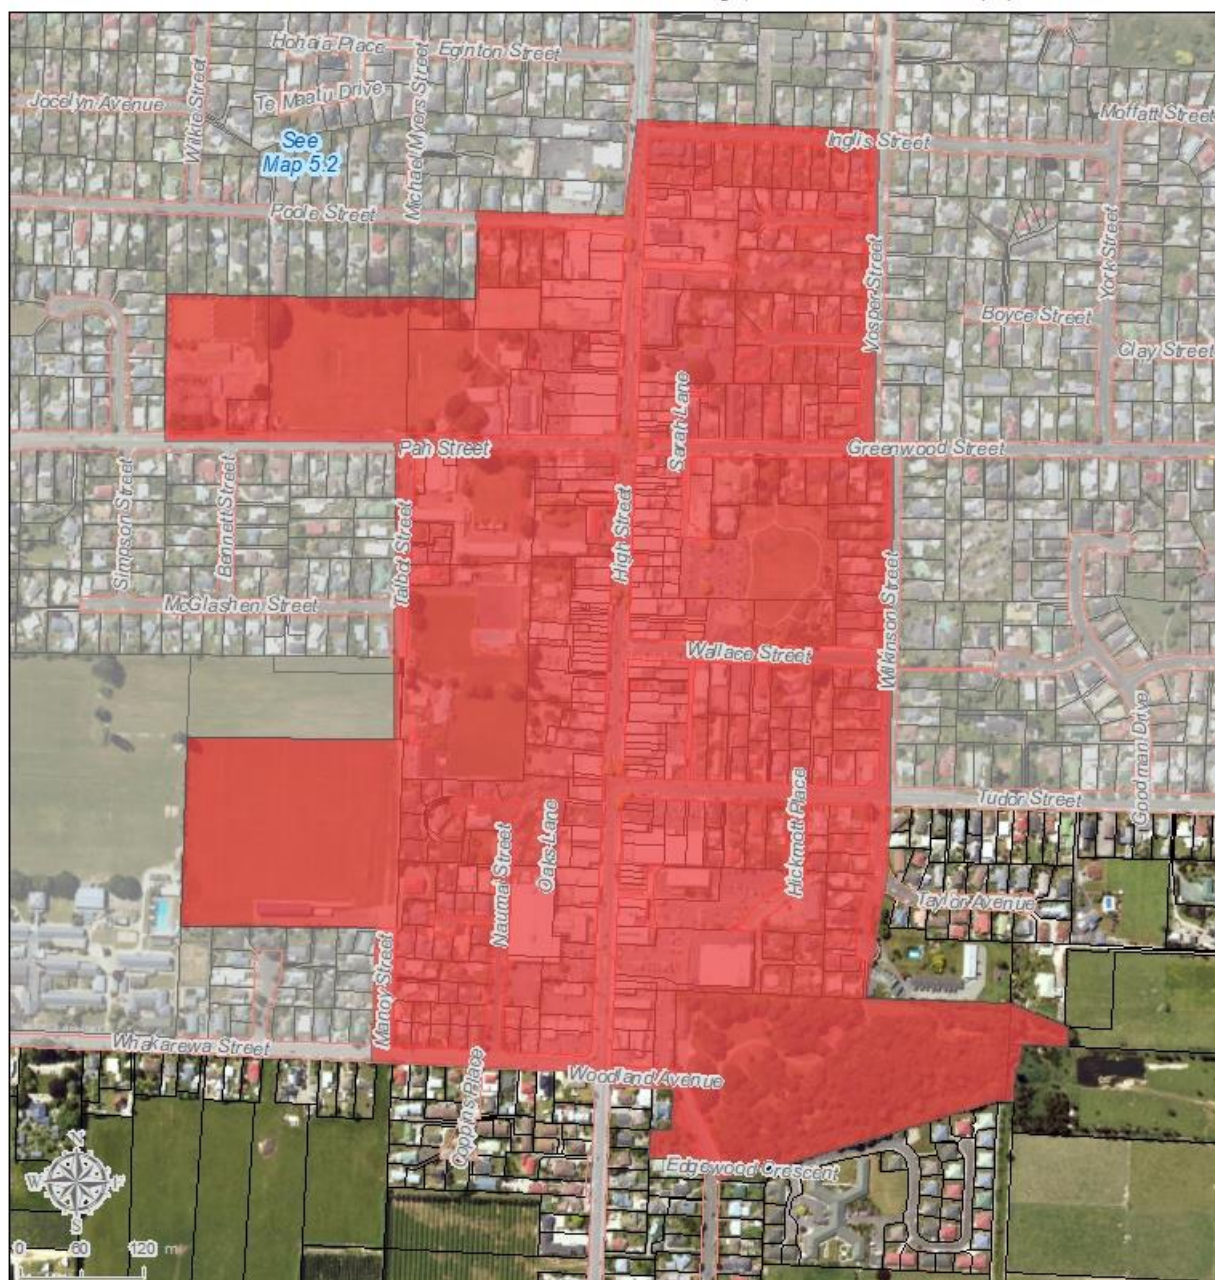

# Motueka Alcohol Ban Area Map 5.1a

Location: Motueka  
Ban Duration: 24 Hour

### Legend

- 24 Hour
- 7pm to 7am\*
- 7pm to 7am
- Other Alcohol Ban Areas

Cadastral sourced from Land Information New Zealand data. Crown Copyright reserved. Contact Tasman DC regarding Copyright on Aerial Photography. The information on this map is prepared for indicative use only and is not intended for definitive legal, location or formal reference purposes.

# Motueka Alcohol Ban Area Map 5.1b

Location: Motueka  
Ban Duration: 24 Hour