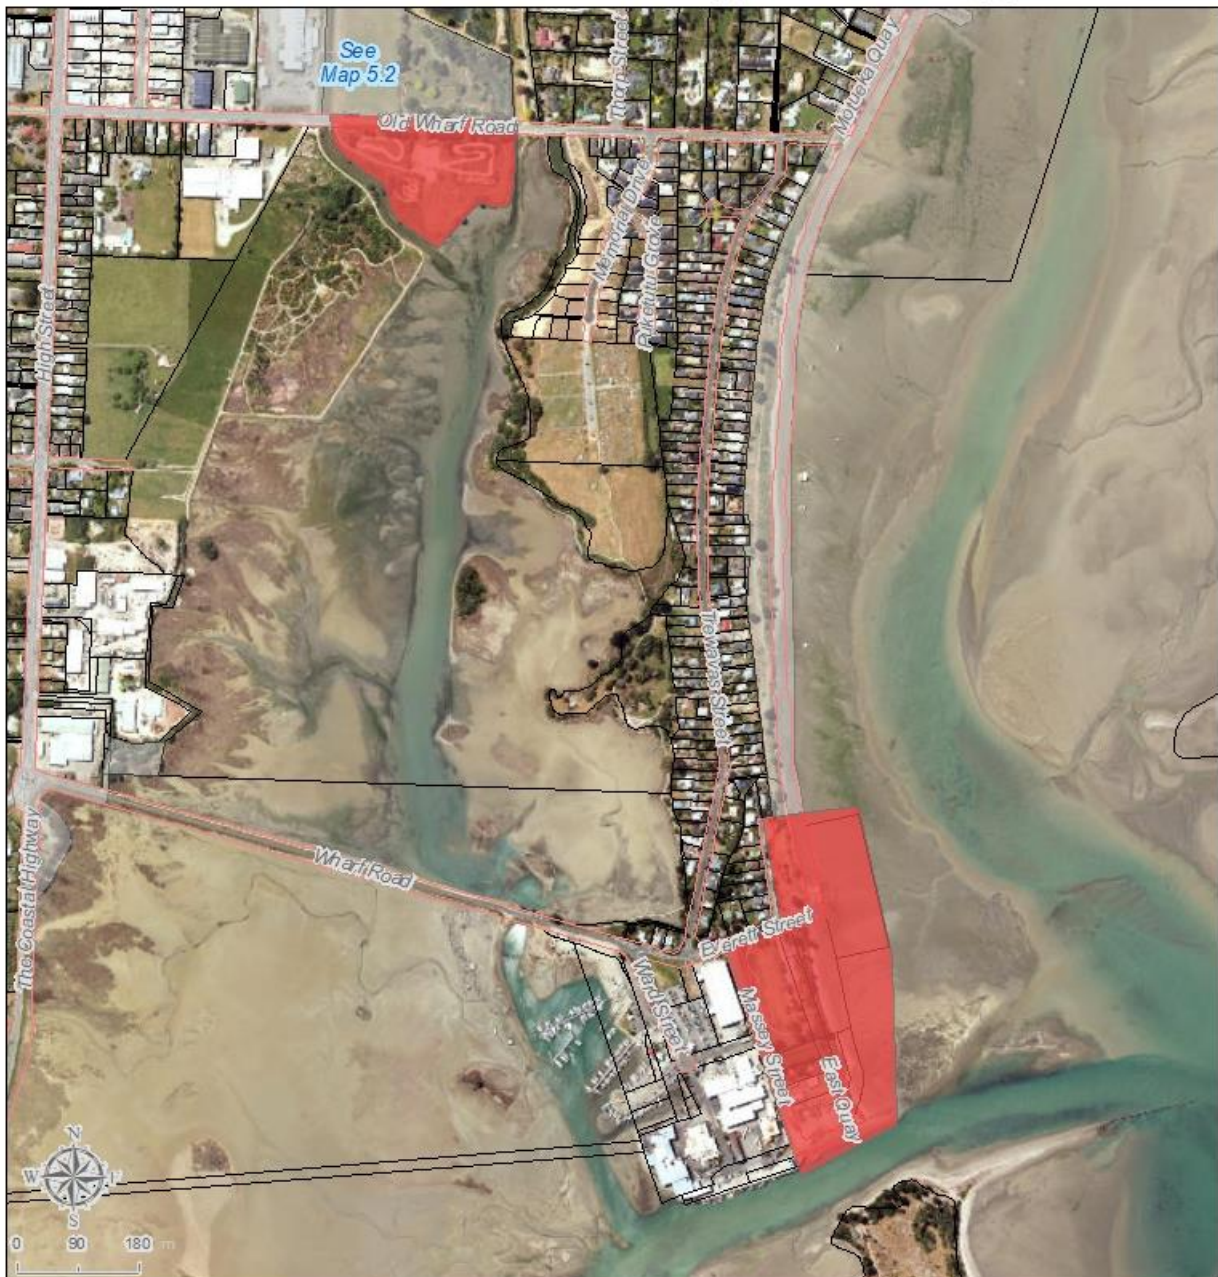

# Motueka Alcohol Ban Area Map 5.1b

Location: Motueka  
Ban Duration: 24 Hour

### Legend

- 24 Hour
- 7pm to 7am\*
- 7pm to 7am
- Other Alcohol Ban Areas

Cadastral sourced from Land Information New Zealand data. Crown Copyright reserved. Contact Tasman DC regarding Copyright on Aerial Photography. The information on this map is prepared for indicative use only and is not intended for definitive legal, location or formal reference purposes.

# Motueka and environs Alcohol Ban Area Map 5.2

Location: Motueka Urban Area  
Ban Duration: 7pm to 7am