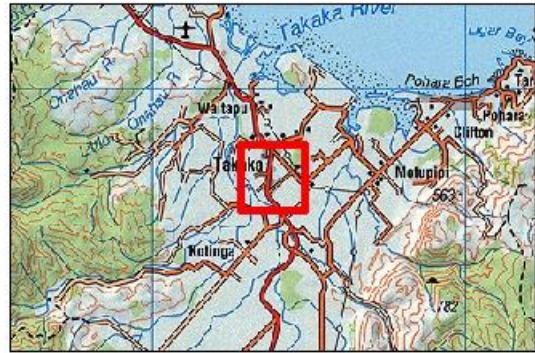

Takaka Alcohol Ban Area Map 10

Location: Takaka
Ban Duration: 24 Hour

Legend

- 24 Hour
- 7pm to 7am*
- 7pm to 7am
- Other Alcohol Ban Areas

Cadastral sourced from Land Information New Zealand data. Crown Copyright reserved. Contact Tasman DC regarding Copyright on Aerial Photography. The information on this map is prepared for indicative use only and is not intended for definitive legal, location or formal reference purposes.